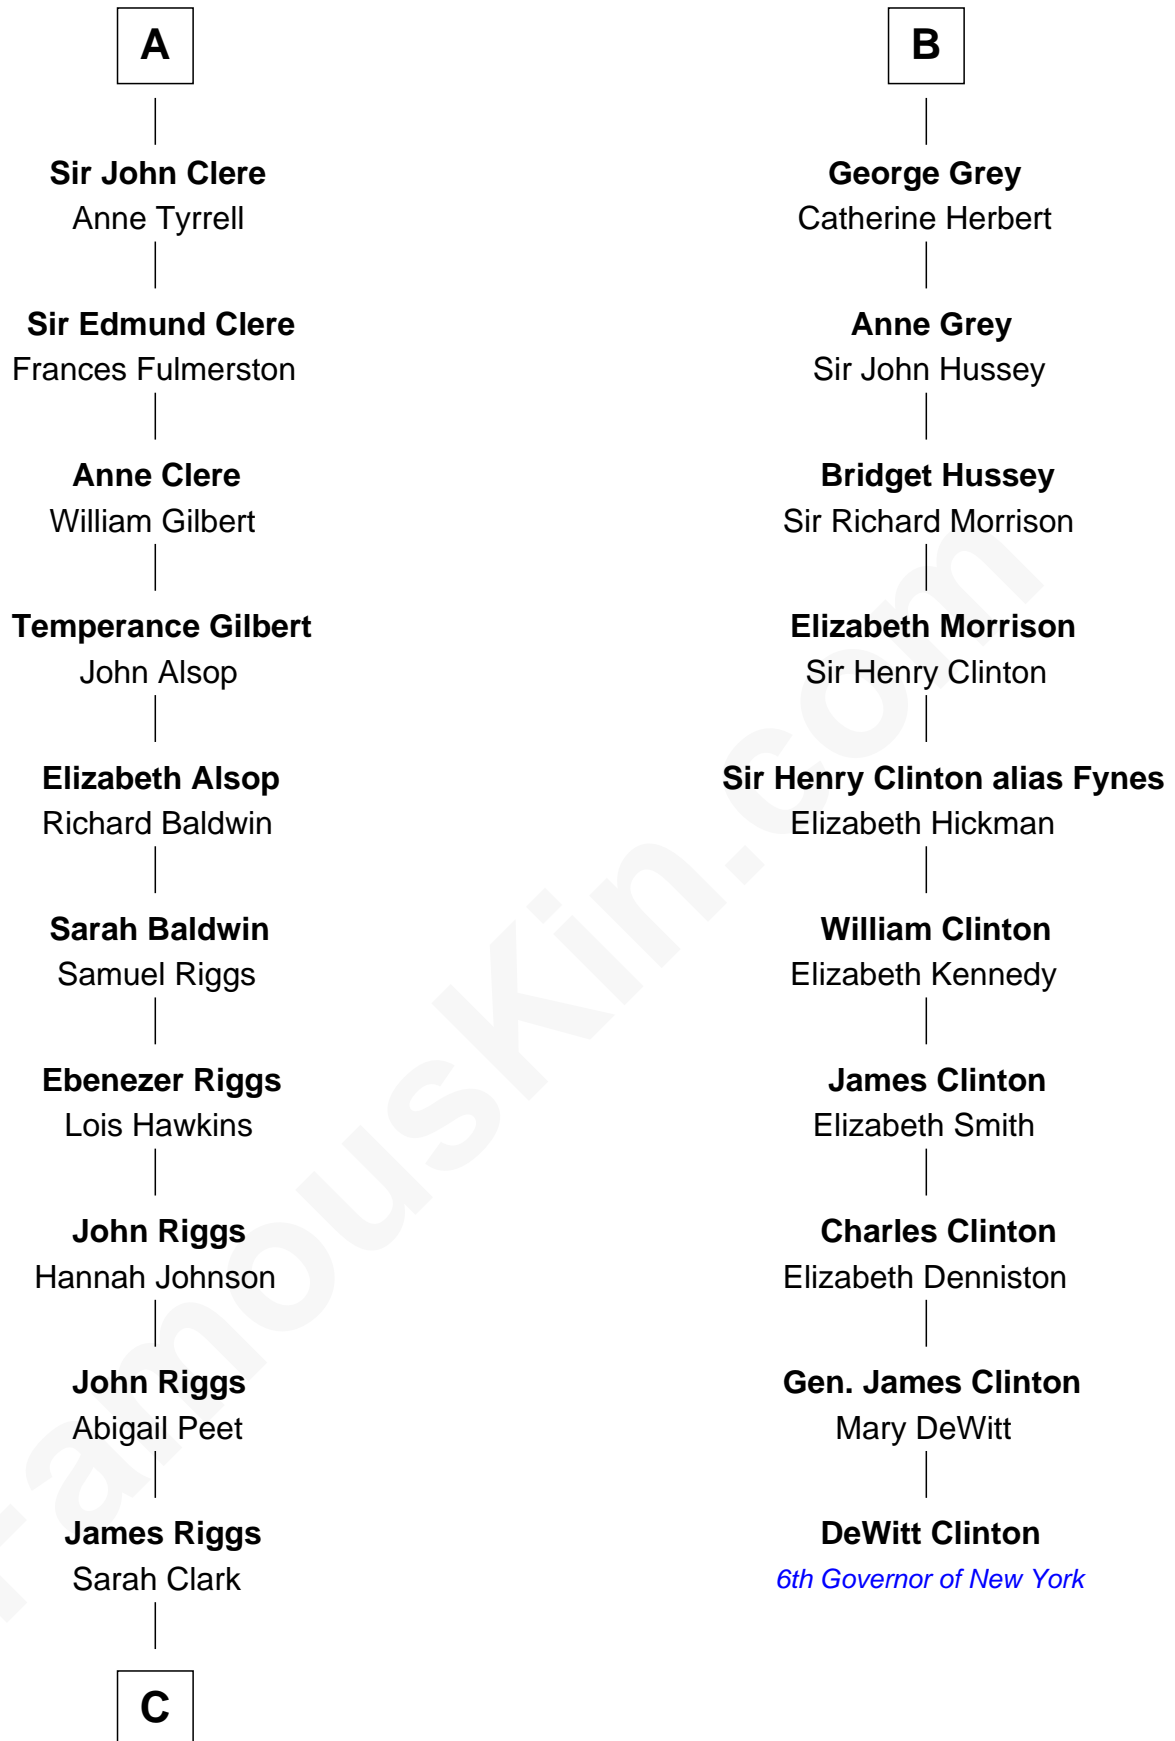

FamousKin.com

Relationship Chart of Mamie (Doud) Eisenhower

First Lady of President Dwight Eisenhower

16th cousin 5 times removed of

DeWitt Clinton

6th Governor of New York

C

George Riggs

Phebe Caniff

Maria Riggs

Eli Doud

Royal Houghton Doud

Mary Cornelia Sheldon

John Sheldon Doud

Elivera Mathilda Carlson

Mamie (Doud) Eisenhower