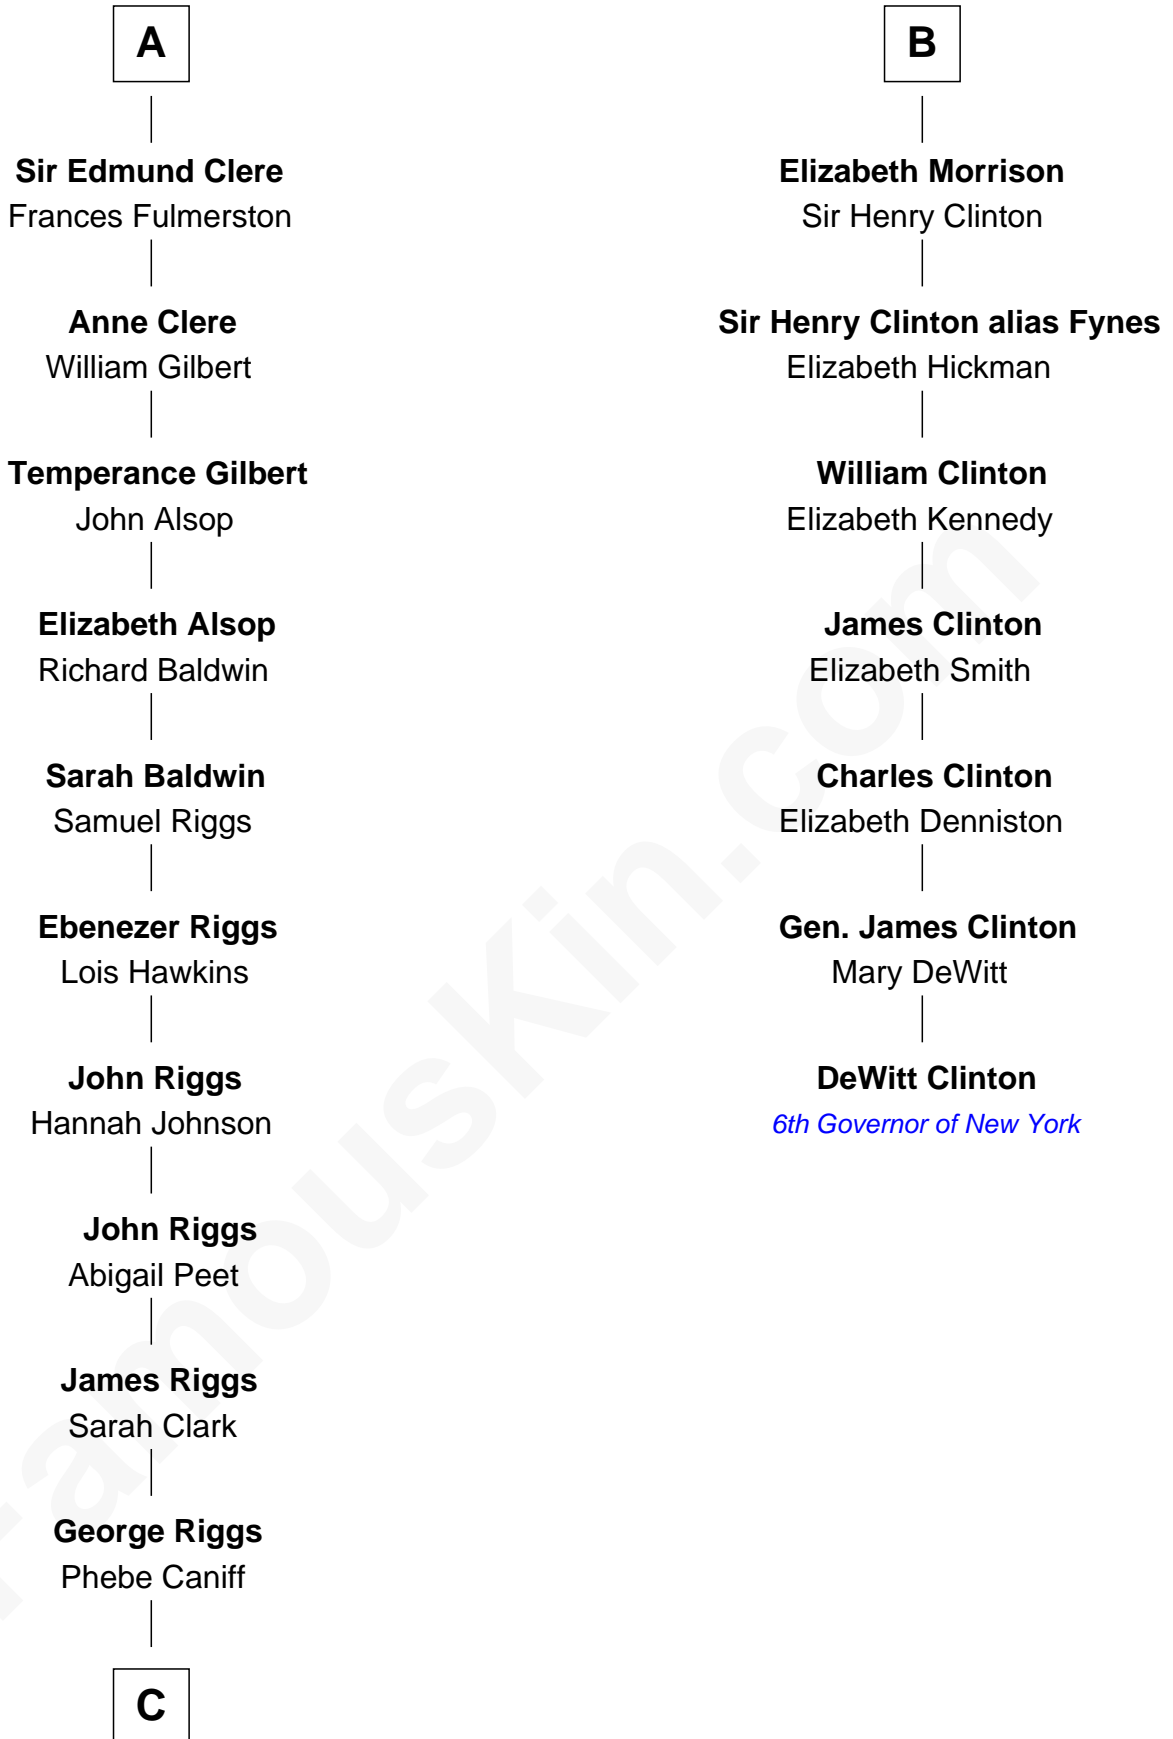

FamousKin.com

Relationship Chart of Mamie (Doud) Eisenhower

First Lady of President Dwight Eisenhower

13th cousin 7 times removed of

DeWitt Clinton

6th Governor of New York

C

—
Maria Riggs

Eli Doud

—
Royal Houghton Doud

Mary Cornelia Sheldon

—
John Sheldon Doud

Elivera Mathilda Carlson

—
Mamie (Doud) Eisenhower

First Lady of Dwight Eisenhower

FamousKin.com