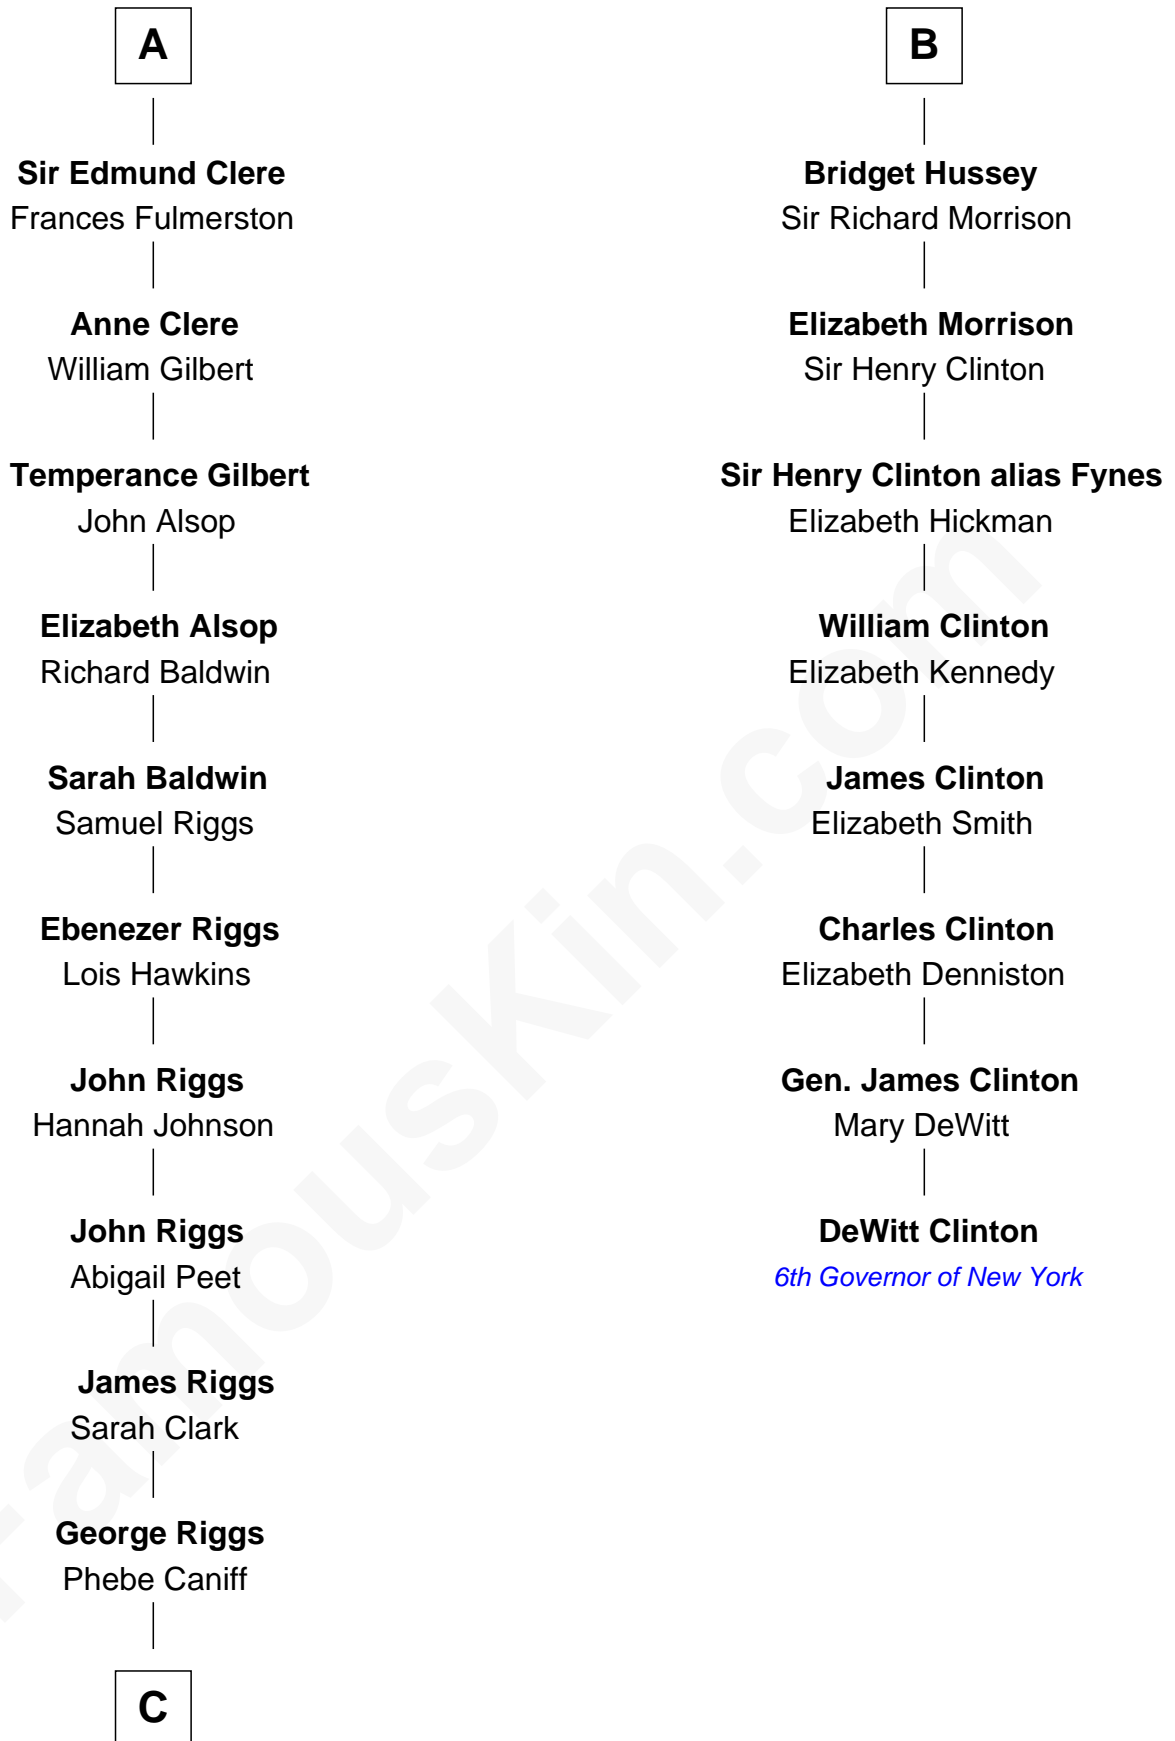

FamousKin.com

Relationship Chart of Mamie (Doud) Eisenhower

First Lady of President Dwight Eisenhower

14th cousin 6 times removed of

DeWitt Clinton

6th Governor of New York

C

—
Maria Riggs

Eli Doud

—
Royal Houghton Doud

Mary Cornelia Sheldon

—
John Sheldon Doud

Elivera Mathilda Carlson

—
Mamie (Doud) Eisenhower

First Lady of Dwight Eisenhower

FamousKin.com