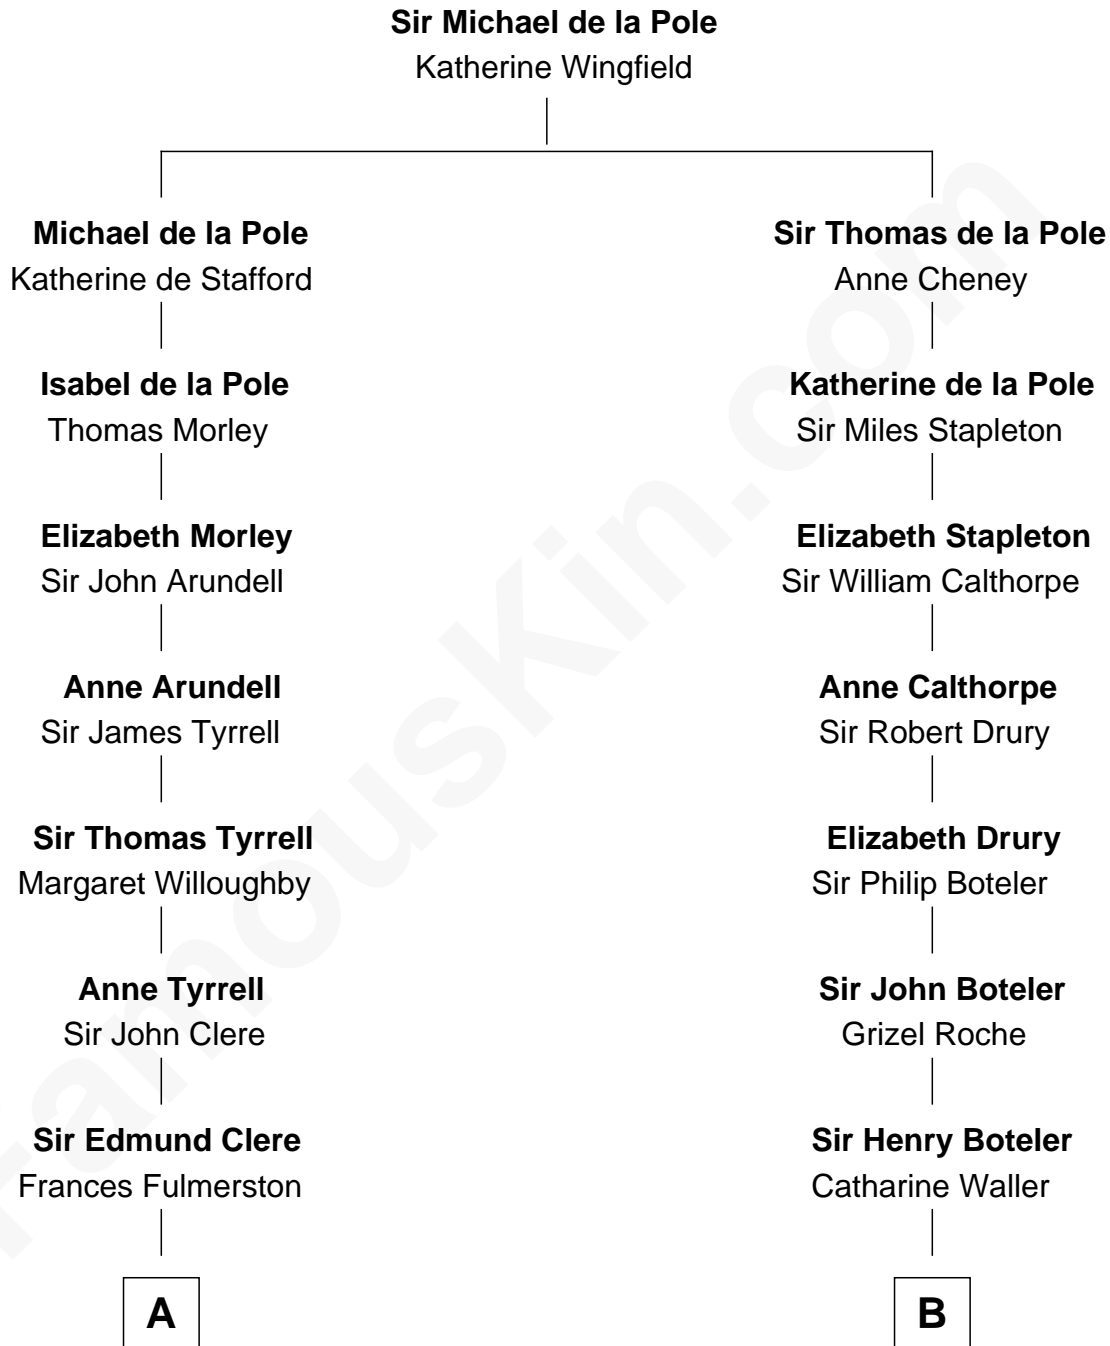

# FamousKin.com

## Relationship Chart of Mamie (Doud) Eisenhower

*First Lady of President Dwight Eisenhower*

15th cousin 4 times removed of

**Lt. Gen. James Brudenell**

*Leader of the "Charge of the Light Brigade"*

**C**

—  
**Royal Houghton Doud**

Mary Cornelia Sheldon

—  
**John Sheldon Doud**

Elivera Mathilda Carlson

—  
**Mamie (Doud) Eisenhower**

*First Lady of Dwight Eisenhower*

FamousKin.com