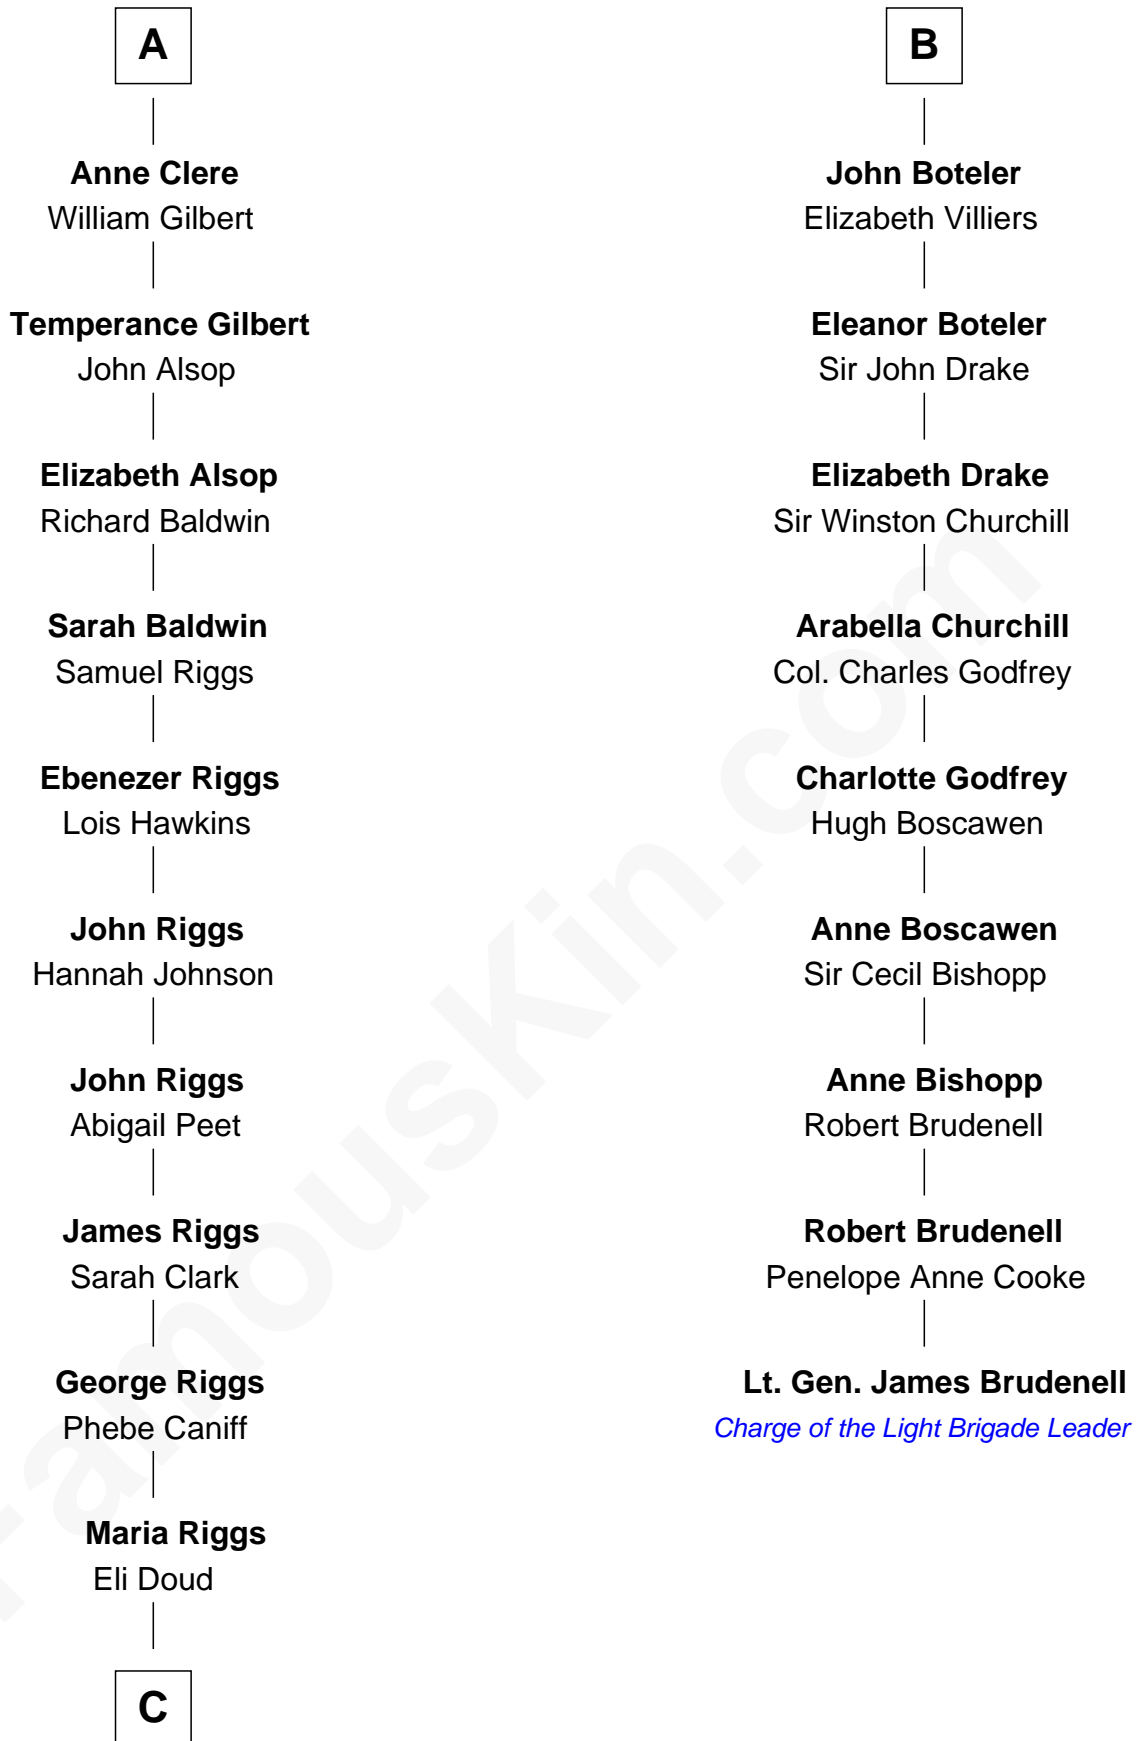

## Relationship Chart of Mamie (Doud) Eisenhower

*First Lady of President Dwight Eisenhower*

15th cousin 4 times removed of

**Lt. Gen. James Brudenell**

*Leader of the "Charge of the Light Brigade"*

**C**

—  
**Royal Houghton Doud**

Mary Cornelia Sheldon

—  
**John Sheldon Doud**

Elivera Mathilda Carlson

—  
**Mamie (Doud) Eisenhower**

*First Lady of Dwight Eisenhower*

FamousKin.com