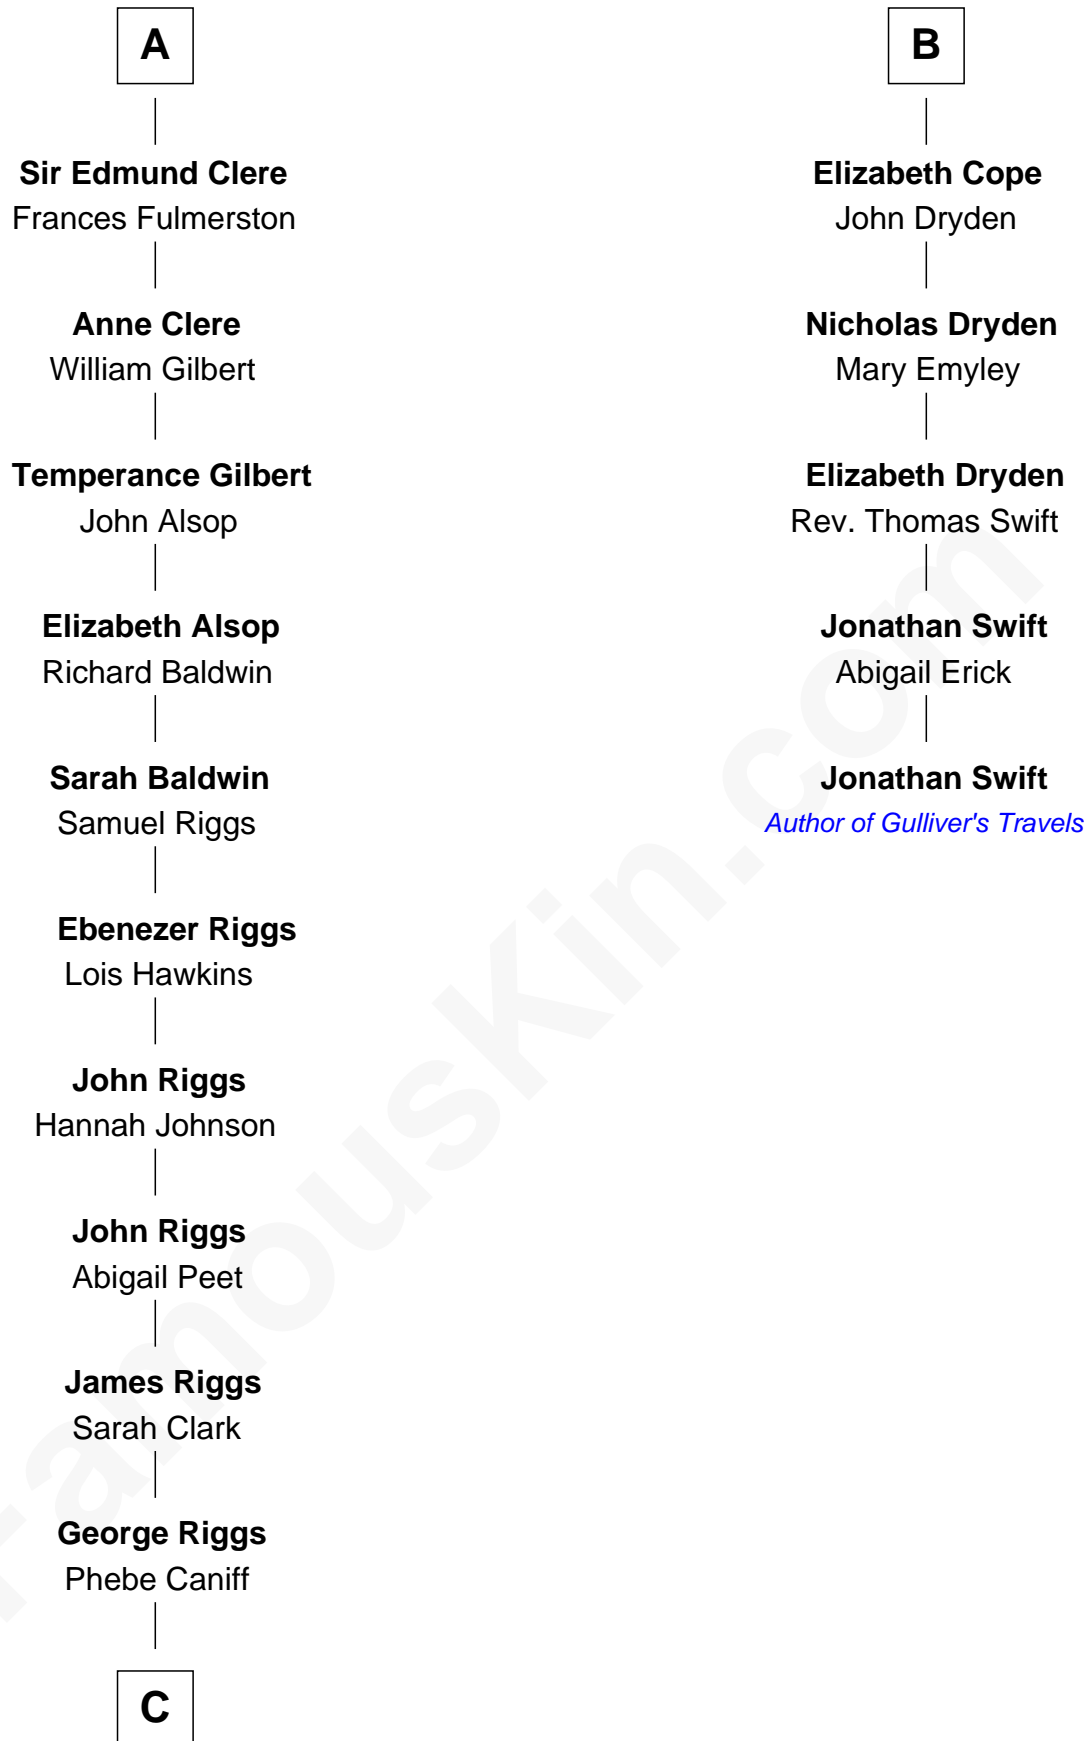

## Relationship Chart of Mamie (Doud) Eisenhower

*First Lady of President Dwight Eisenhower*

11th cousin 9 times removed of

**Jonathan Swift**

*Author of Gulliver's Travels*

**C**

—  
**Maria Riggs**

Eli Doud

—  
**Royal Houghton Doud**

Mary Cornelia Sheldon

—  
**John Sheldon Doud**

Elivera Mathilda Carlson

—  
**Mamie (Doud) Eisenhower**

*First Lady of Dwight Eisenhower*

FamousKin.com