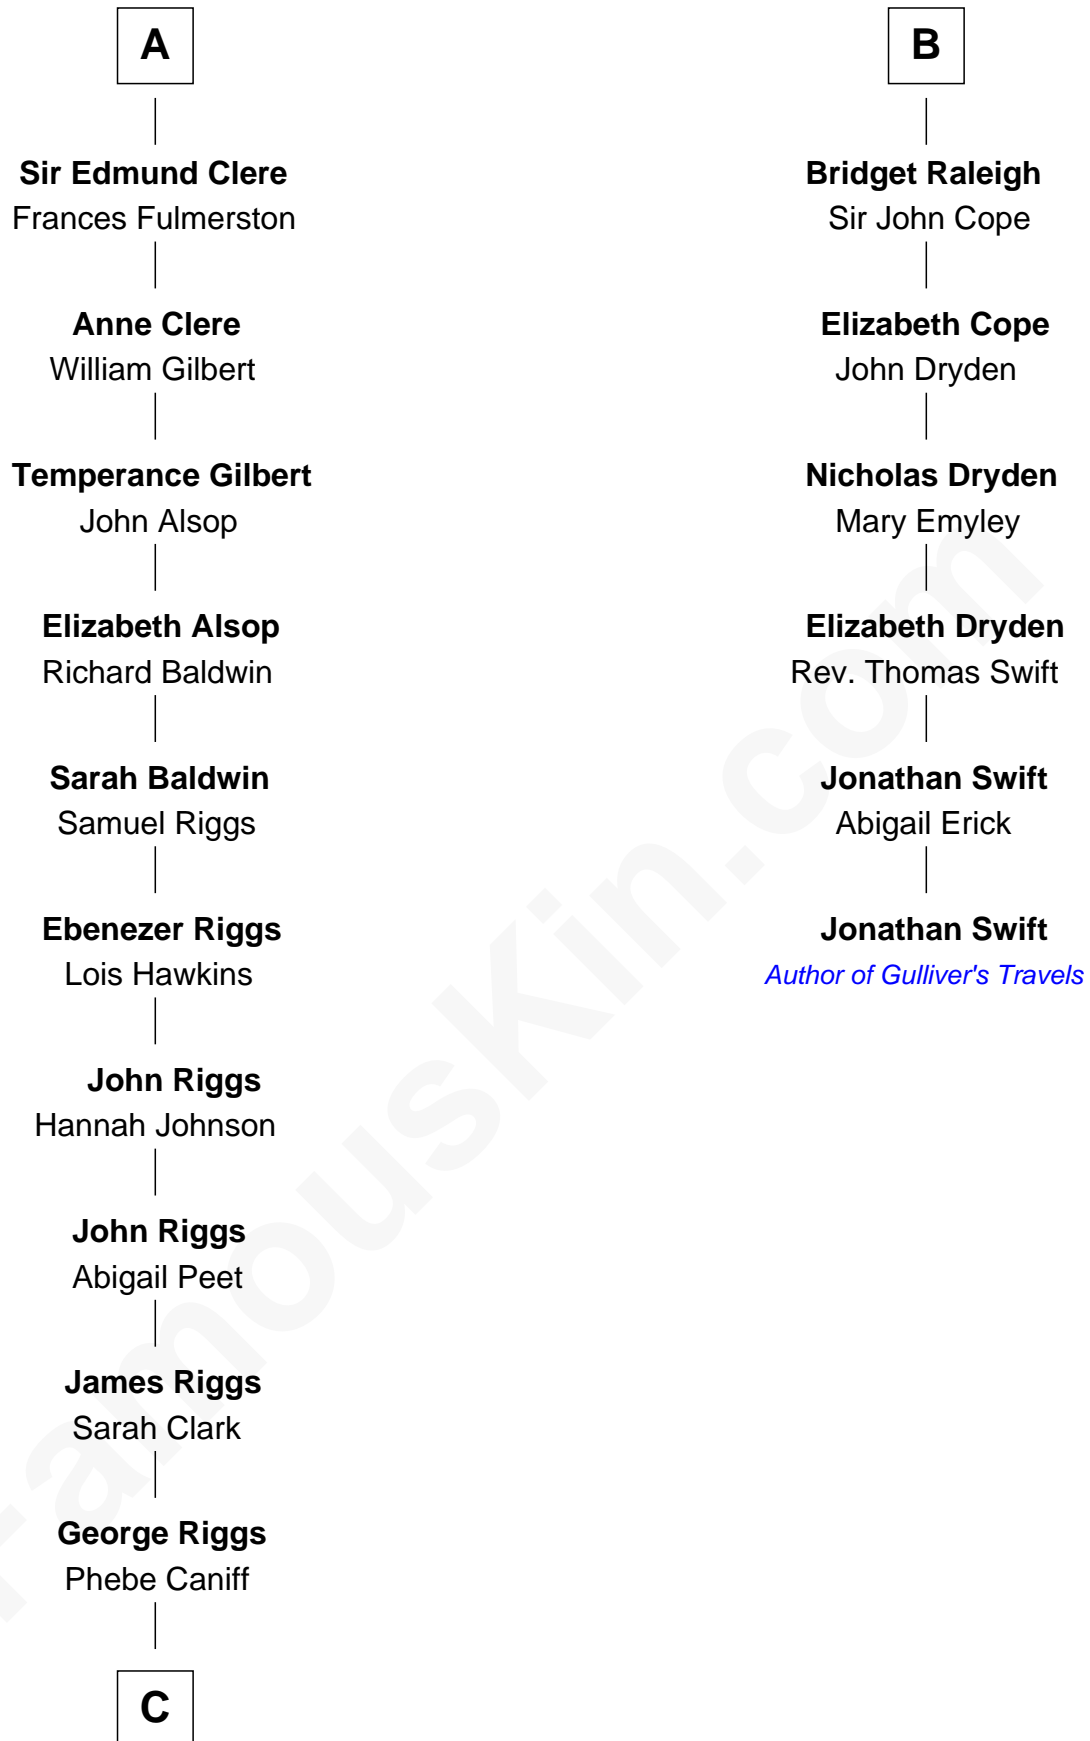

FamousKin.com

Relationship Chart of Mamie (Doud) Eisenhower

First Lady of President Dwight Eisenhower

12th cousin 8 times removed of

Jonathan Swift

Author of Gulliver's Travels

C

—
Maria Riggs

Eli Doud

—
Royal Houghton Doud

Mary Cornelia Sheldon

—
John Sheldon Doud

Elivera Mathilda Carlson

—
Mamie (Doud) Eisenhower

First Lady of Dwight Eisenhower

FamousKin.com