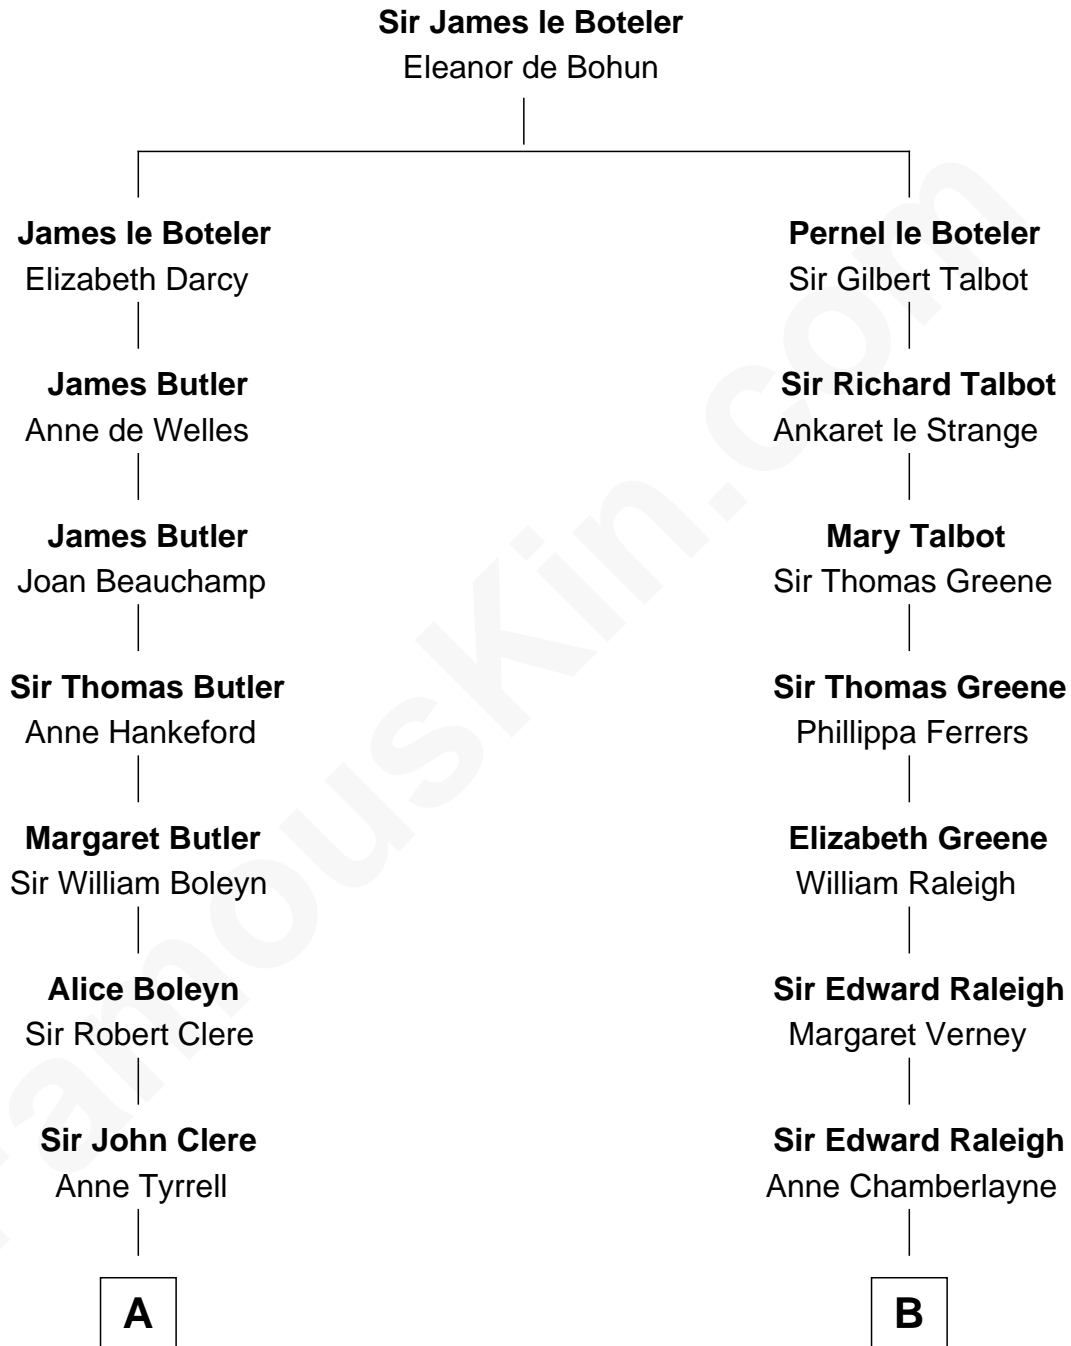

FamousKin.com

Relationship Chart of Mamie (Doud) Eisenhower

First Lady of President Dwight Eisenhower

12th cousin 8 times removed of

Jonathan Swift

Author of Gulliver's Travels

C

—
Maria Riggs

Eli Doud

—
Royal Houghton Doud

Mary Cornelia Sheldon

—
John Sheldon Doud

Elivera Mathilda Carlson

—
Mamie (Doud) Eisenhower

First Lady of Dwight Eisenhower

FamousKin.com