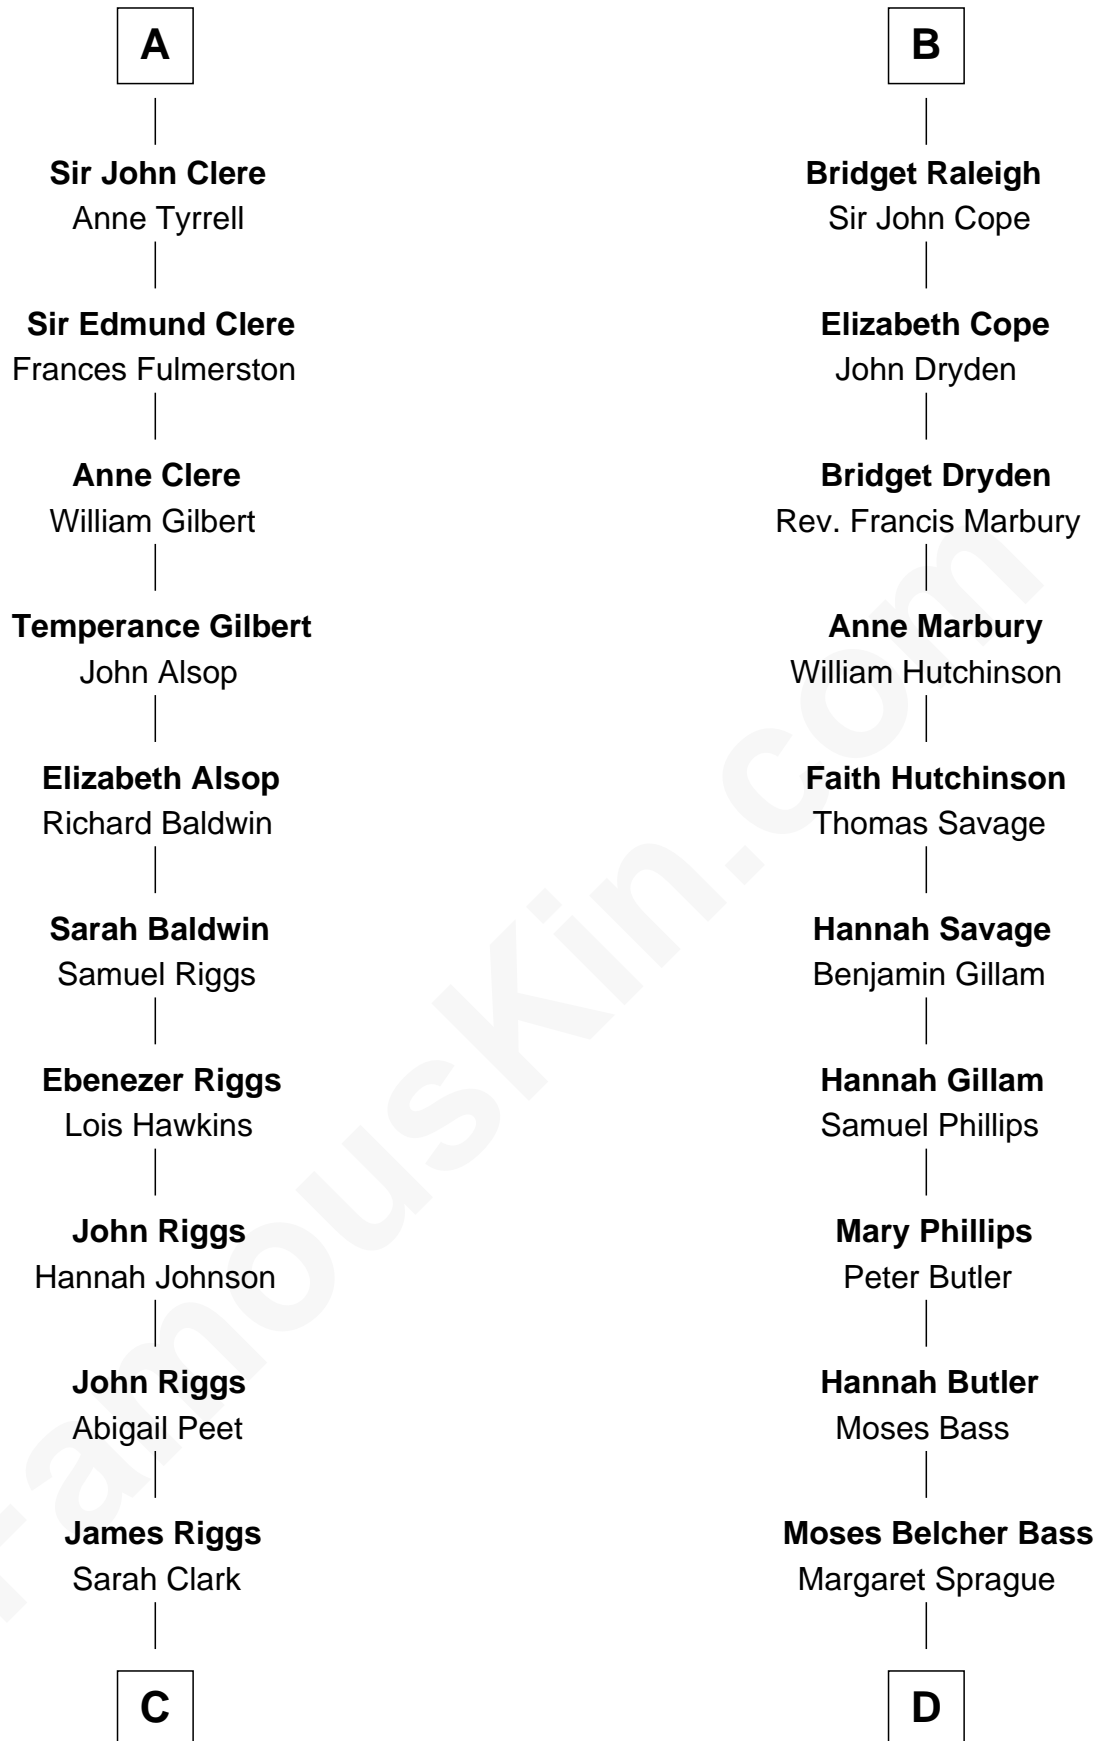

## Relationship Chart of Mamie (Doud) Eisenhower

*First Lady of President Dwight Eisenhower*

21st cousin of

**Erskine Childers**

*4th President of Ireland*

**Edmund Fitzalan**

Alice de Warenne

**C**

**George Riggs**

Phebe Caniff

**Maria Riggs**

Eli Doud

**Royal Houghton Doud**

Mary Cornelia Sheldon

**John Sheldon Doud**

Elivera Mathilda Carlson