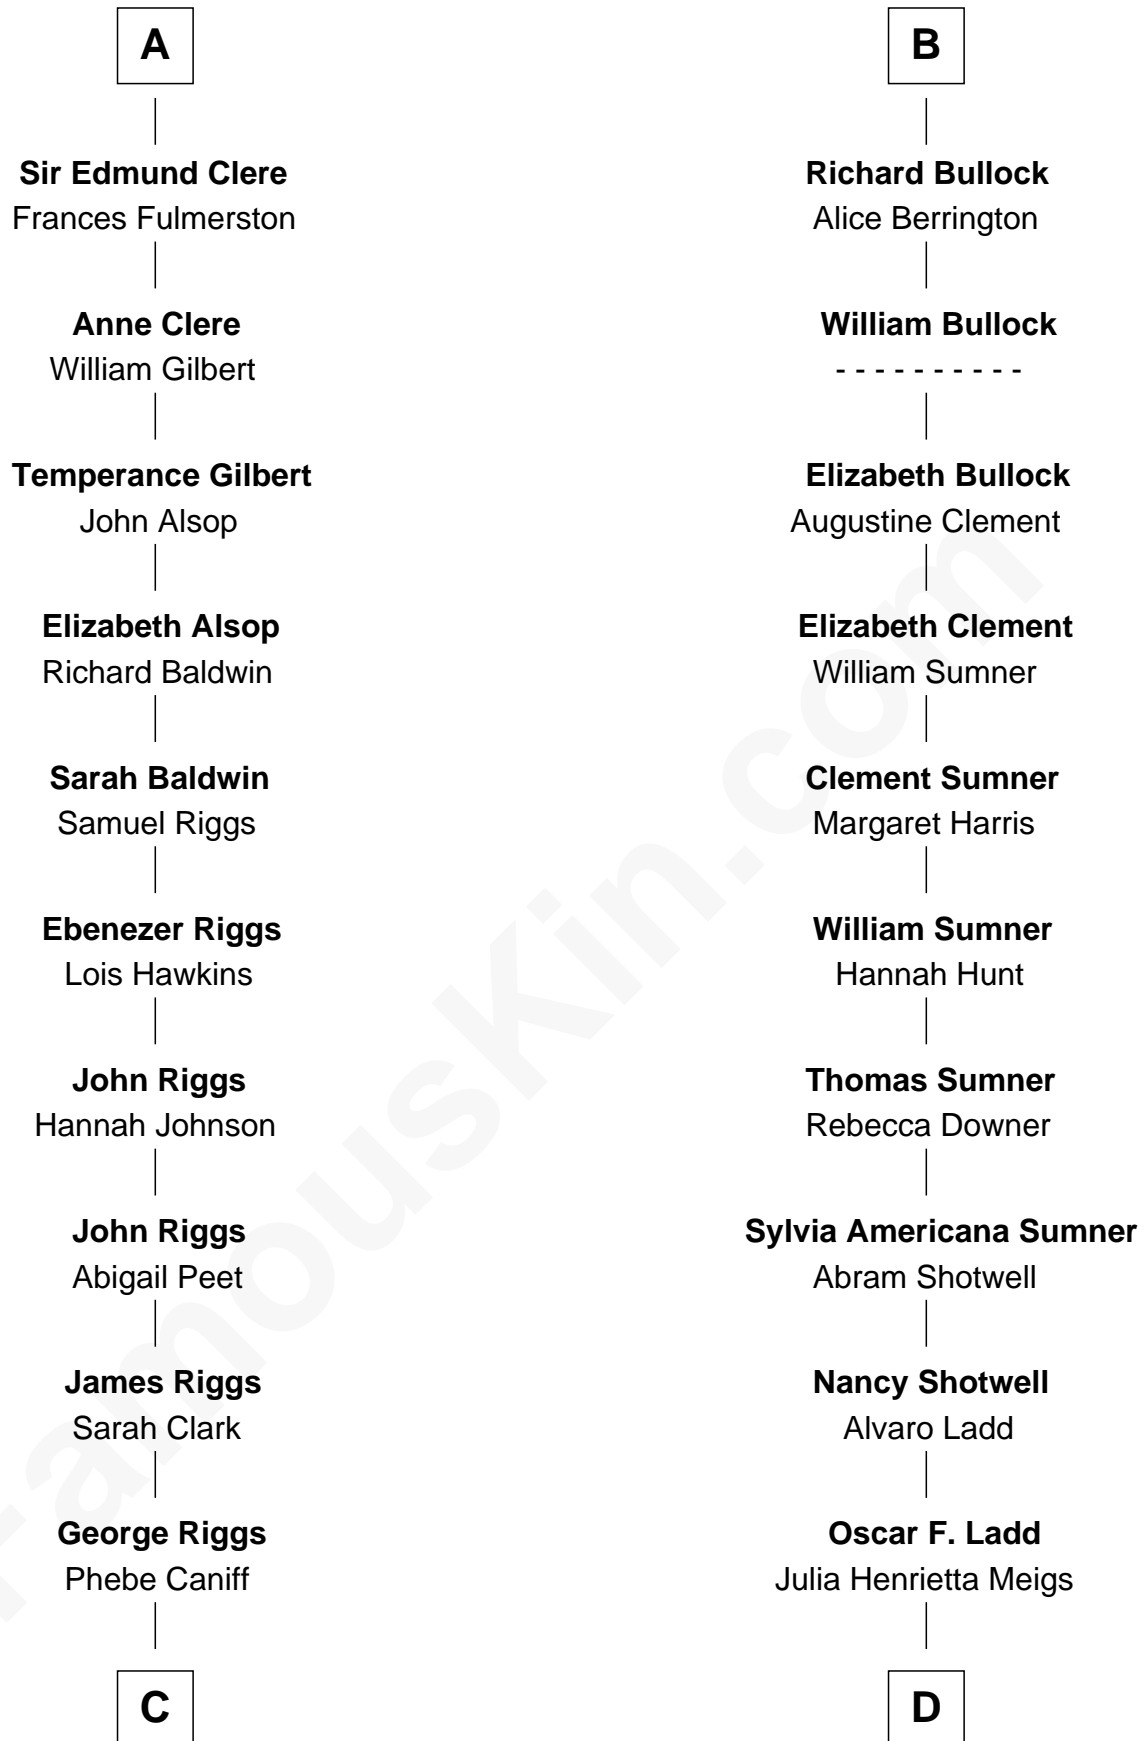

FamousKin.com

Relationship Chart of Mamie (Doud) Eisenhower

First Lady of President Dwight Eisenhower

18th cousin 2 times removed of

Alan Ladd

Movie Actor

FamousKin.com