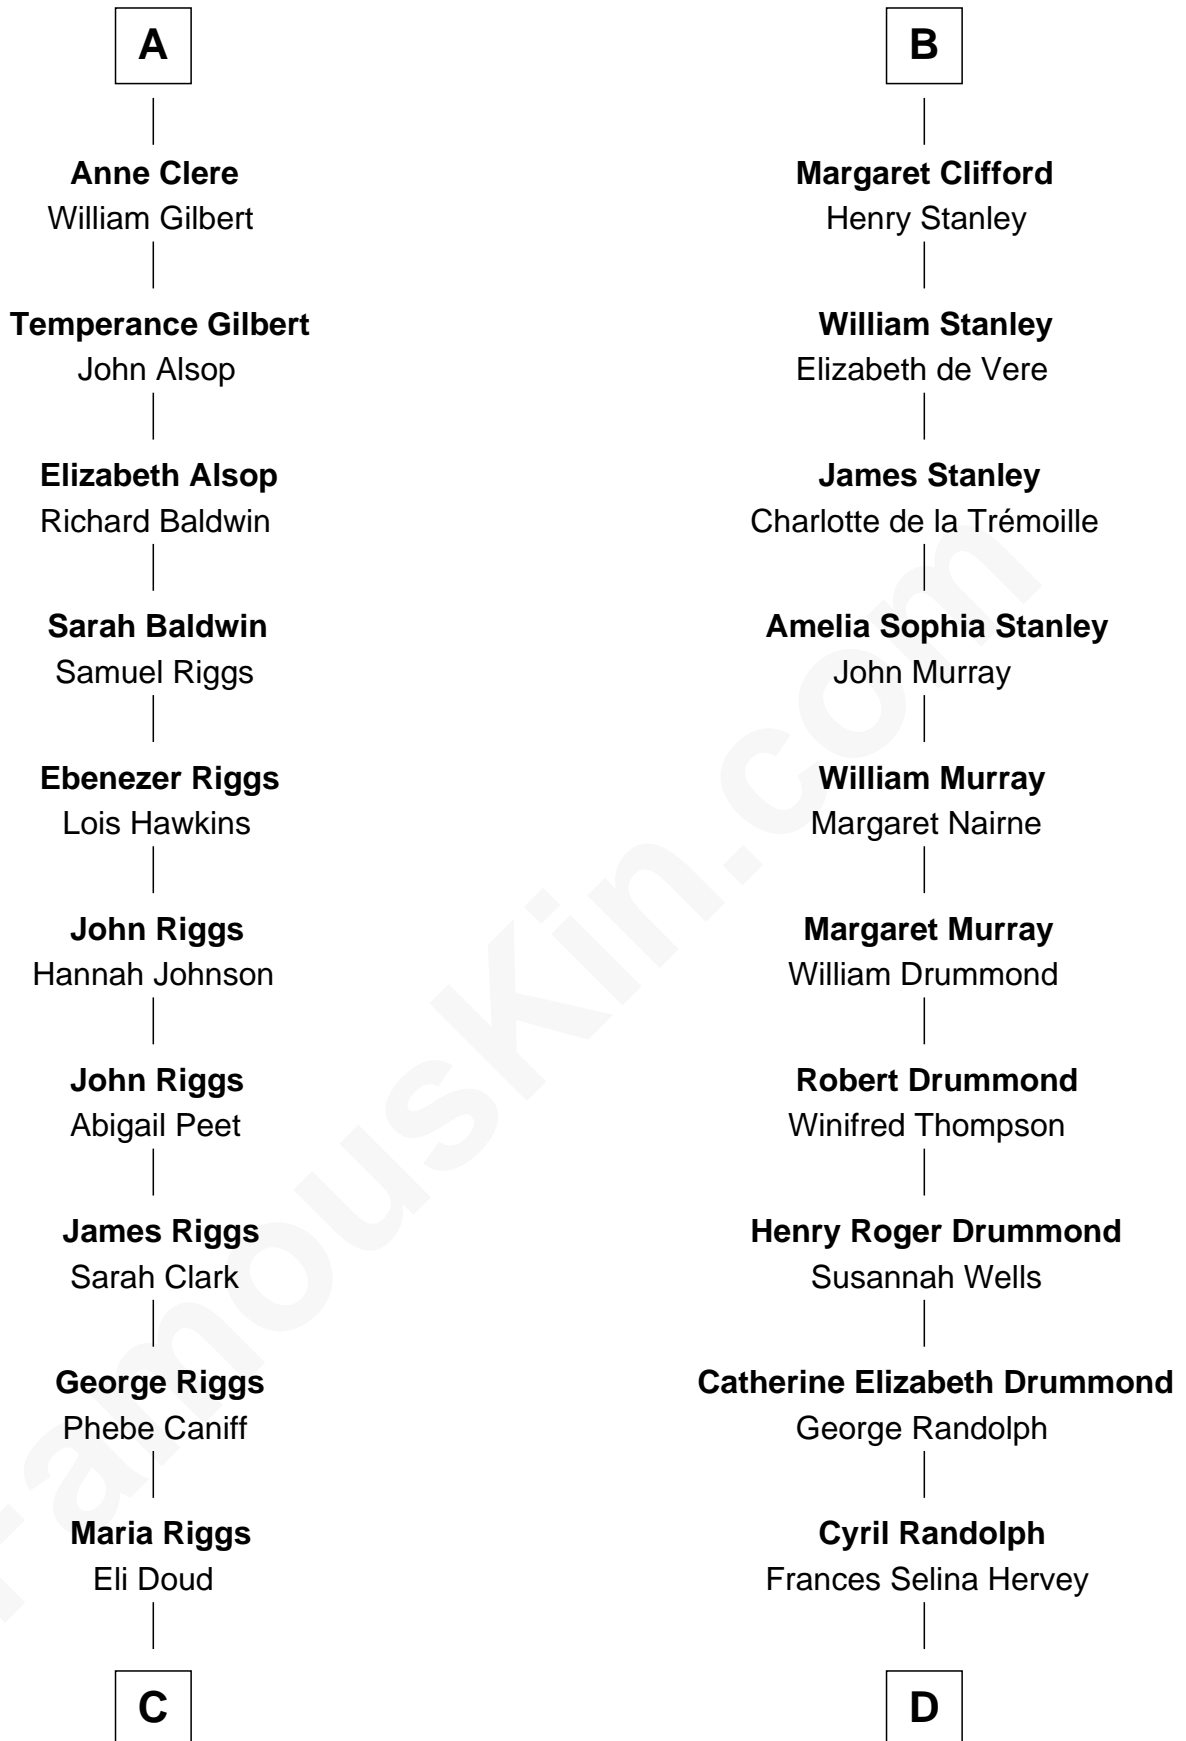

FamousKin.com

Relationship Chart of Mamie (Doud) Eisenhower

First Lady of President Dwight Eisenhower

19th cousin 1 time removed of

Hugh Grant
Movie Actor

C

Royal Houghton Doud
Mary Cornelia Sheldon

John Sheldon Doud
Elivera Mathilda Carlson

Mamie (Doud) Eisenhower
First Lady of Dwight Eisenhower

D

Felton George Randolph
Emily Margaret Nepean

Margaret Isobel Randolph
John Cassilis MacLean

Fynvola Susan MacLean
James Murray Grant

Hugh Grant
Movie Actor