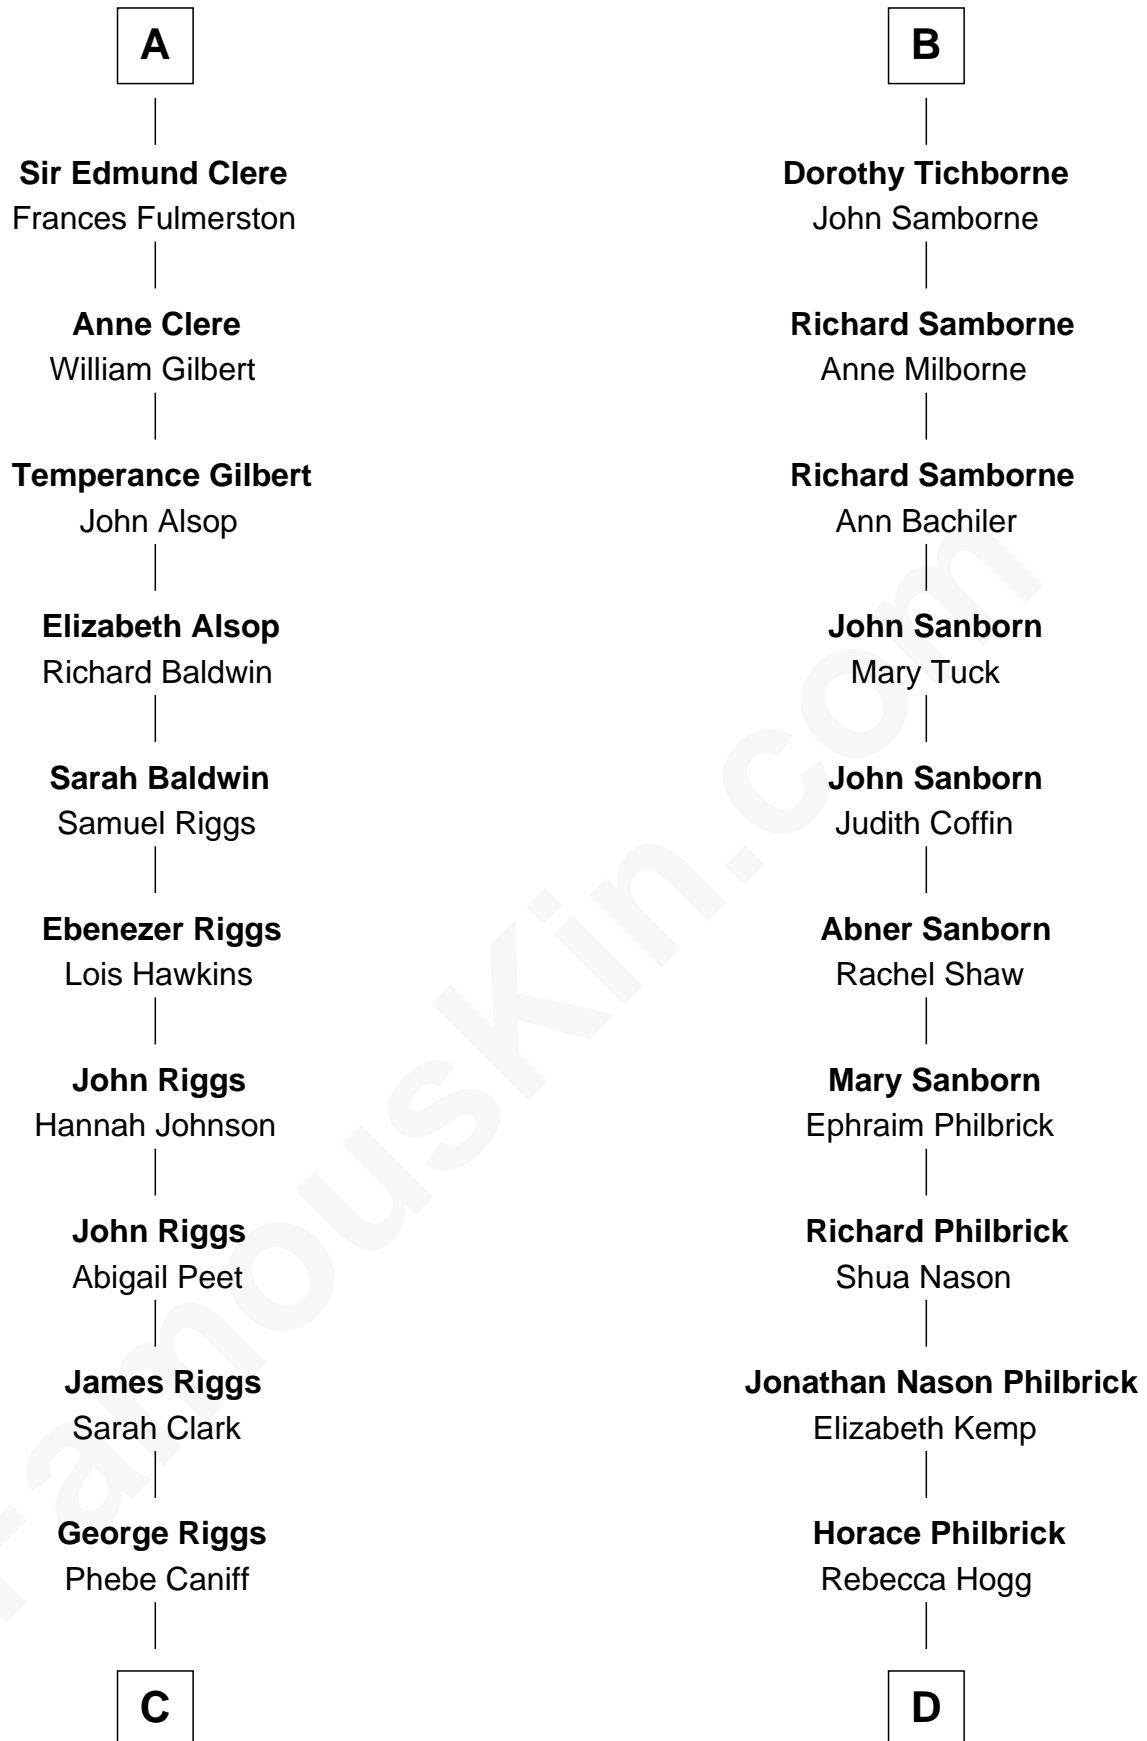

FamousKin.com

Relationship Chart of Mamie (Doud) Eisenhower

First Lady of President Dwight Eisenhower

20th cousin 1 time removed of

Nathaniel Philbrick

Author of In the Heart of the Sea

C

Maria Riggs

Eli Doud

Royal Houghton Doud

Mary Cornelia Sheldon

John Sheldon Doud

Elivera Mathilda Carlson

Mamie (Doud) Eisenhower

First Lady of Dwight Eisenhower

D