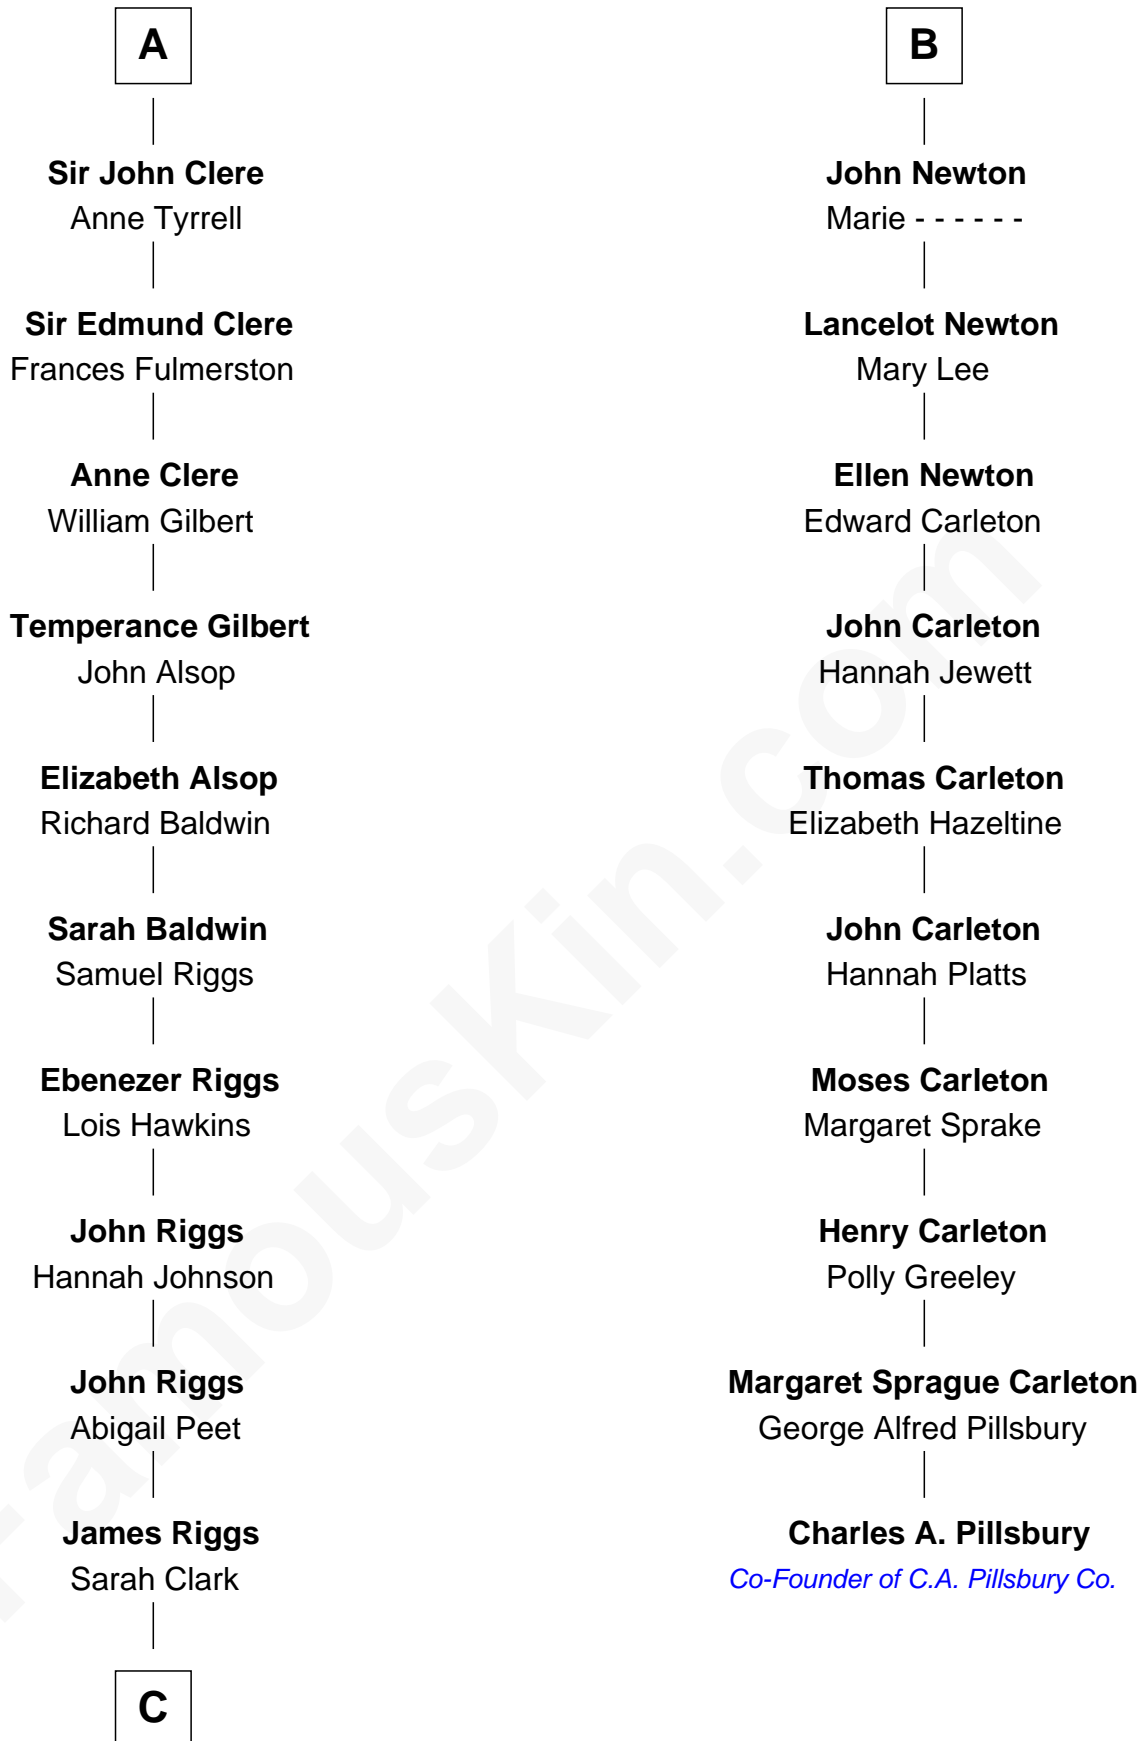

FamousKin.com

Relationship Chart of Mamie (Doud) Eisenhower

First Lady of President Dwight Eisenhower

16th cousin 5 times removed of

Charles A. Pillsbury

Co-Founder of C.A. Pillsbury Co.

C

George Riggs

Phebe Caniff

Maria Riggs

Eli Doud

Royal Houghton Doud

Mary Cornelia Sheldon

John Sheldon Doud

Elivera Mathilda Carlson

Mamie (Doud) Eisenhower

First Lady of Dwight Eisenhower