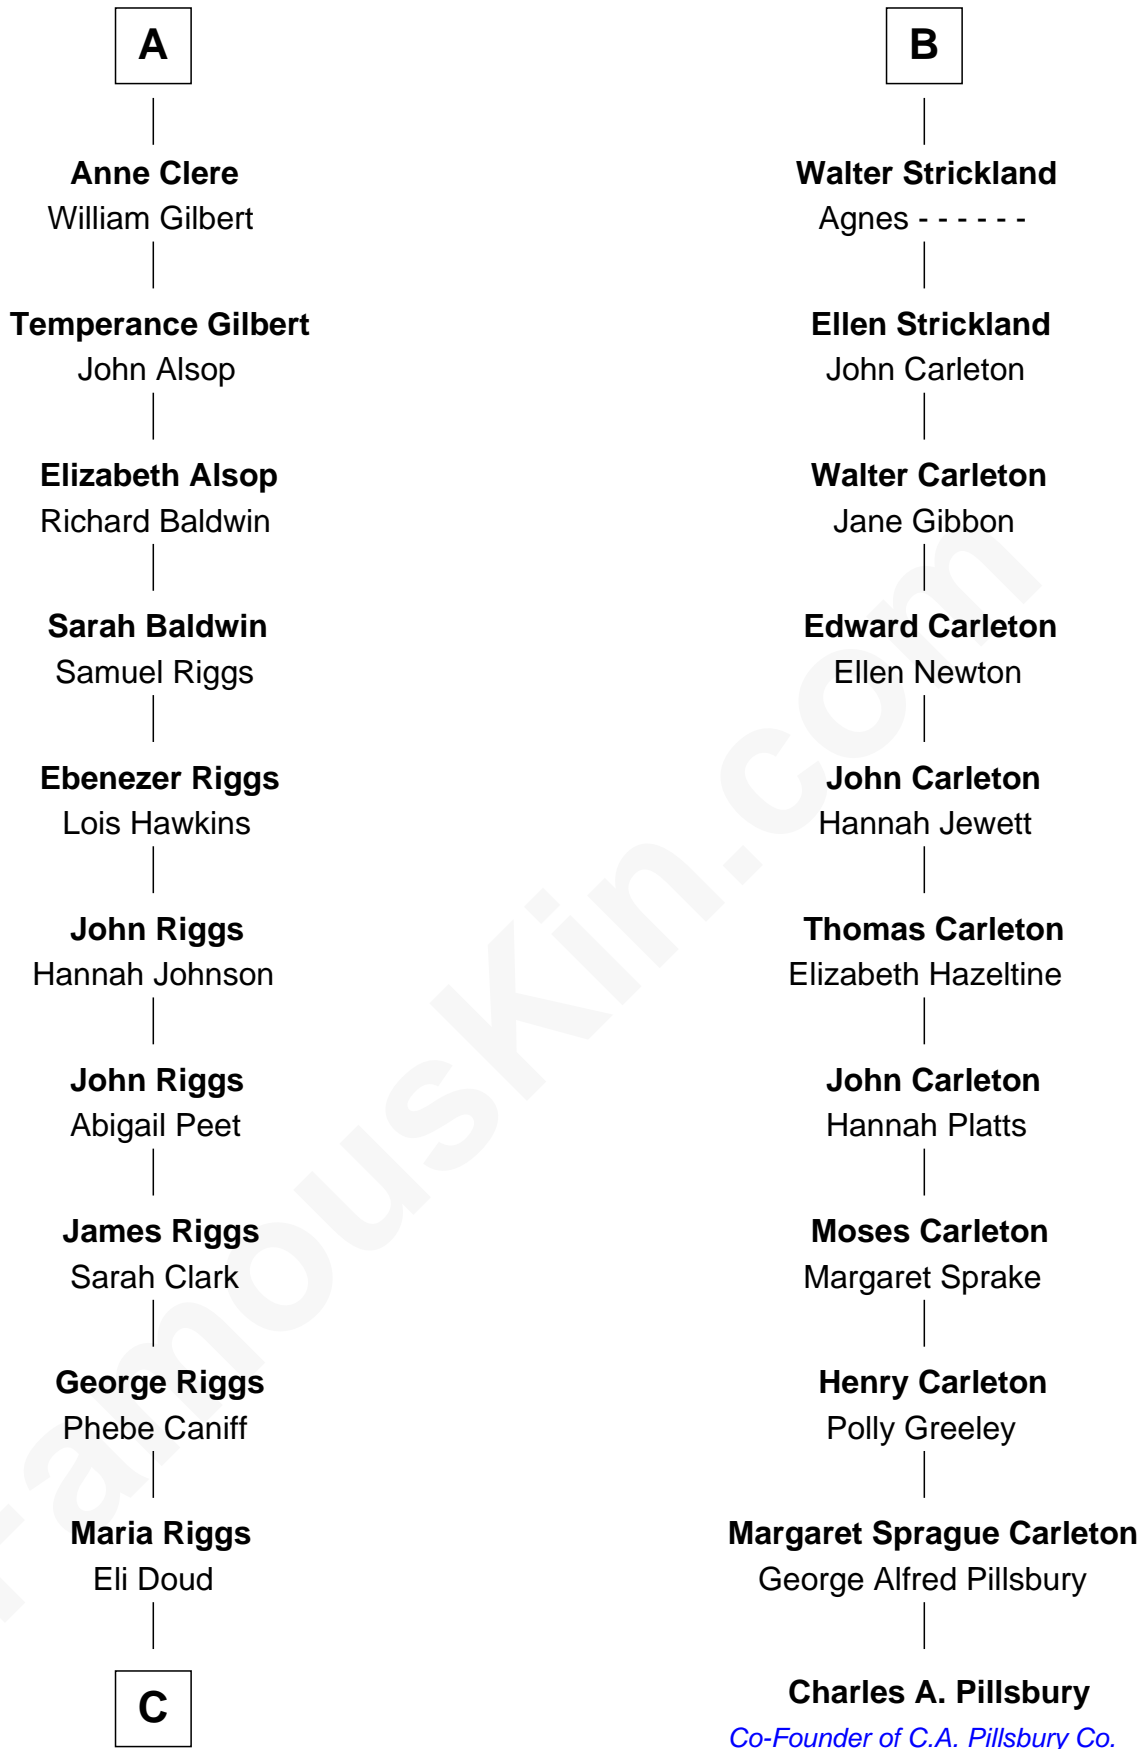

## Relationship Chart of Mamie (Doud) Eisenhower

*First Lady of President Dwight Eisenhower*

17th cousin 2 times removed of

**Charles A. Pillsbury**

*Co-Founder of C.A. Pillsbury Co.*

C

—  
**Royal Houghton Doud**

Mary Cornelia Sheldon

—  
**John Sheldon Doud**

Elivera Mathilda Carlson

—  
**Mamie (Doud) Eisenhower**

*First Lady of Dwight Eisenhower*

FamousKin.com