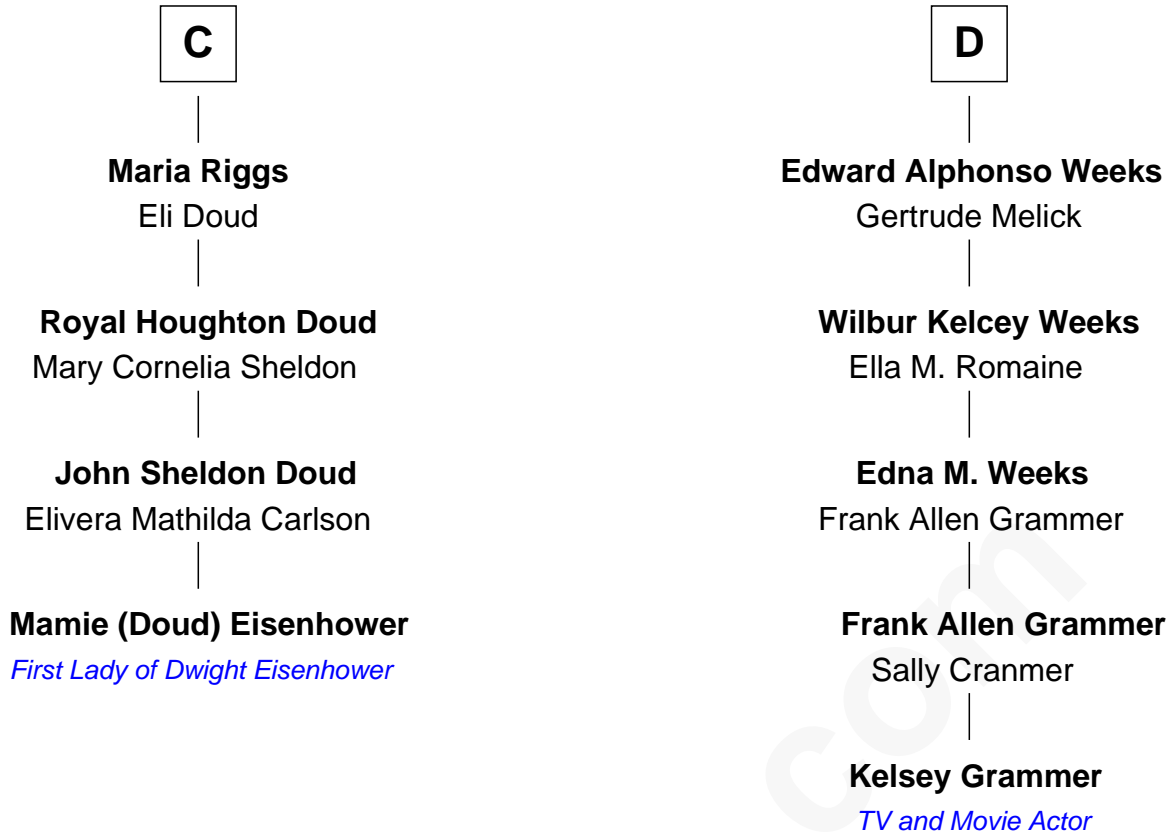

FamousKin.com

Relationship Chart of Mamie (Doud) Eisenhower

First Lady of President Dwight Eisenhower

20th cousin 1 time removed of

Kelsey Grammer
TV and Movie Actor

Kelsey Grammer photo by [U.S. Navy Photographer's Mate 2nd Class Valerie S. Guffey](#)