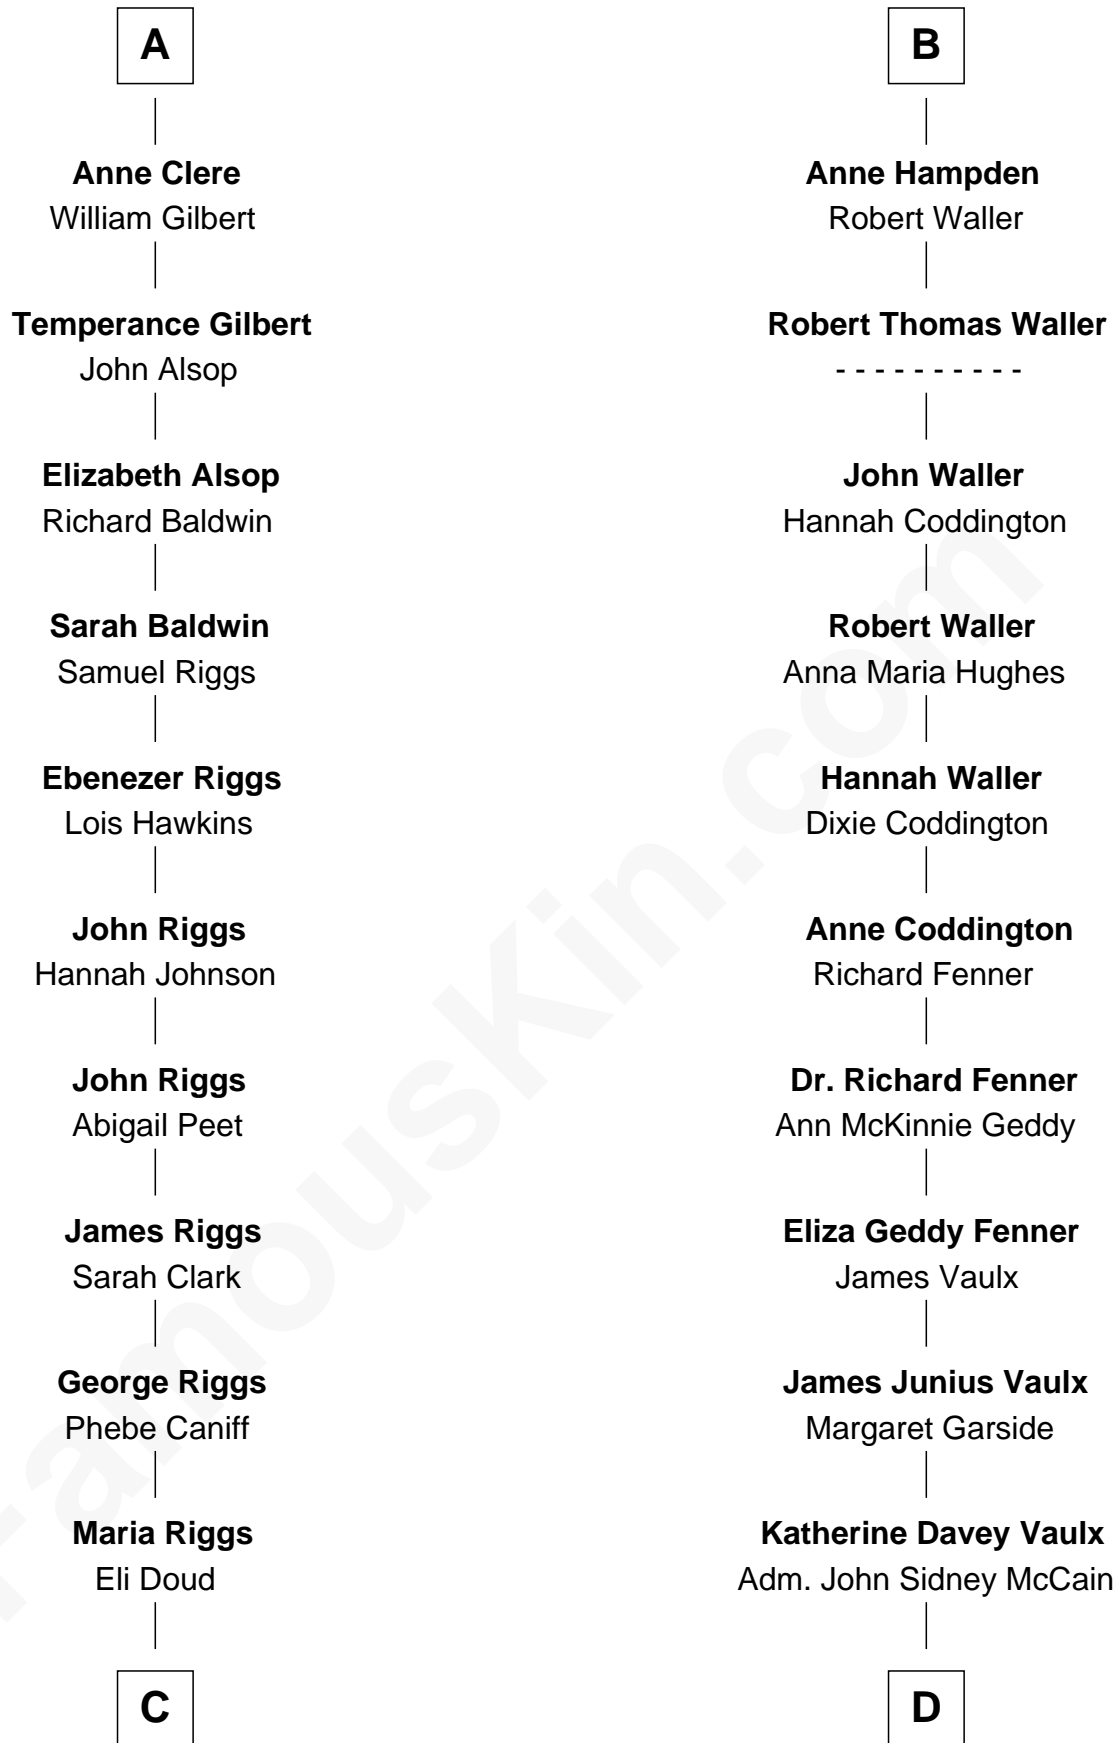

FamousKin.com

Relationship Chart of Mamie (Doud) Eisenhower

First Lady of President Dwight Eisenhower

18th cousin 1 time removed of

John McCain

U.S. Senator from Arizona

John de Welles

Maud de Roos

C

Royal Houghton Doud
Mary Cornelia Sheldon

John Sheldon Doud
Elivera Mathilda Carlson

Mamie (Doud) Eisenhower
First Lady of Dwight Eisenhower

D

Adm. John Sidney McCain
Roberta Wright

John McCain
U.S. Senator from Arizona