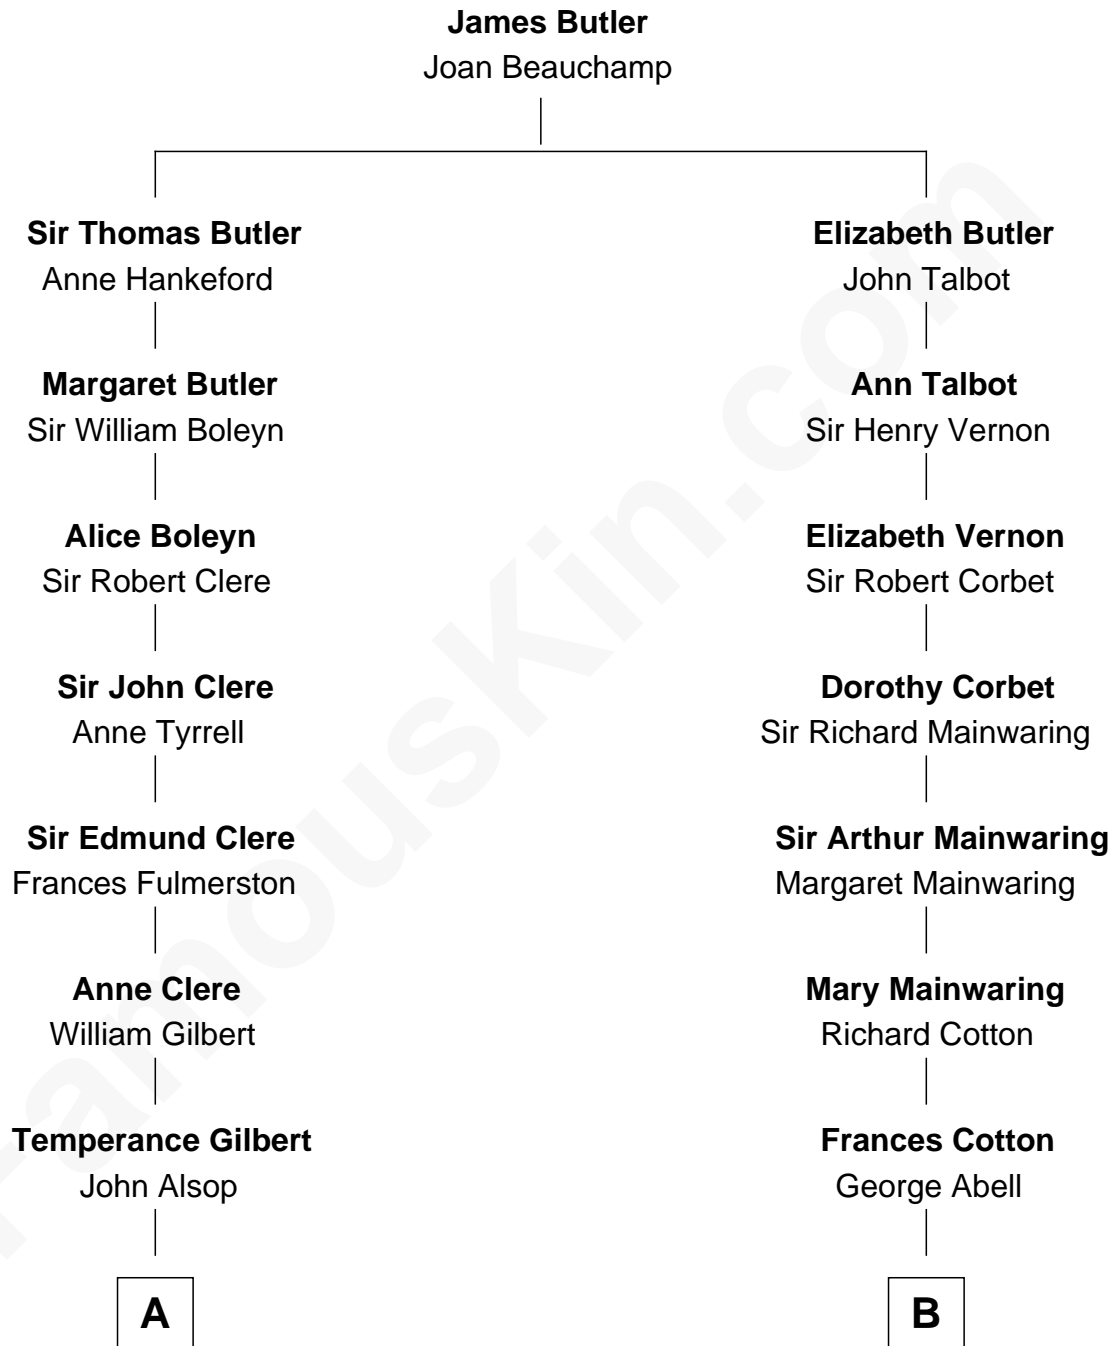

FamousKin.com

Relationship Chart of Mamie (Doud) Eisenhower

First Lady of President Dwight Eisenhower

17th cousin of

Illeana Douglas

TV and Movie Actress

A

Elizabeth Alsop
Richard Baldwin

Sarah Baldwin
Samuel Riggs

Ebenezer Riggs
Lois Hawkins

John Riggs
Hannah Johnson

John Riggs
Abigail Peet

James Riggs
Sarah Clark

George Riggs
Phebe Caniff

Maria Riggs
Eli Doud

Royal Houghton Doud
Mary Cornelia Sheldon

John Sheldon Doud
Elivera Mathilda Carlson

Mamie (Doud) Eisenhower

First Lady of Dwight Eisenhower

B

Robert Abell
Joanna - - - - -

Caleb Abell
Margaret Post

Mary Abell
Richard Douglas

William Douglas
Sarah Denison