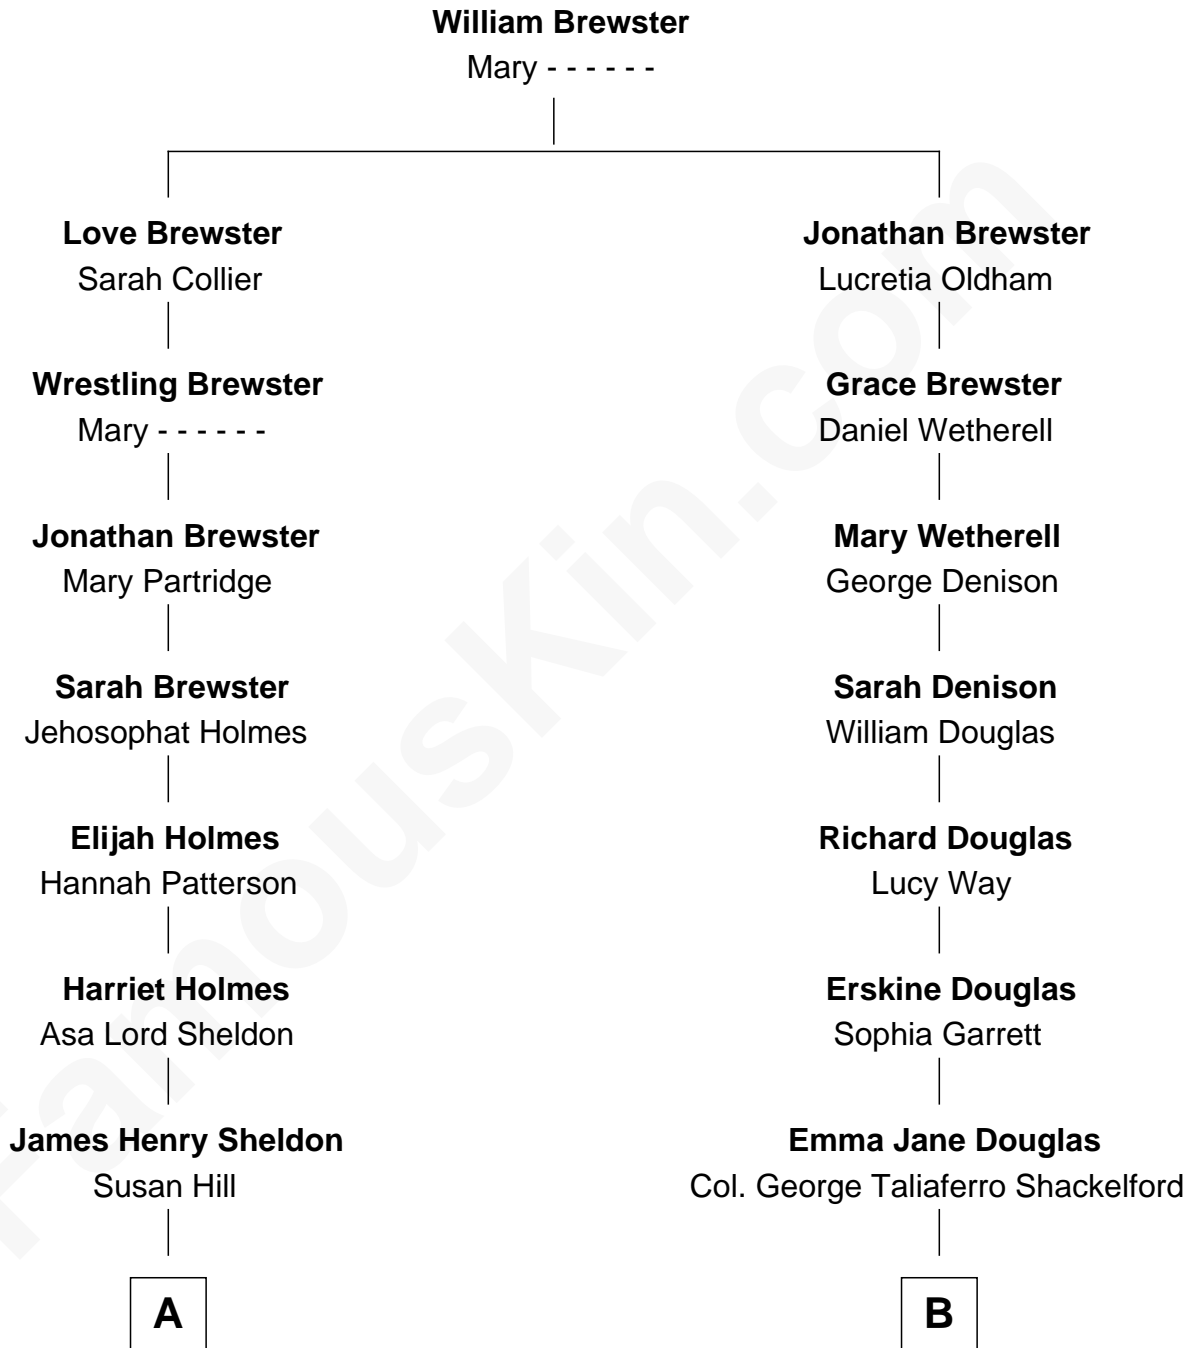

# FamousKin.com

## Relationship Chart of Mamie (Doud) Eisenhower

*First Lady of President Dwight Eisenhower*

8th cousin 1 time removed of

**Melvyn Douglas**  
*Movie Actor*

**A**

**Mary Cornelia Sheldon**

Royal Houghton Doud

**John Sheldon Doud**

Elivera Mathilda Carlson

**Mamie (Doud) Eisenhower**

*First Lady of Dwight Eisenhower*

**B**

**Lena Priscilla Shackelford**

Edouard Gregory Hesselberg

**Melvyn Douglas**