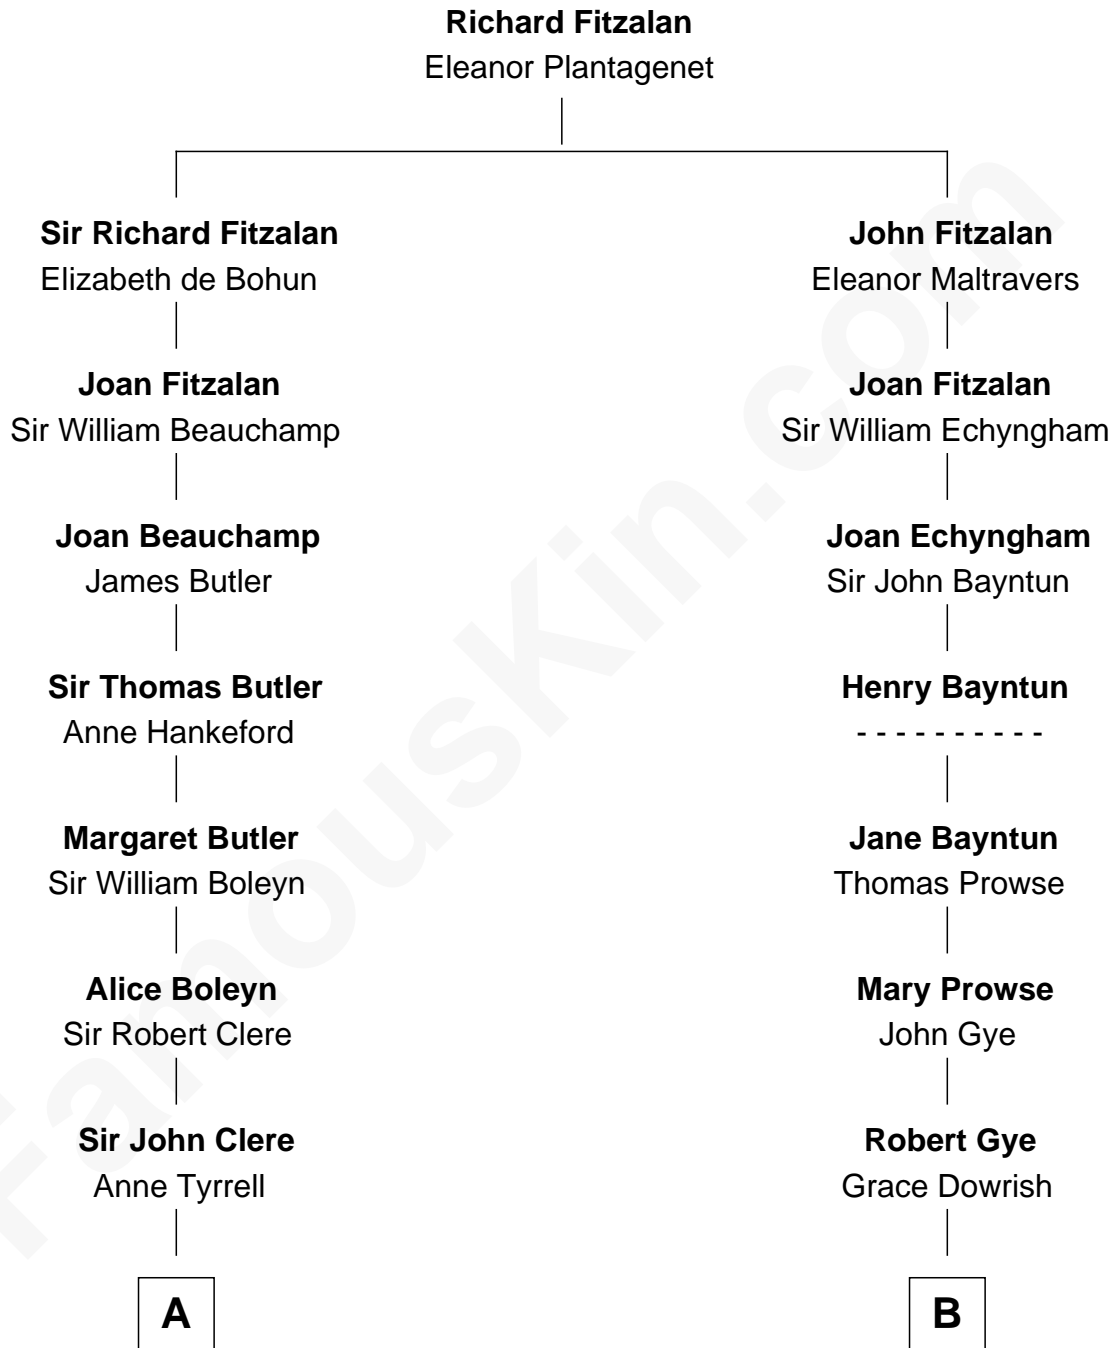

# FamousKin.com

## Relationship Chart of Mamie (Doud) Eisenhower

*First Lady of President Dwight Eisenhower*

18th cousin 2 times removed of

**Sarah Palin**

*9th Governor of Alaska*

FamousKin.com