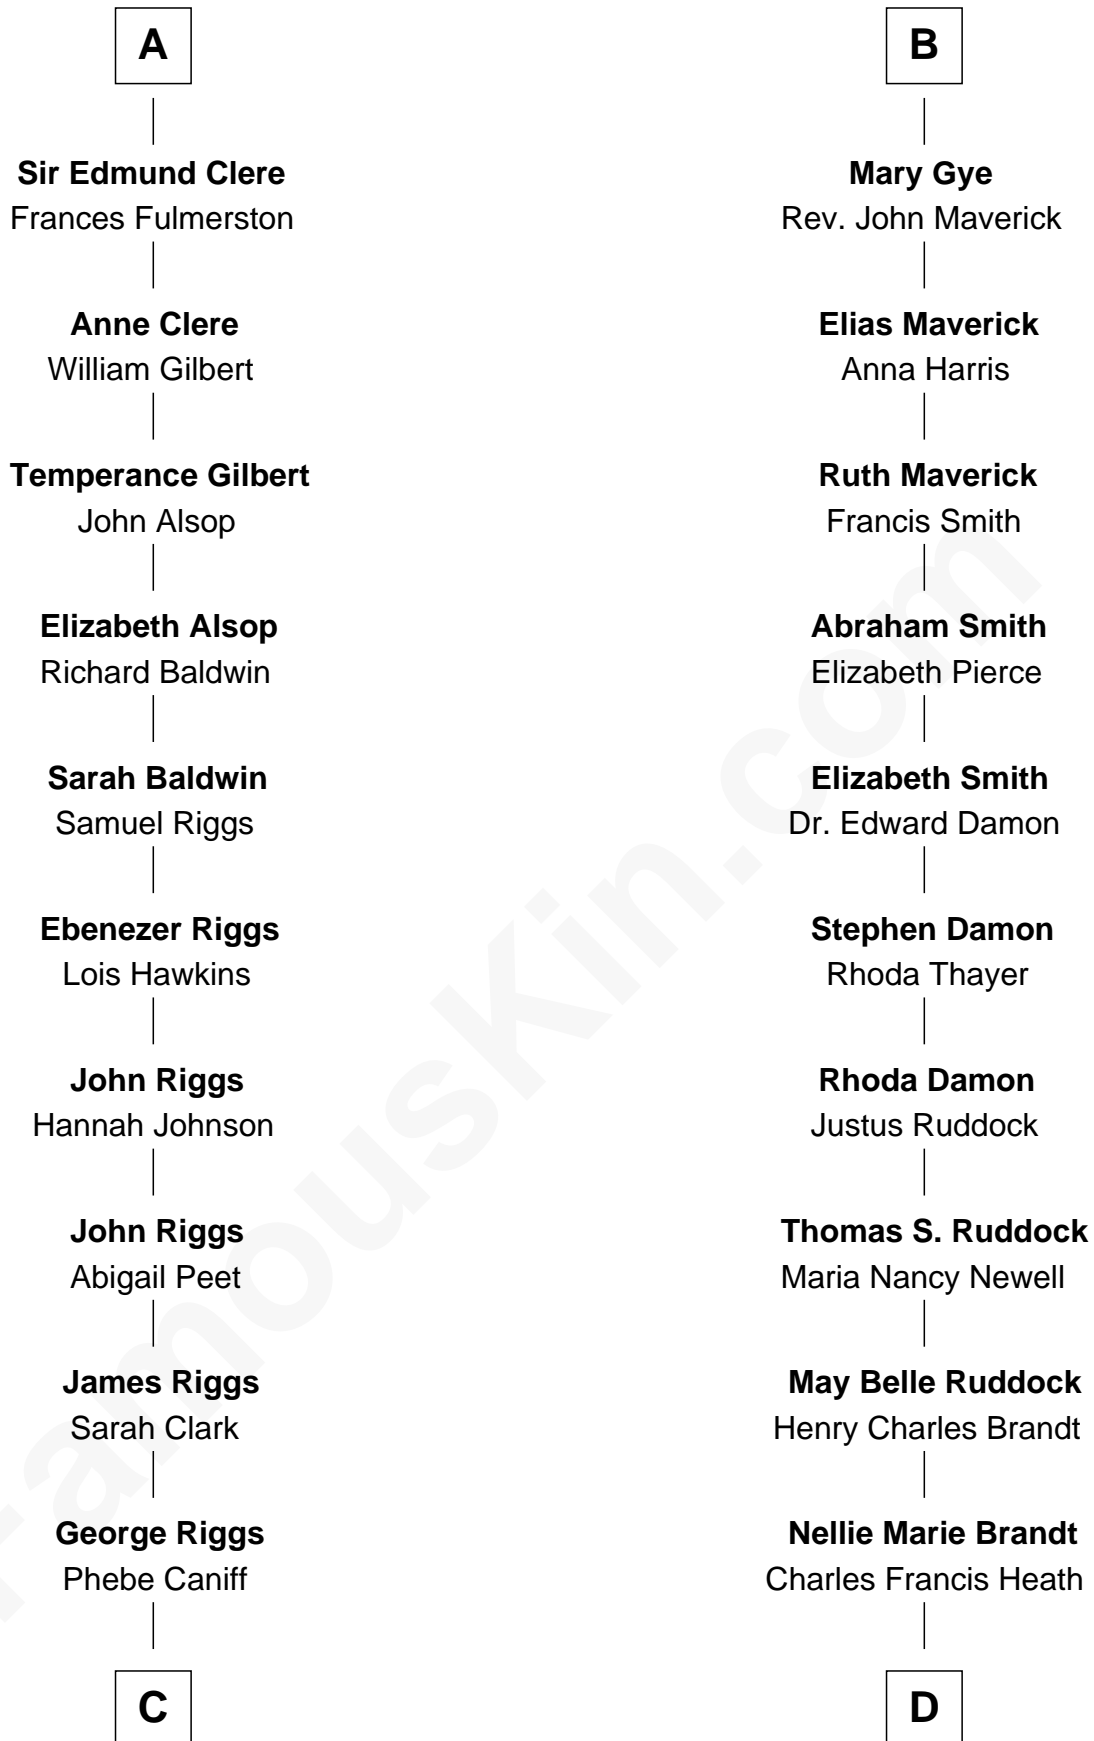

## Relationship Chart of Mamie (Doud) Eisenhower

*First Lady of President Dwight Eisenhower*

18th cousin 2 times removed of

**Sarah Palin**

*9th Governor of Alaska*

FamousKin.com