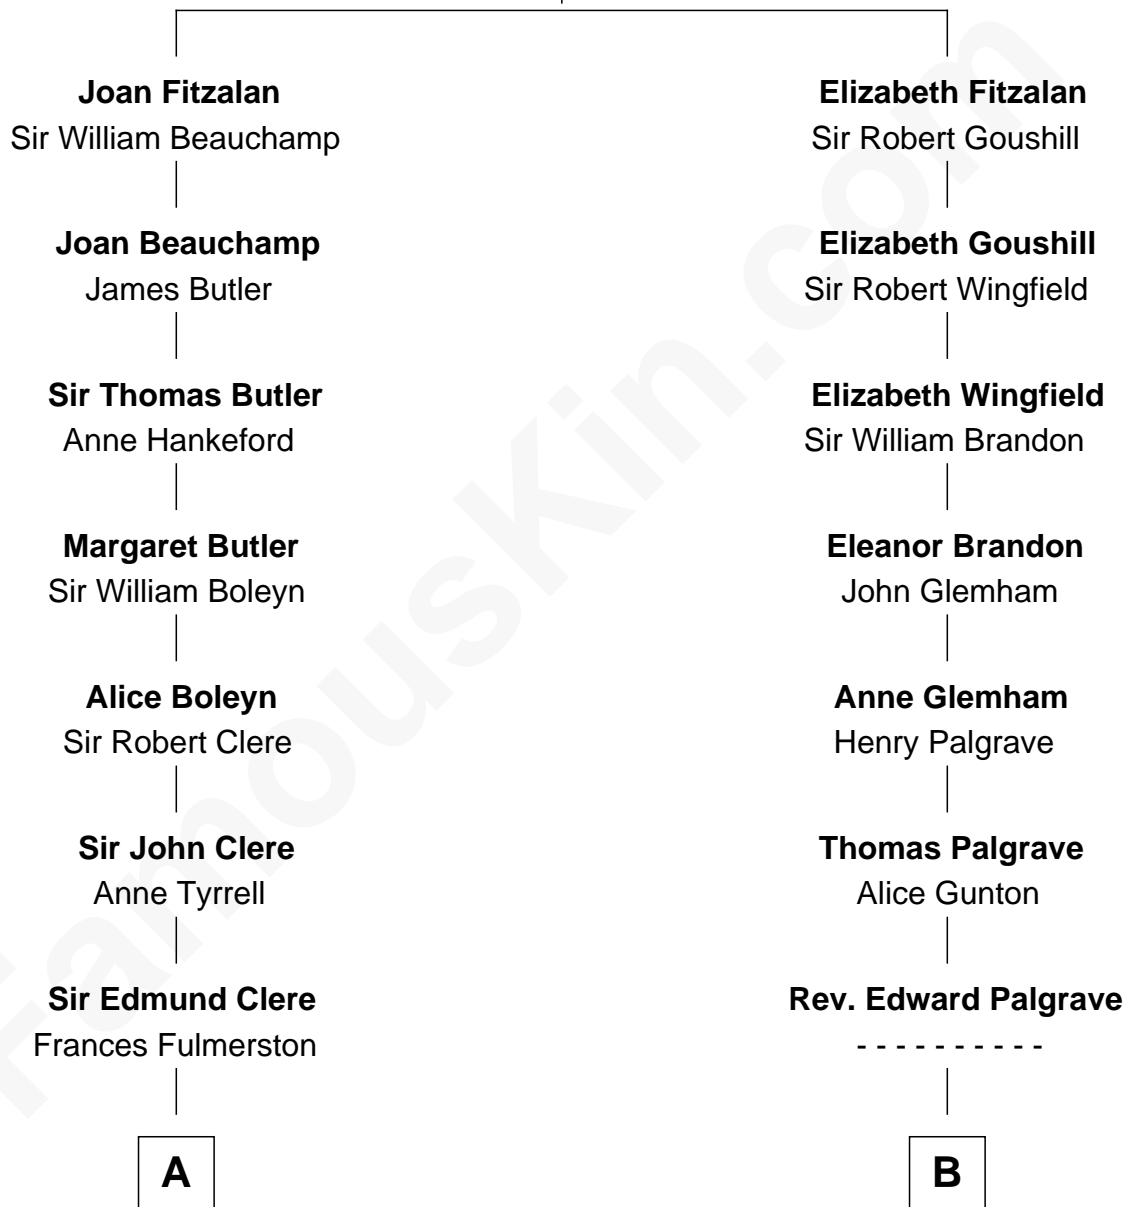

FamousKin.com

Relationship Chart of Mamie (Doud) Eisenhower

First Lady of President Dwight Eisenhower

19th cousin 1 time removed of

Sarah Palin

9th Governor of Alaska

Sir Richard Fitzalan

Elizabeth de Bohun

C

Royal Houghton Doud
Mary Cornelia Sheldon

John Sheldon Doud
Elivera Mathilda Carlson

Mamie (Doud) Eisenhower
First Lady of Dwight Eisenhower

D

Charles R. Heath
Alice Adeline Oriel

Charles Francis Heath
Nellie Marie Brandt

Charles Richard Heath
Sarah Sheeran

Sarah Palin
9th Governor of Alaska

FamousKin.com