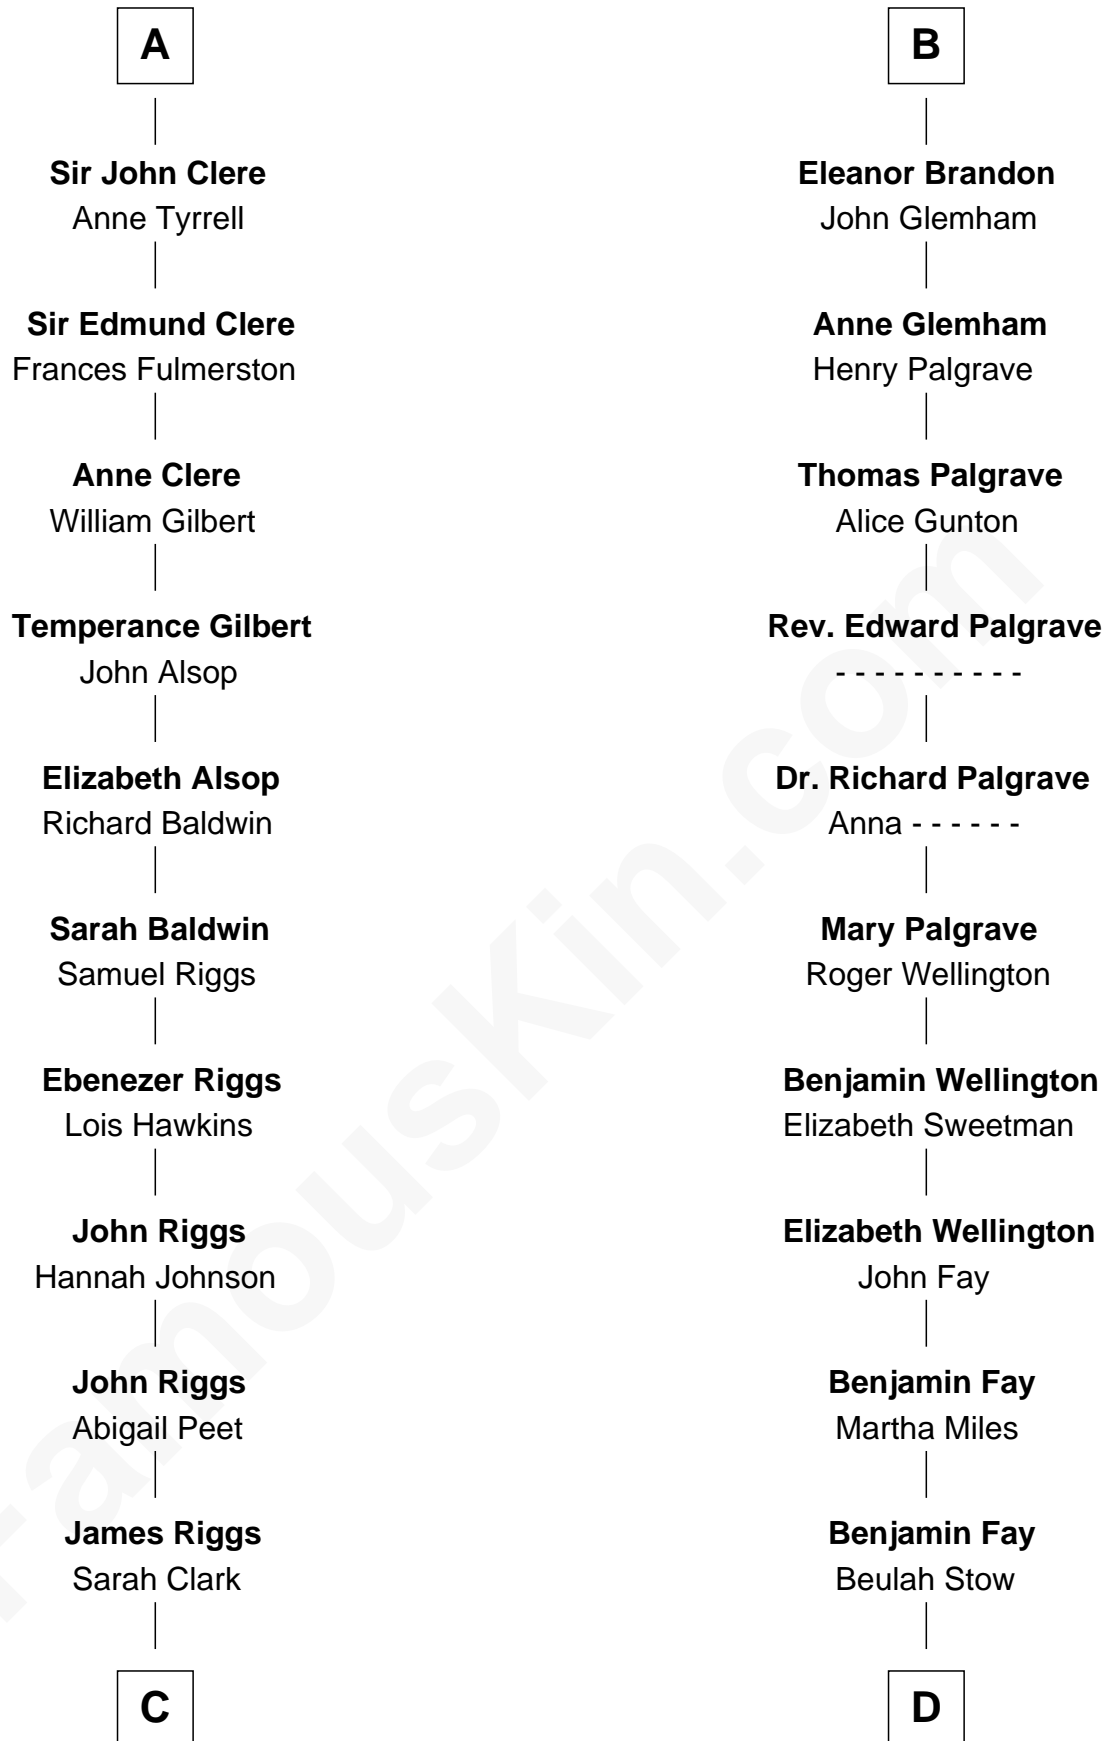

FamousKin.com

Relationship Chart of Mamie (Doud) Eisenhower

First Lady of President Dwight Eisenhower

18th cousin 3 times removed of

Shubael D. Childs

Founder of S.D. Childs & Company

C

George Riggs
Phebe Caniff

Maria Riggs
Eli Doud

Royal Houghton Doud
Mary Cornelia Sheldon

John Sheldon Doud
Elivera Mathilda Carlson

Mamie (Doud) Eisenhower
First Lady of Dwight Eisenhower

D

Beulah Fay
Josiah Childs

Shubael D. Childs
Founder of S.D. Childs & Company