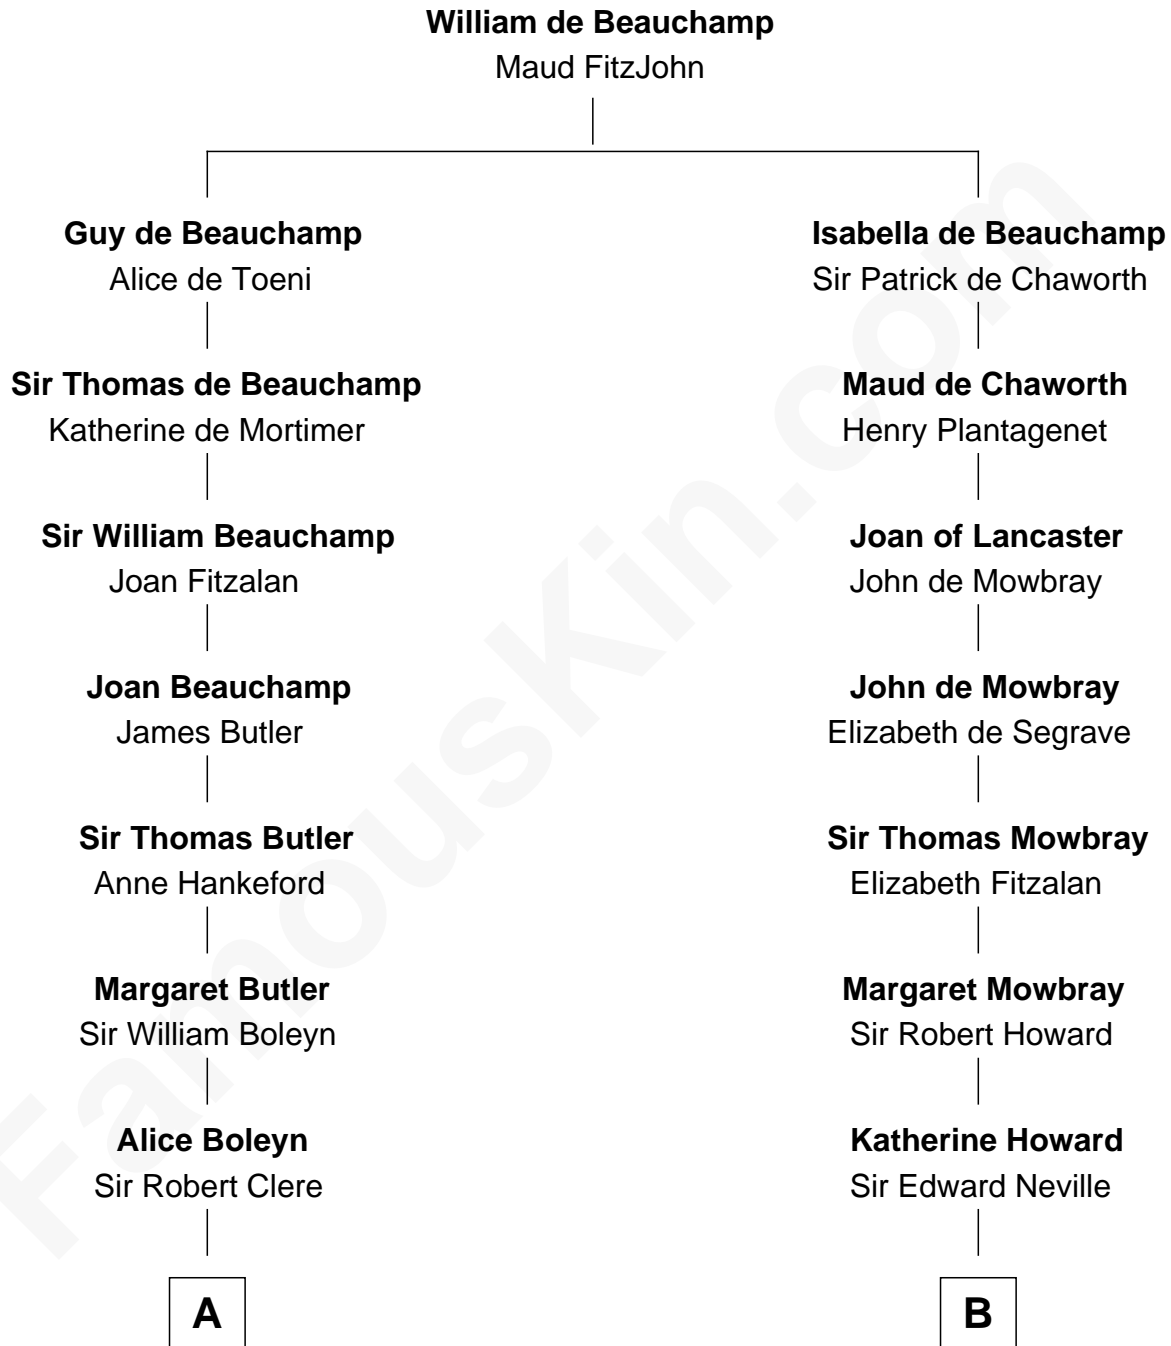

FamousKin.com

Relationship Chart of Mamie (Doud) Eisenhower

First Lady of President Dwight Eisenhower

17th cousin 4 times removed of

Thomas Jefferson

3rd U.S. President and Signer of the Declaration of Independence

C

George Riggs

Phebe Caniff

Maria Riggs

Eli Doud

Royal Houghton Doud

Mary Cornelia Sheldon

John Sheldon Doud

Elivera Mathilda Carlson

Mamie (Doud) Eisenhower

First Lady of Dwight Eisenhower