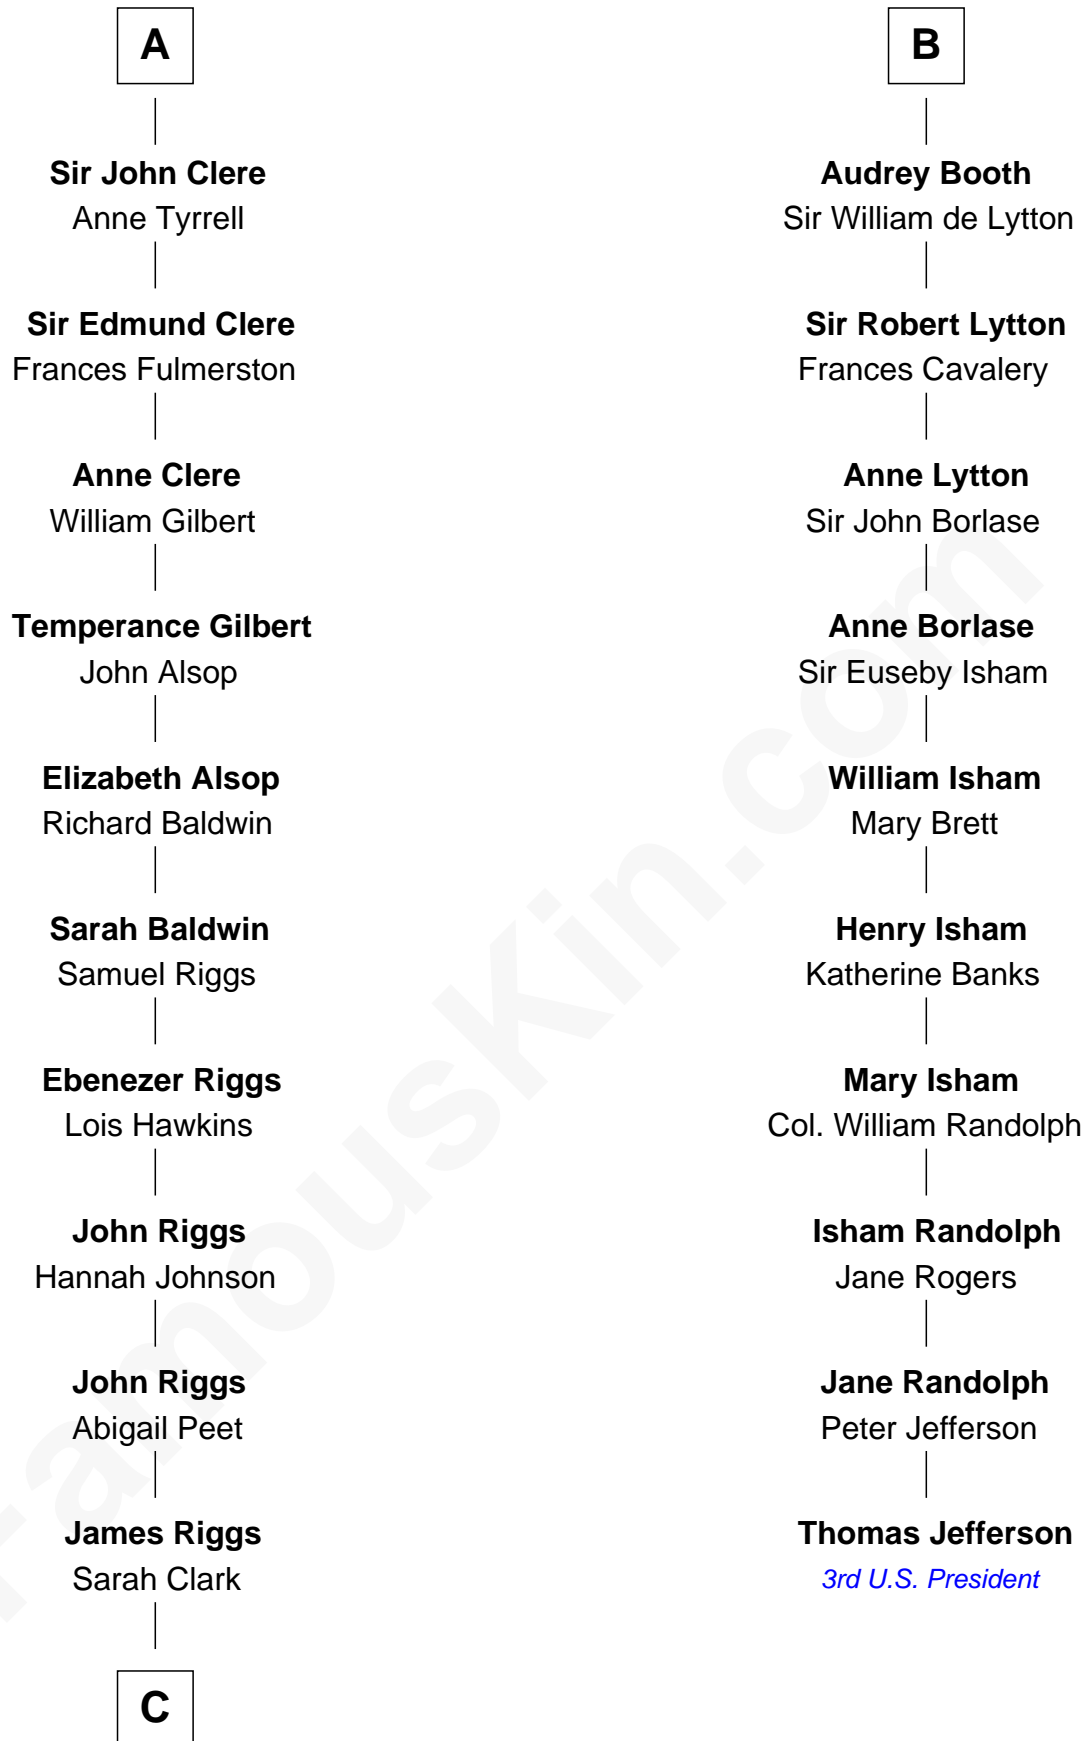

## Relationship Chart of Mamie (Doud) Eisenhower

*First Lady of President Dwight Eisenhower*

16th cousin 5 times removed of

## Thomas Jefferson

*3rd U.S. President and Signer of the Declaration of Independence*

**C**

**George Riggs**

Phebe Caniff

**Maria Riggs**

Eli Doud

**Royal Houghton Doud**