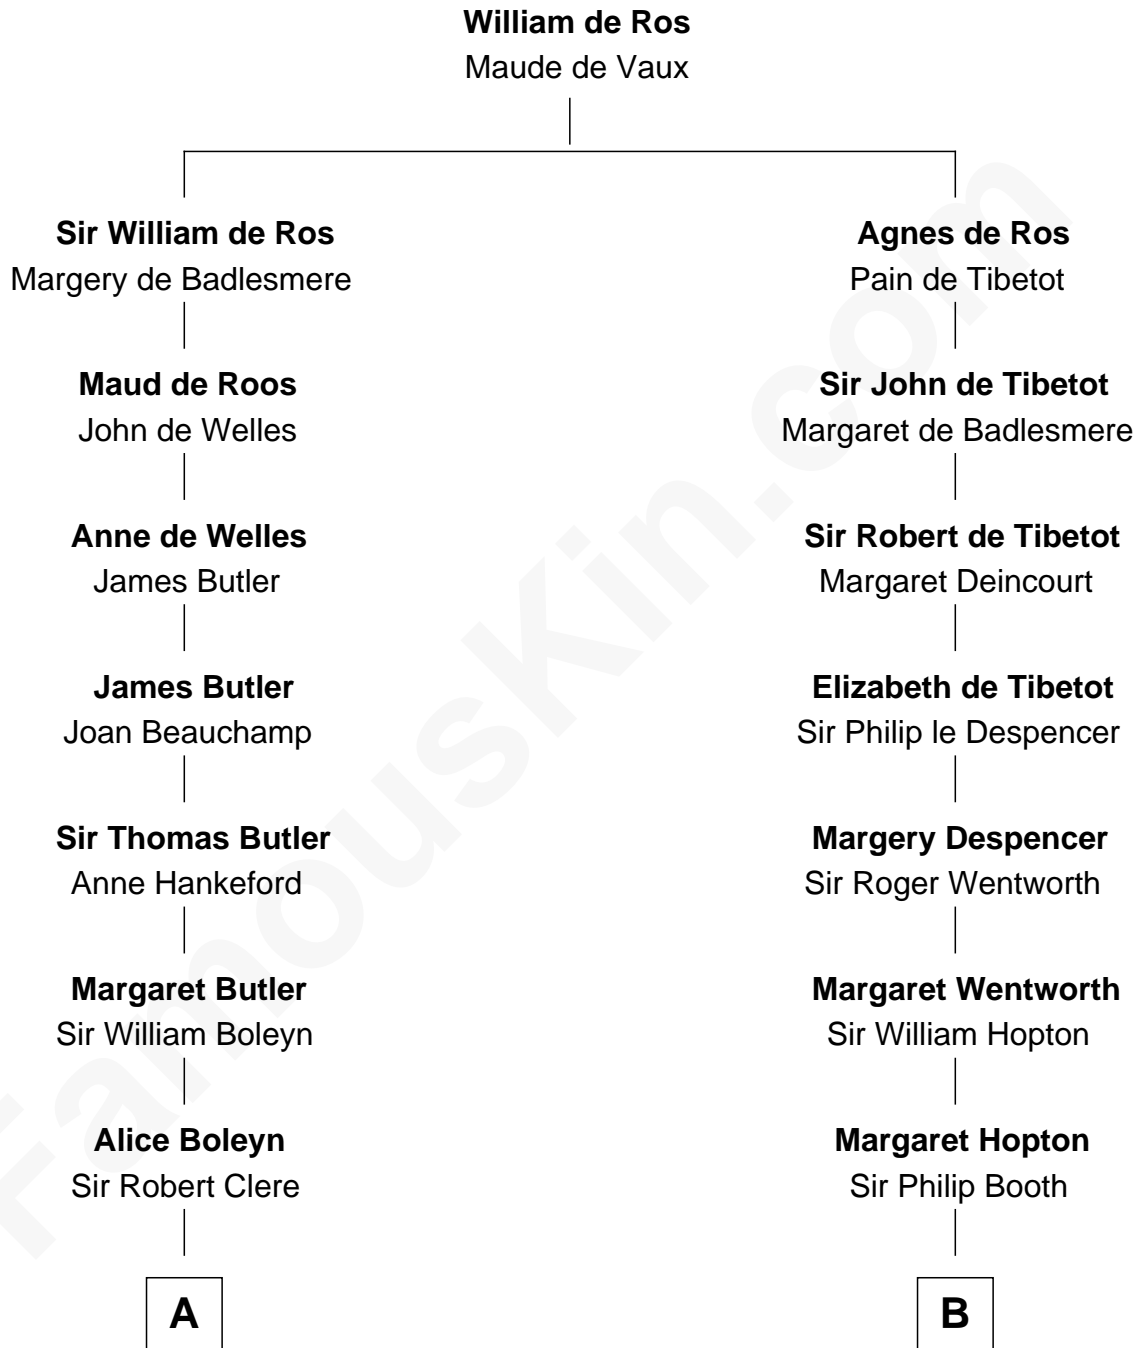

## Relationship Chart of Mamie (Doud) Eisenhower

*First Lady of President Dwight Eisenhower*

16th cousin 5 times removed of

## Thomas Jefferson

*3rd U.S. President and Signer of the Declaration of Independence*

**C**

**George Riggs**

Phebe Caniff

**Maria Riggs**

Eli Doud

**Royal Houghton Doud**

Mary Cornelia Sheldon

**John Sheldon Doud**

Elivera Mathilda Carlson

**Mamie (Doud) Eisenhower**

*First Lady of Dwight Eisenhower*