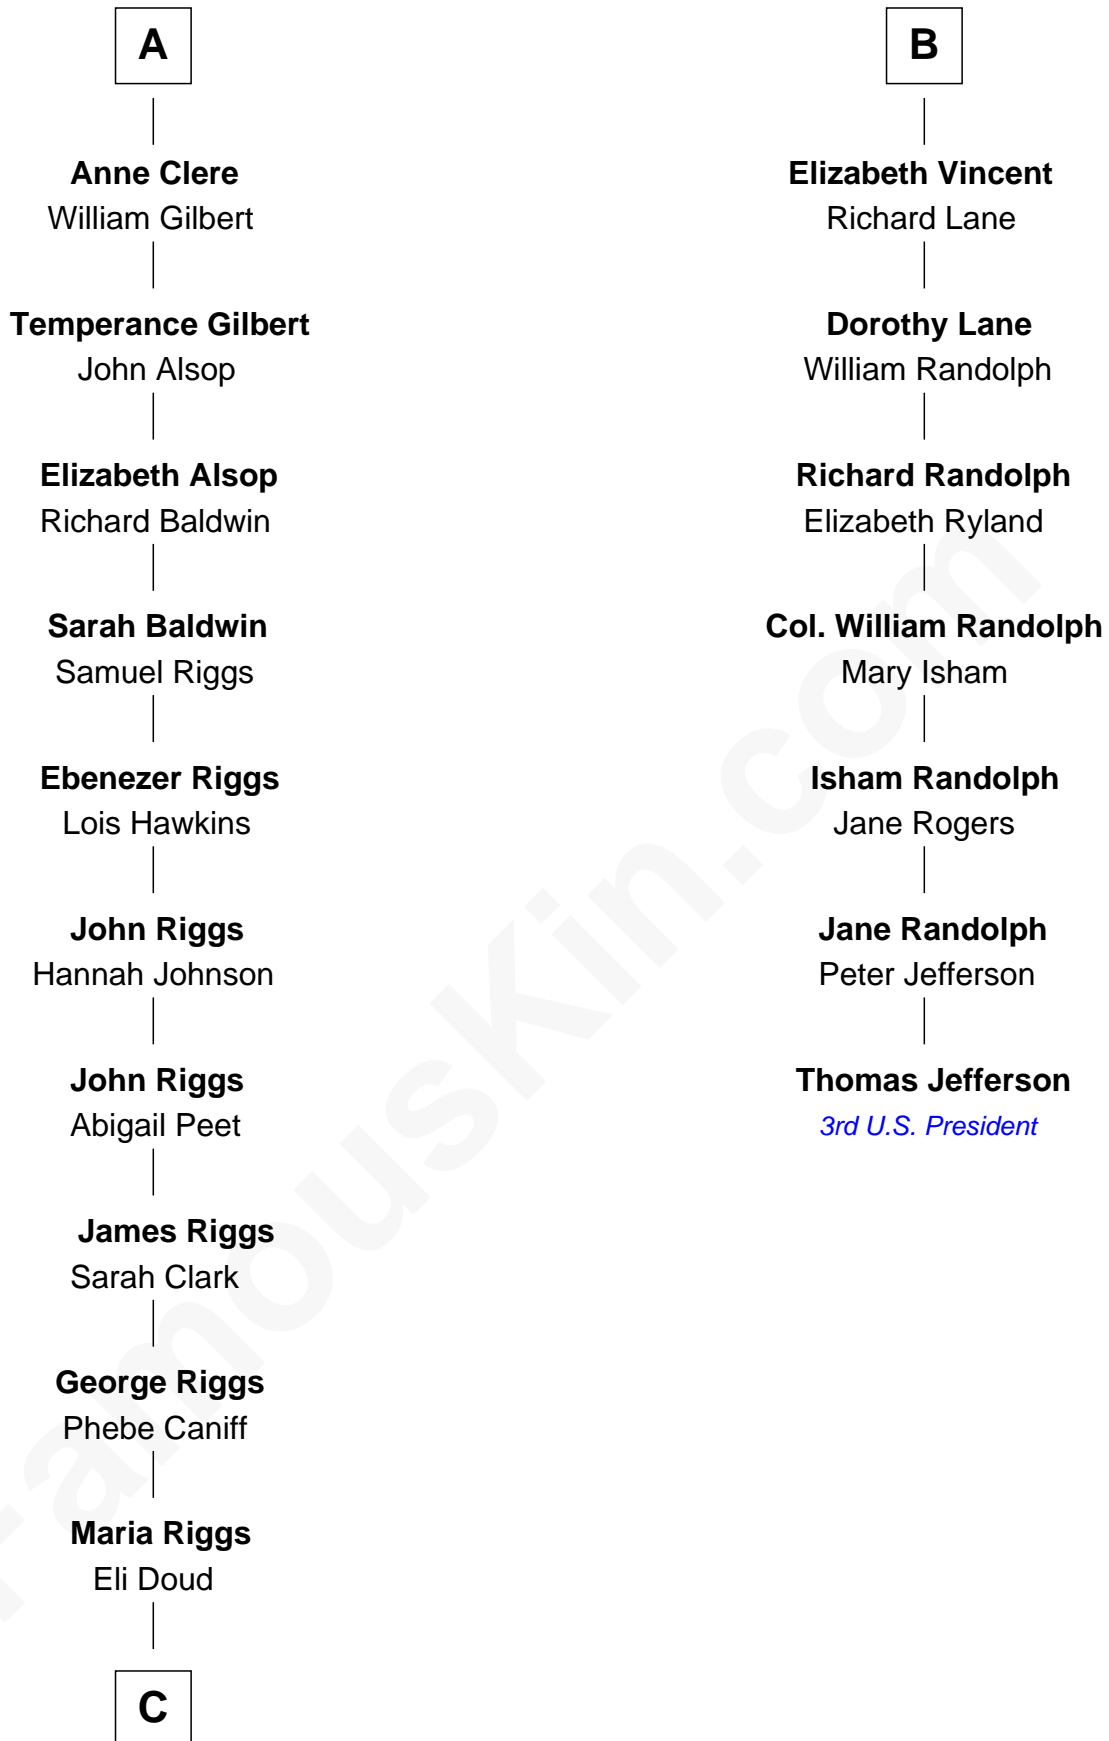

FamousKin.com

Relationship Chart of

Mamie (Doud) Eisenhower

First Lady of President Dwight Eisenhower

13th cousin 6 times removed of

Thomas Jefferson

3rd U.S. President and Signer of the Declaration of Independence

C

—
Royal Houghton Doud

Mary Cornelia Sheldon

—
John Sheldon Doud

Elivera Mathilda Carlson

—
Mamie (Doud) Eisenhower

First Lady of Dwight Eisenhower

FamousKin.com