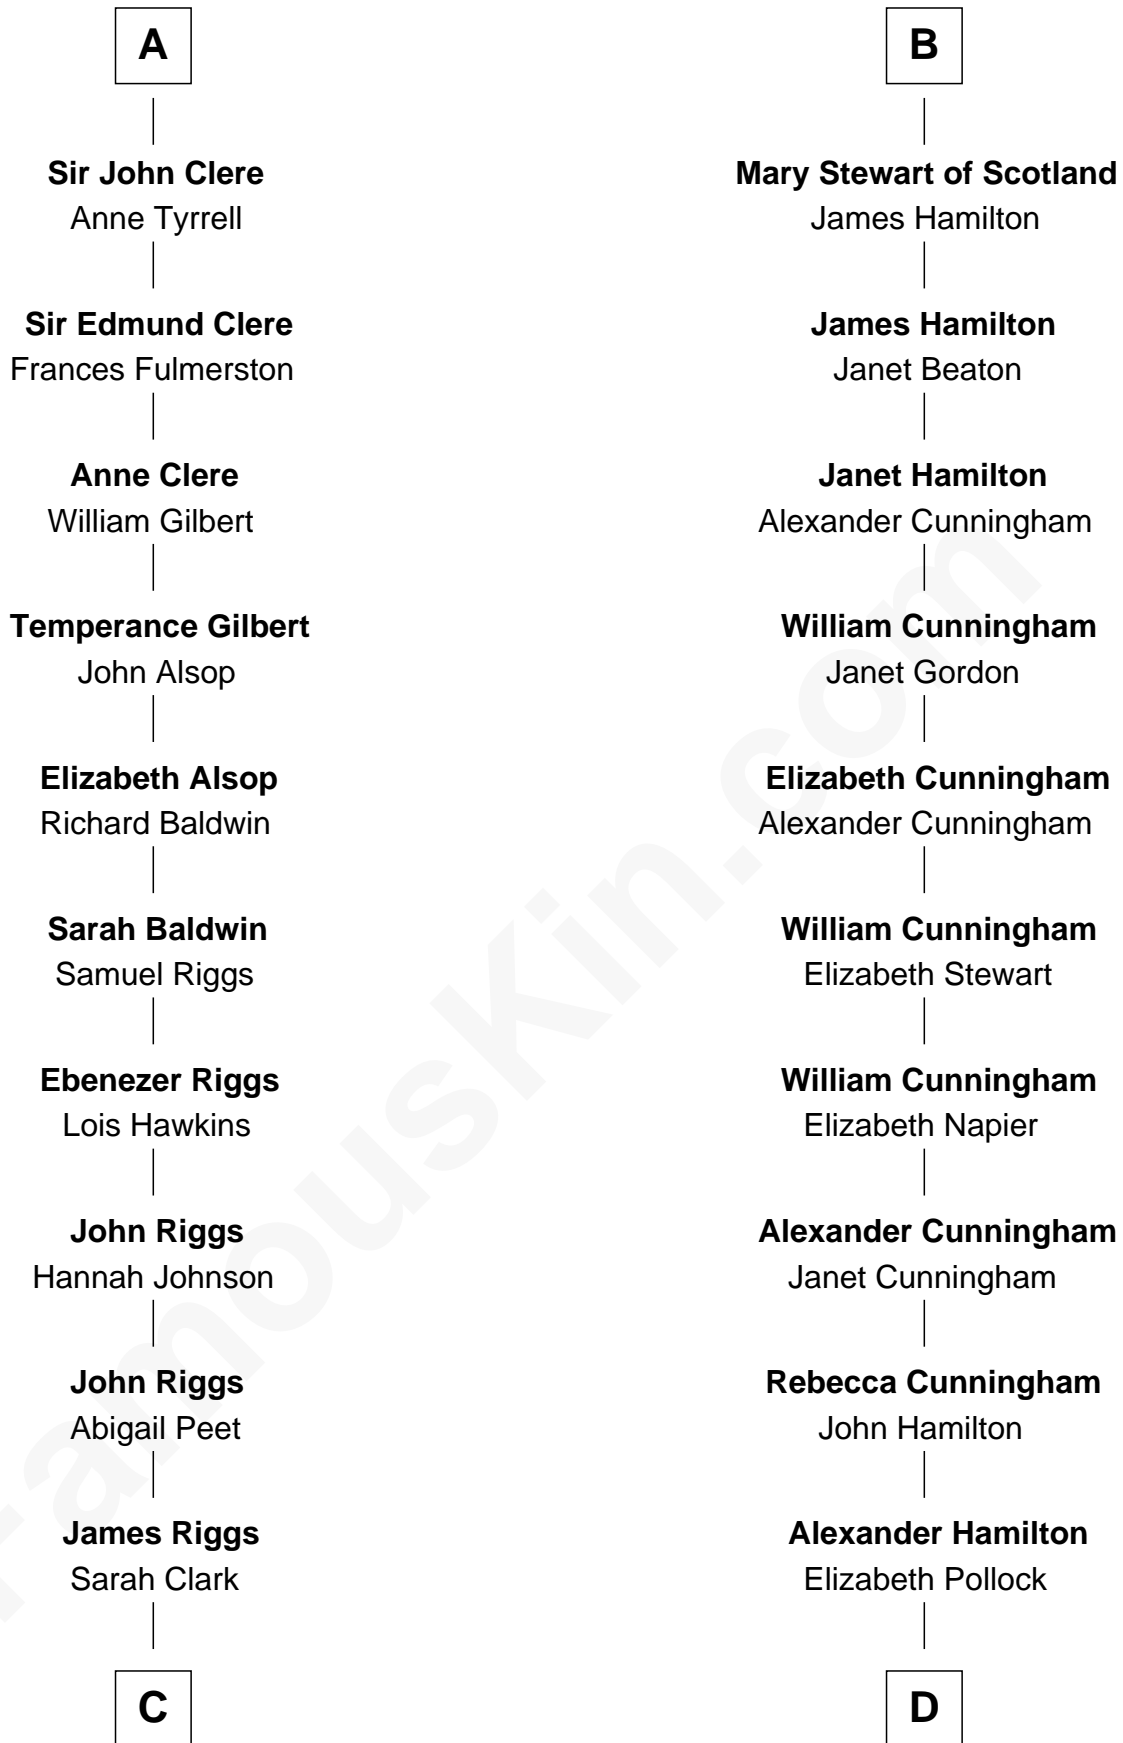

FamousKin.com

Relationship Chart of Mamie (Doud) Eisenhower

First Lady of President Dwight Eisenhower

18th cousin 3 times removed of

Alexander Hamilton

1st U.S. Secretary of the Treasury

C

George Riggs
Phebe Caniff

Maria Riggs
Eli Doud

Royal Houghton Doud
Mary Cornelia Sheldon

John Sheldon Doud
Elivera Mathilda Carlson

Mamie (Doud) Eisenhower
First Lady of Dwight Eisenhower

D

James A. Hamilton
Rachel Fawcett

Alexander Hamilton
1st U.S. Secretary of the Treasury