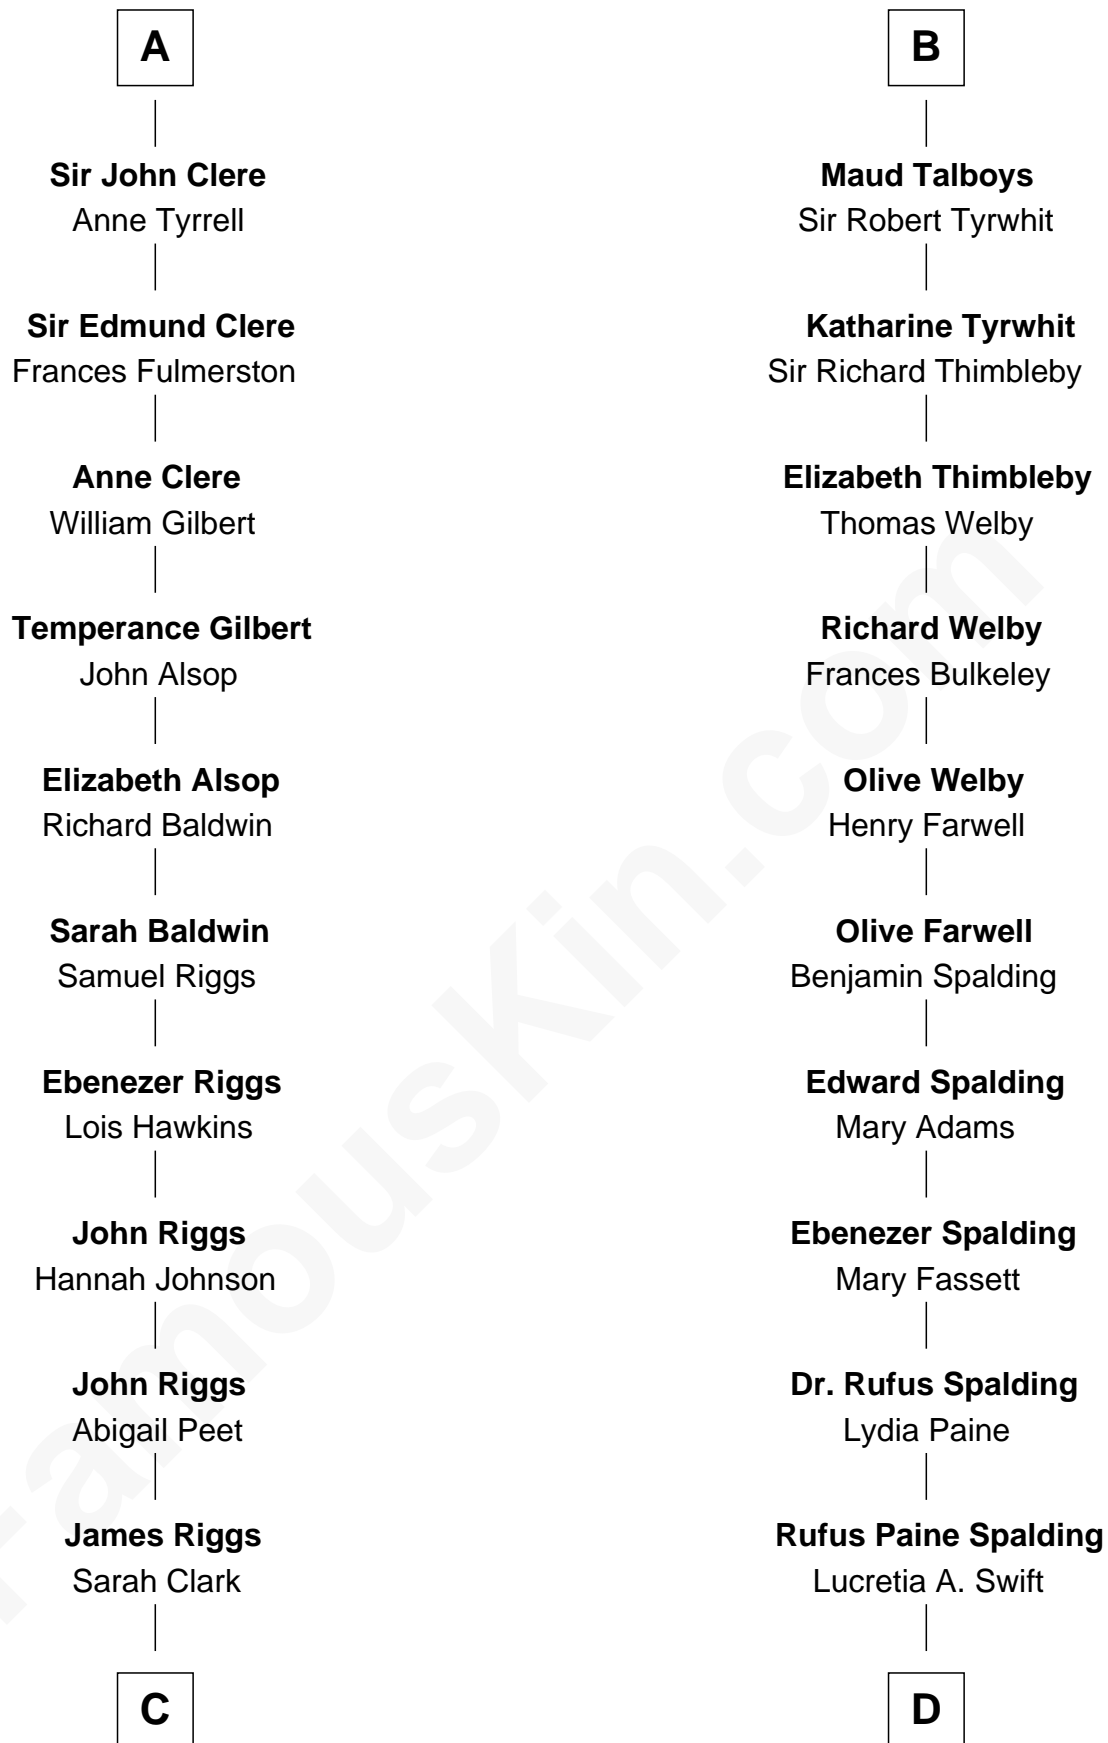

## Relationship Chart of Mamie (Doud) Eisenhower

*First Lady of President Dwight Eisenhower*

18th cousin 3 times removed of

**William Rufus Day**

*36th U.S. Secretary of State*

**Henry Plantagenet**  
Maud de Chaworth

**C**

**George Riggs**  
Phebe Caniff

**Maria Riggs**  
Eli Doud

**Royal Houghton Doud**  
Mary Cornelia Sheldon

**John Sheldon Doud**  
Elivera Mathilda Carlson

**Mamie (Doud) Eisenhower**  
*First Lady of Dwight Eisenhower*