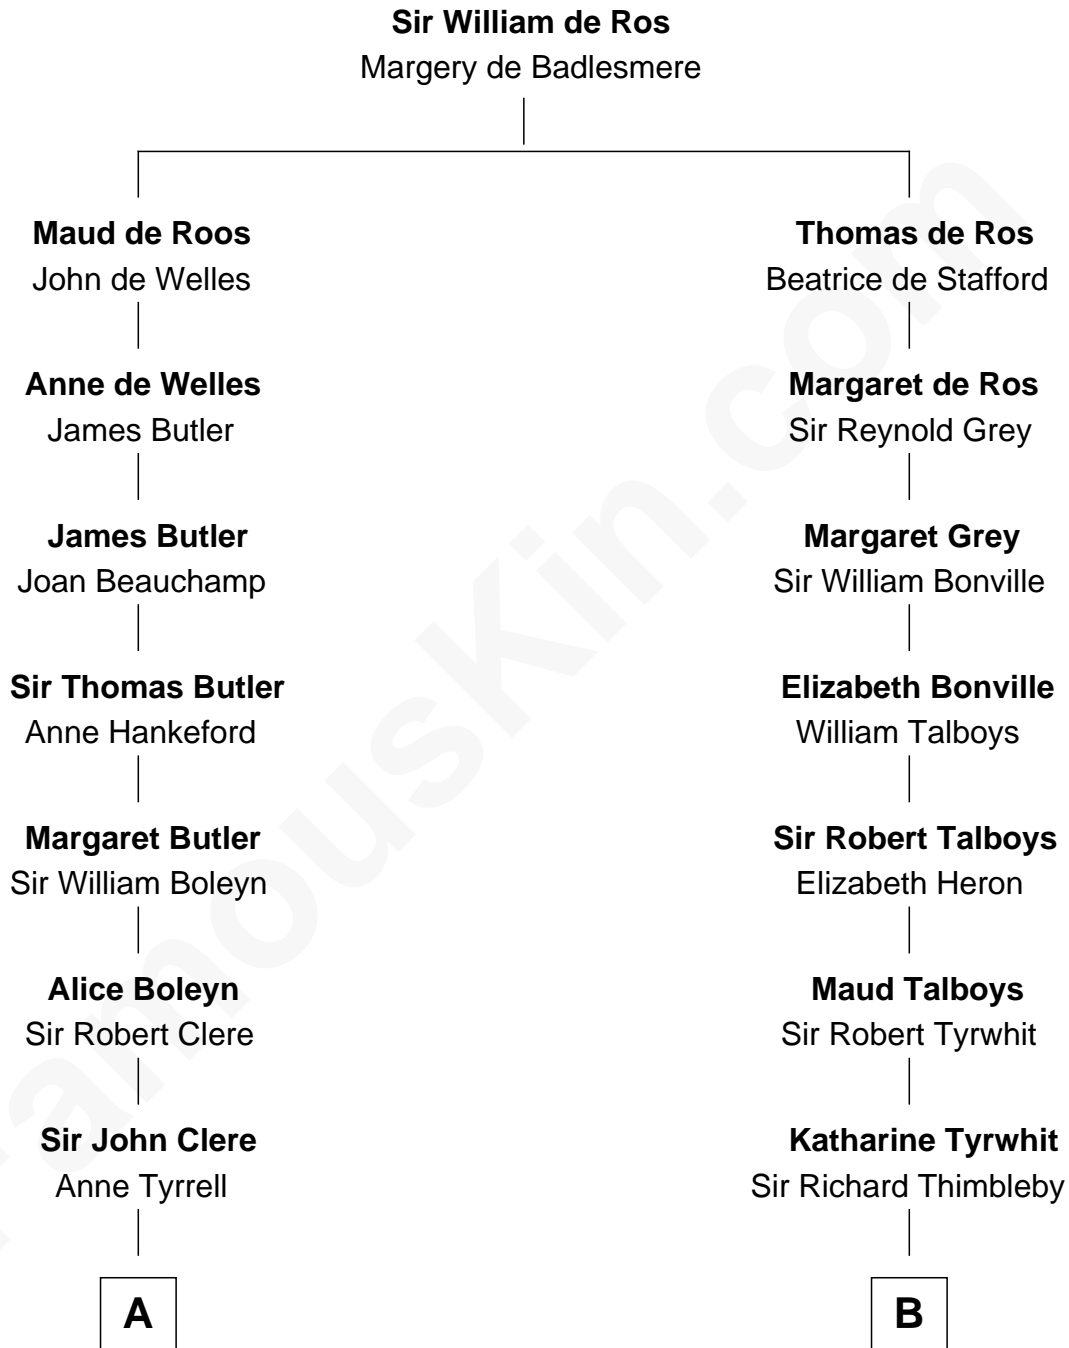

FamousKin.com

Relationship Chart of Mamie (Doud) Eisenhower

First Lady of President Dwight Eisenhower

16th cousin 4 times removed of

William Rufus Day

36th U.S. Secretary of State

C

—
Maria Riggs

Eli Doud

—
Royal Houghton Doud

Mary Cornelia Sheldon

—
John Sheldon Doud

Elivera Mathilda Carlson

—
Mamie (Doud) Eisenhower

First Lady of Dwight Eisenhower

FamousKin.com