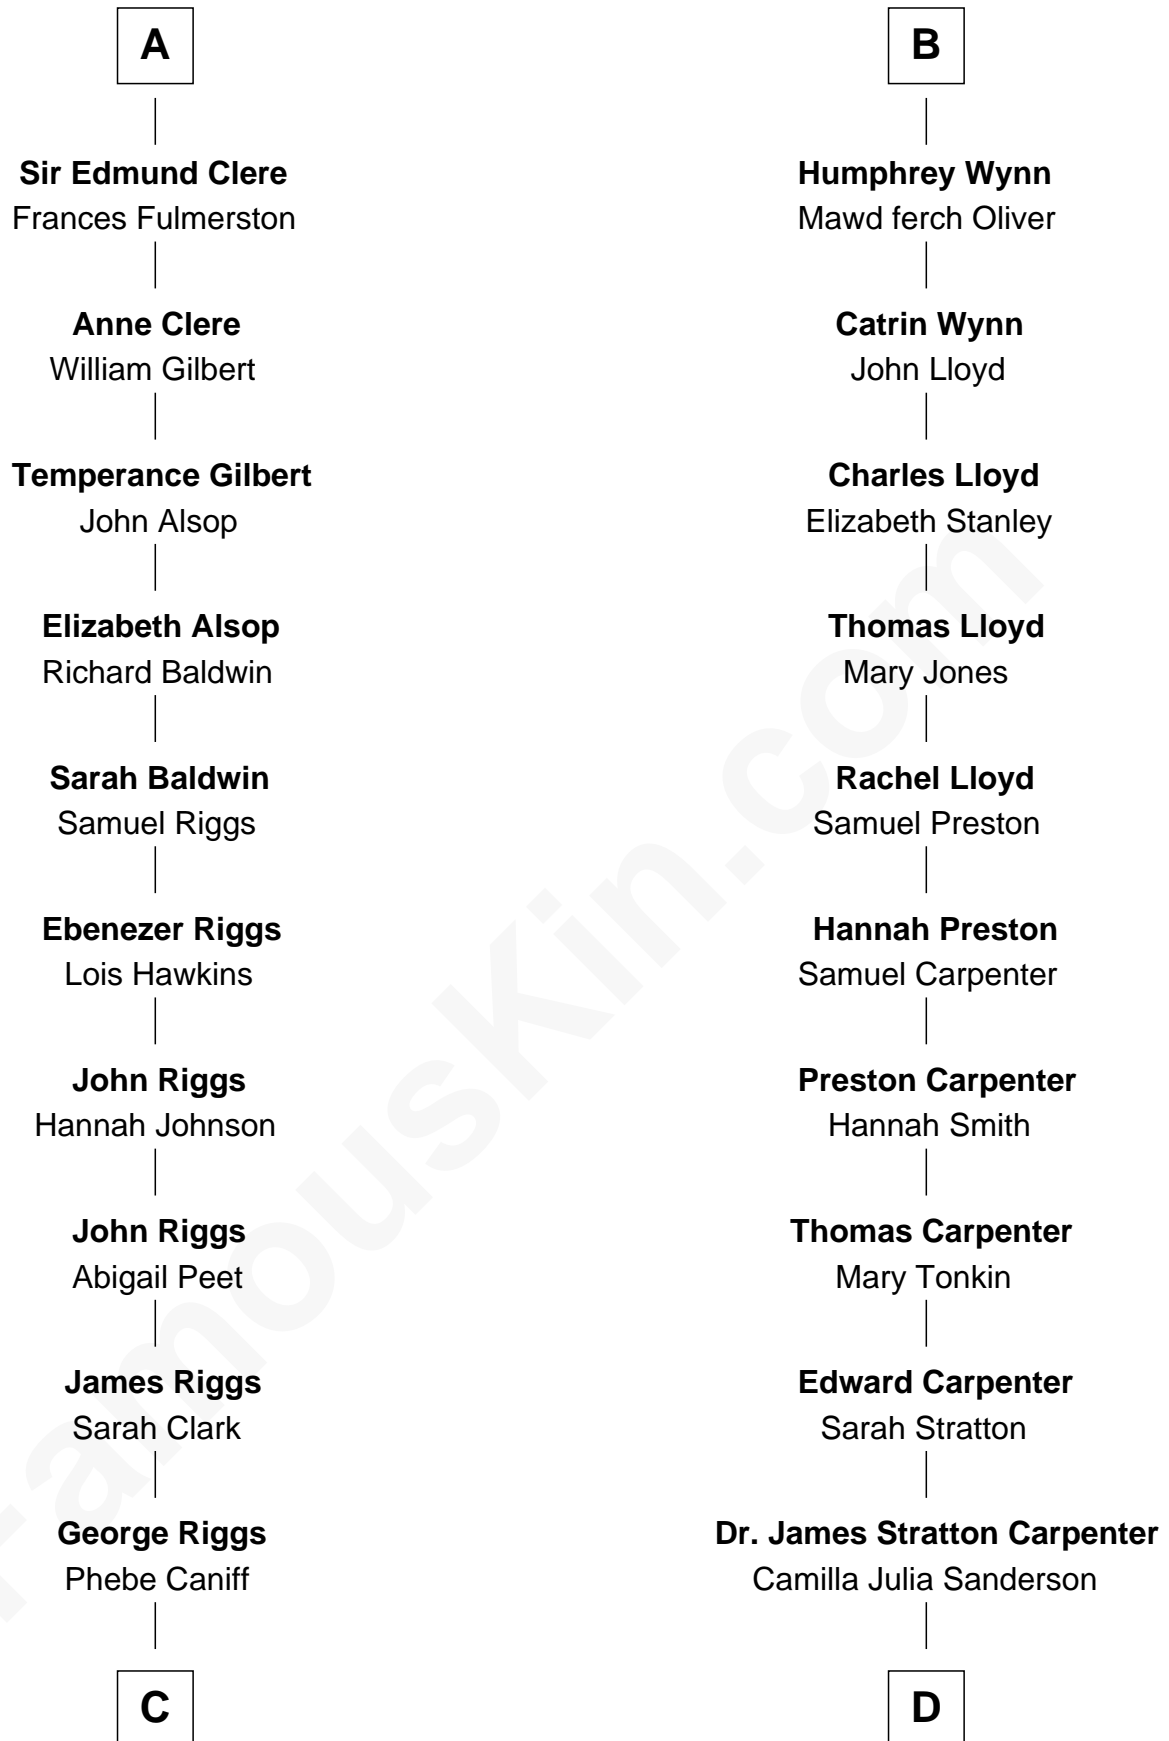

FamousKin.com

Relationship Chart of Mamie (Doud) Eisenhower

First Lady of President Dwight Eisenhower

20th cousin 1 time removed of

Mary Chapin Carpenter
Singer and Songwriter

C

Maria Riggs
Eli Doud

Royal Houghton Doud
Mary Cornelia Sheldon

John Sheldon Doud
Elivera Mathilda Carlson

Mamie (Doud) Eisenhower
First Lady of Dwight Eisenhower

D

Dr. John Thomas Carpenter
Eliza Adelaide Hill

Dr. James Stratton Carpenter
Lillian Louise Chapin

Chapin Carpenter
Ruth Smythe