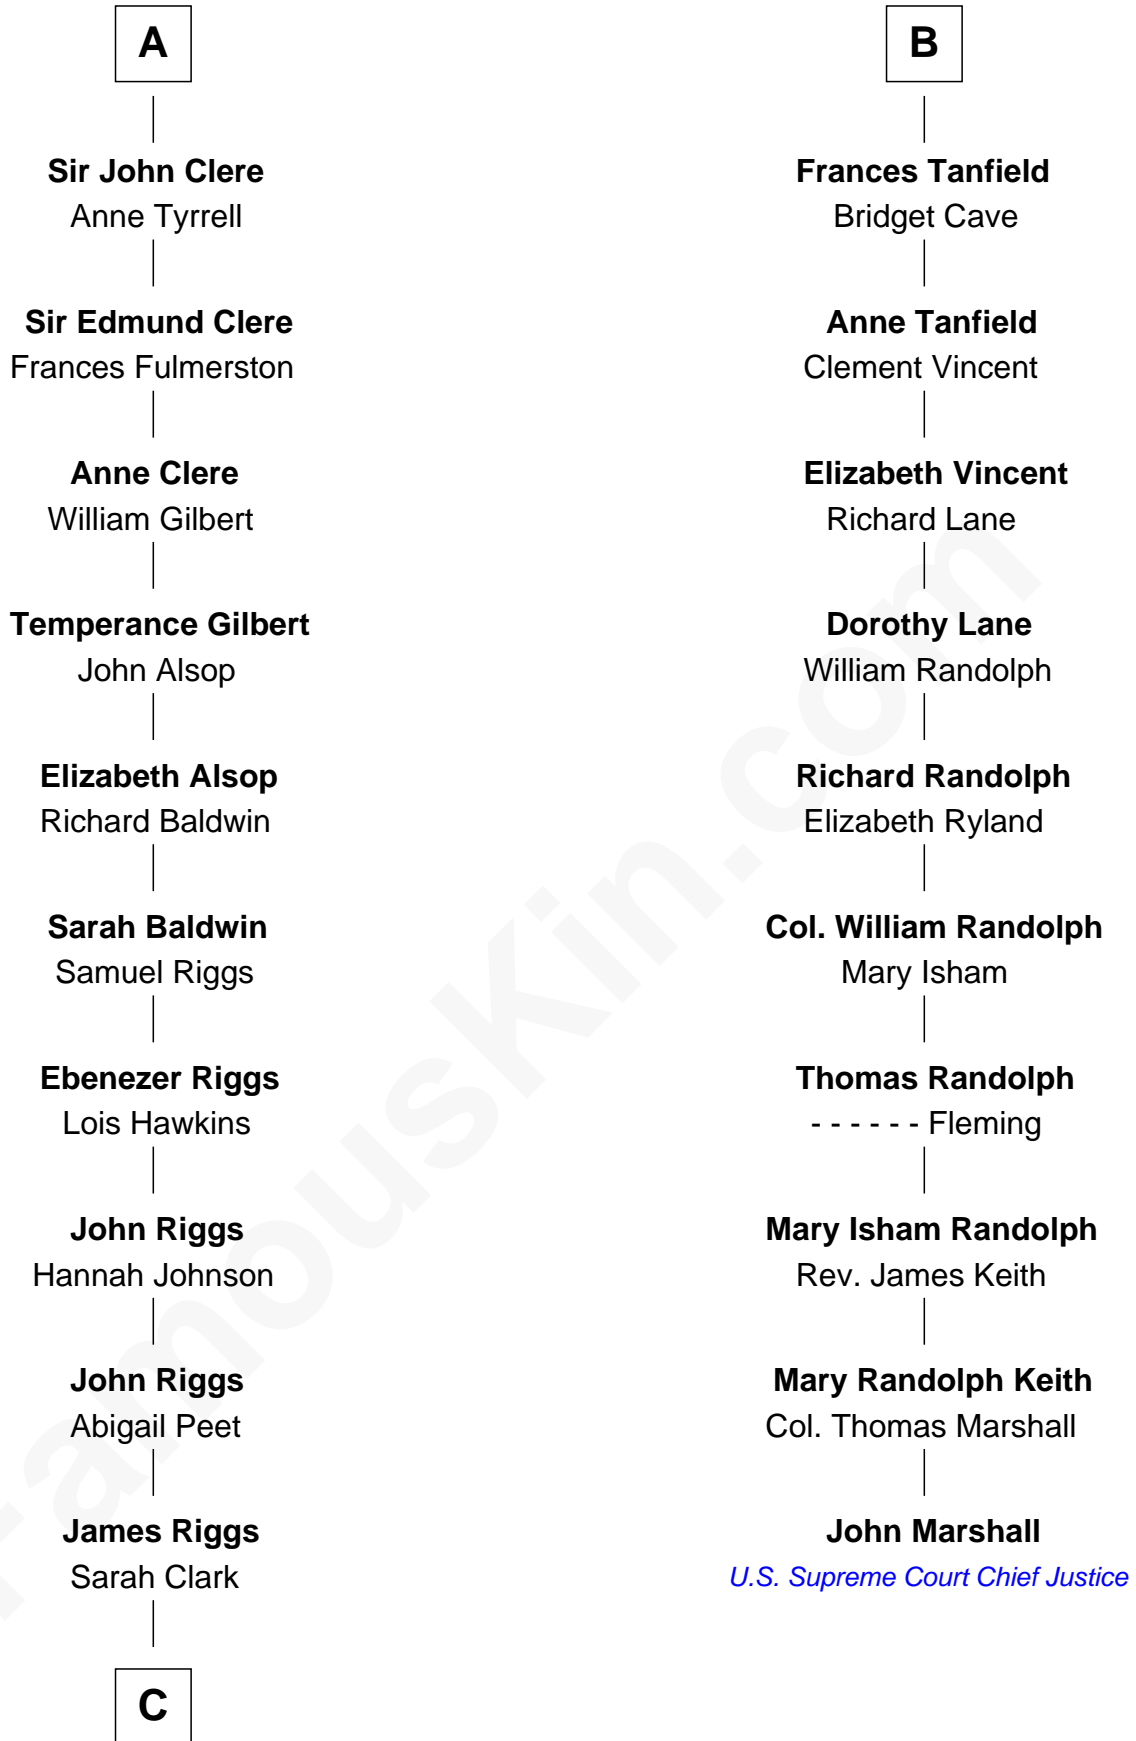

FamousKin.com

Relationship Chart of Mamie (Doud) Eisenhower

First Lady of President Dwight Eisenhower

16th cousin 5 times removed of

John Marshall

4th Chief Justice of the U.S. Supreme Court

C

George Riggs

Phebe Caniff

Maria Riggs

Eli Doud

Royal Houghton Doud

Mary Cornelia Sheldon

John Sheldon Doud

Elivera Mathilda Carlson

Mamie (Doud) Eisenhower

First Lady of Dwight Eisenhower

FamousKin.com