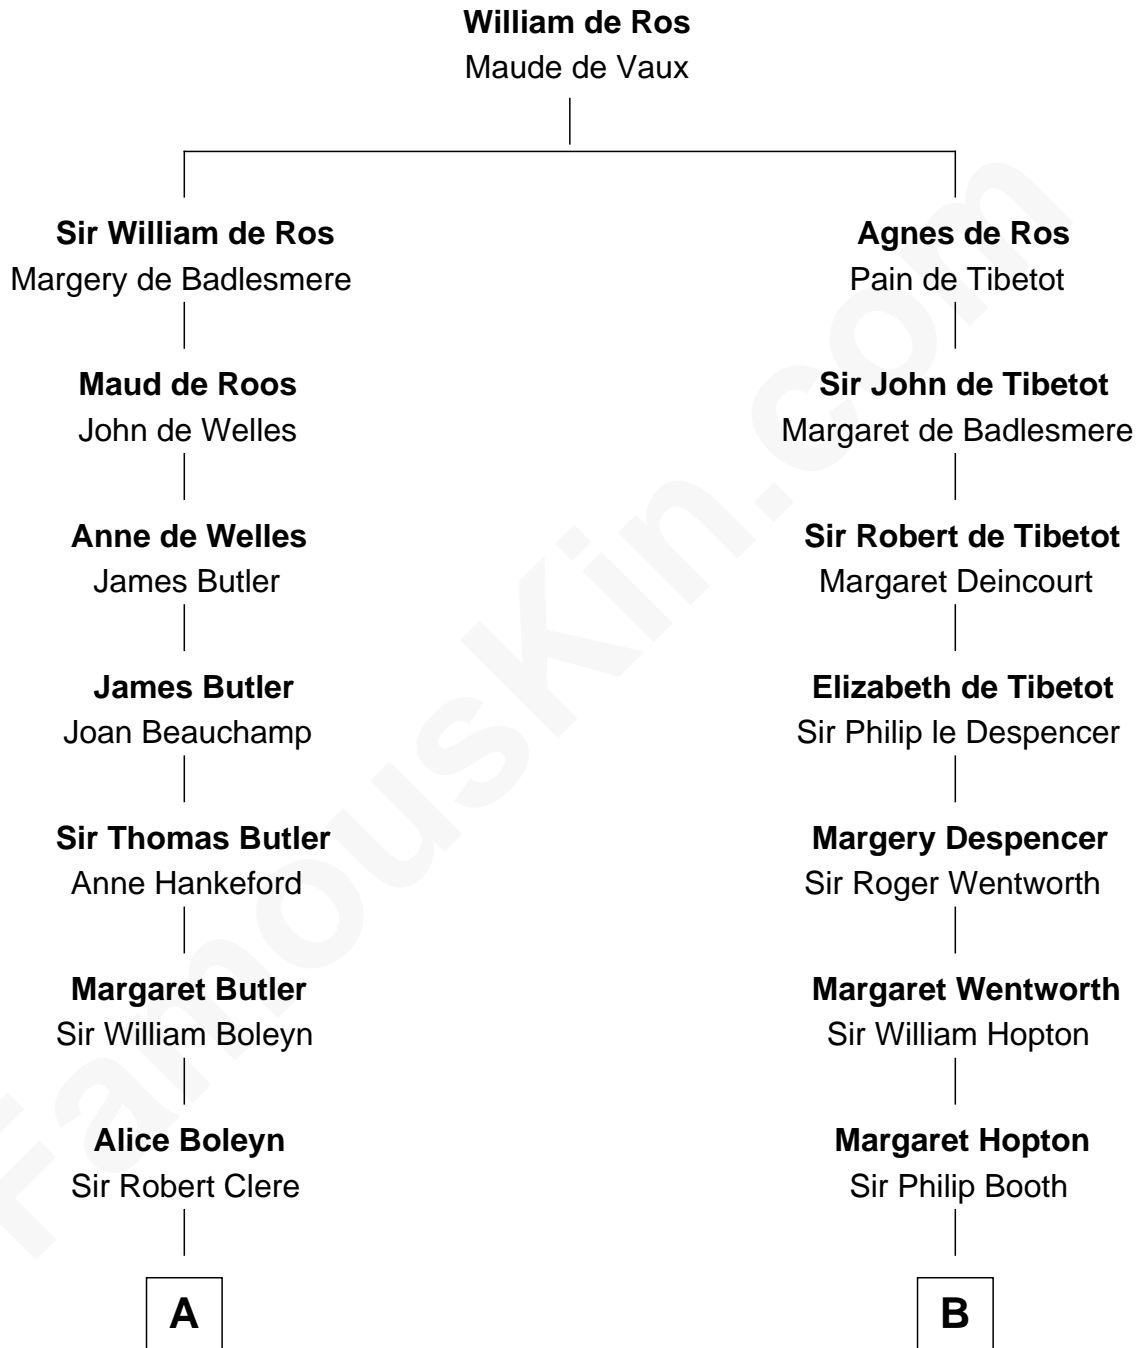

FamousKin.com

Relationship Chart of Mamie (Doud) Eisenhower

First Lady of President Dwight Eisenhower

17th cousin 4 times removed of

John Marshall

4th Chief Justice of the U.S. Supreme Court

C

George Riggs

Phebe Caniff

Maria Riggs

Eli Doud

Royal Houghton Doud

Mary Cornelia Sheldon

John Sheldon Doud

Elivera Mathilda Carlson

Mamie (Doud) Eisenhower

First Lady of Dwight Eisenhower