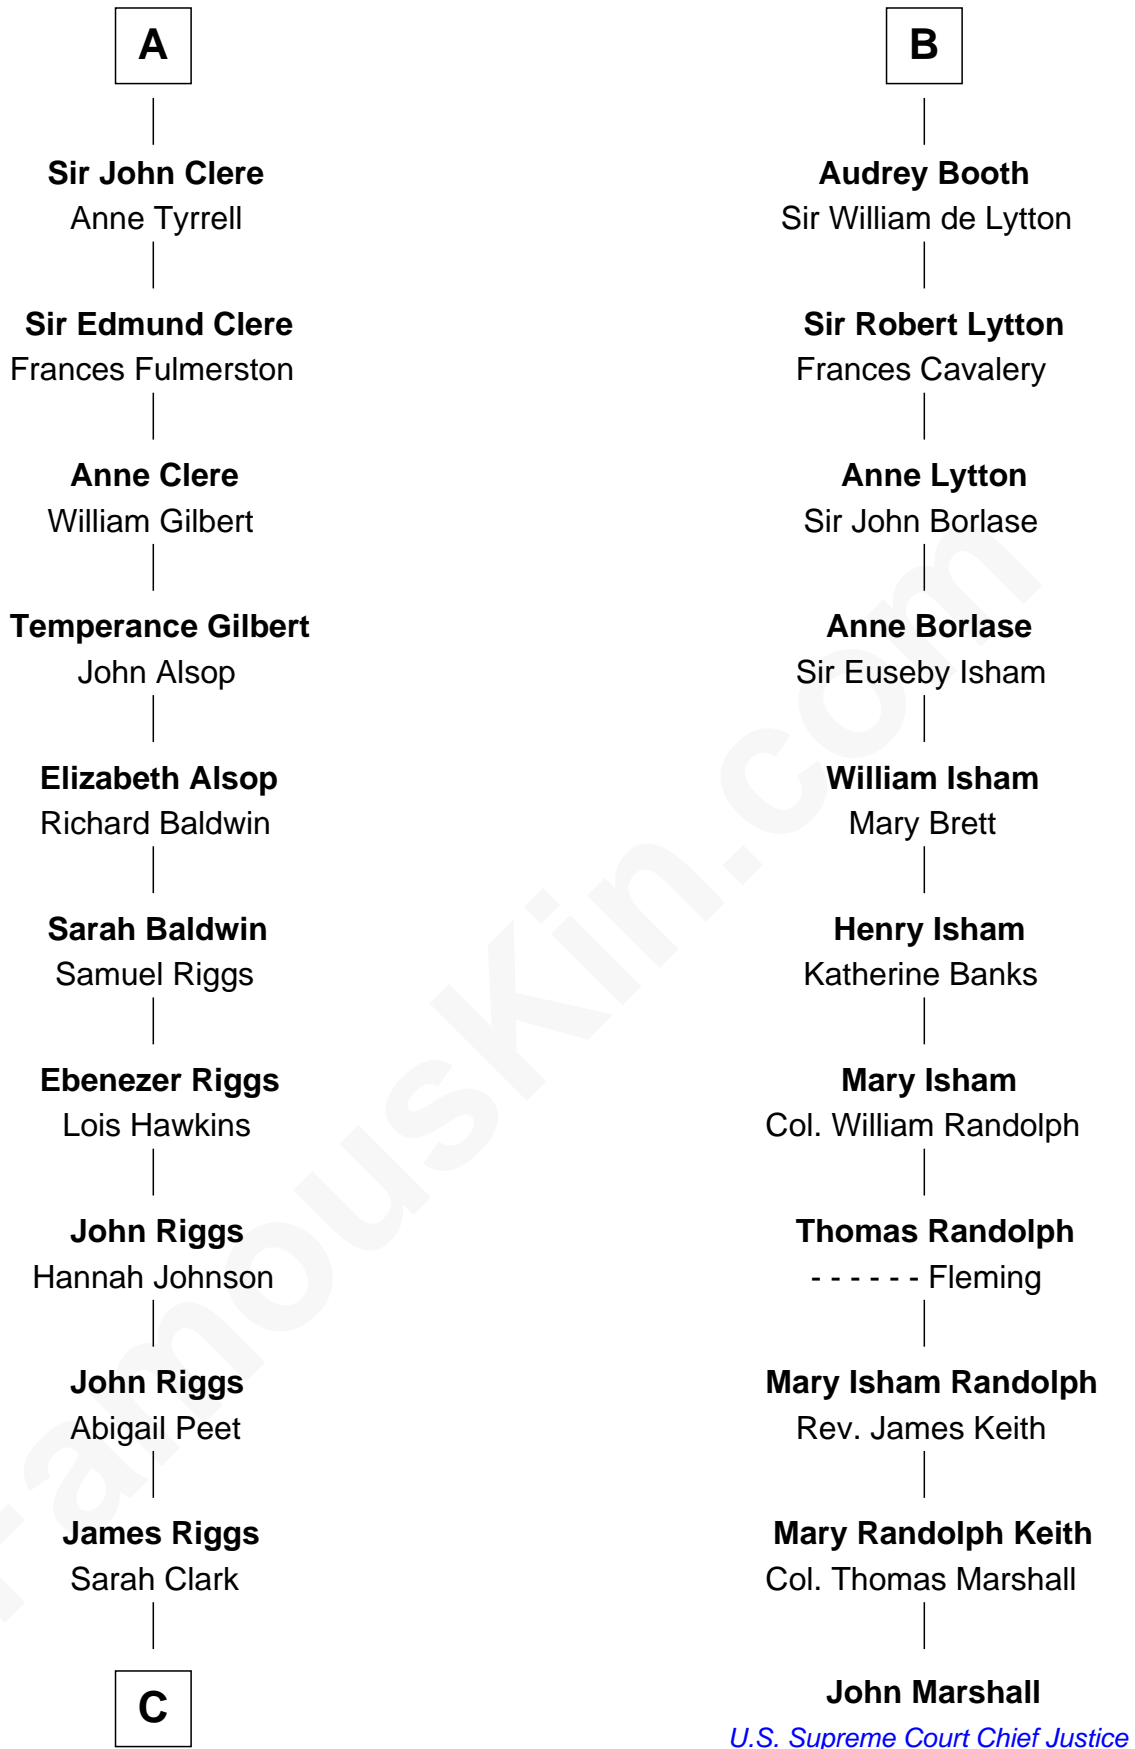

FamousKin.com

Relationship Chart of Mamie (Doud) Eisenhower

First Lady of President Dwight Eisenhower

17th cousin 4 times removed of

John Marshall

4th Chief Justice of the U.S. Supreme Court

C

George Riggs

Phebe Caniff

Maria Riggs

Eli Doud

Royal Houghton Doud

Mary Cornelia Sheldon

John Sheldon Doud

Elivera Mathilda Carlson

Mamie (Doud) Eisenhower

First Lady of Dwight Eisenhower