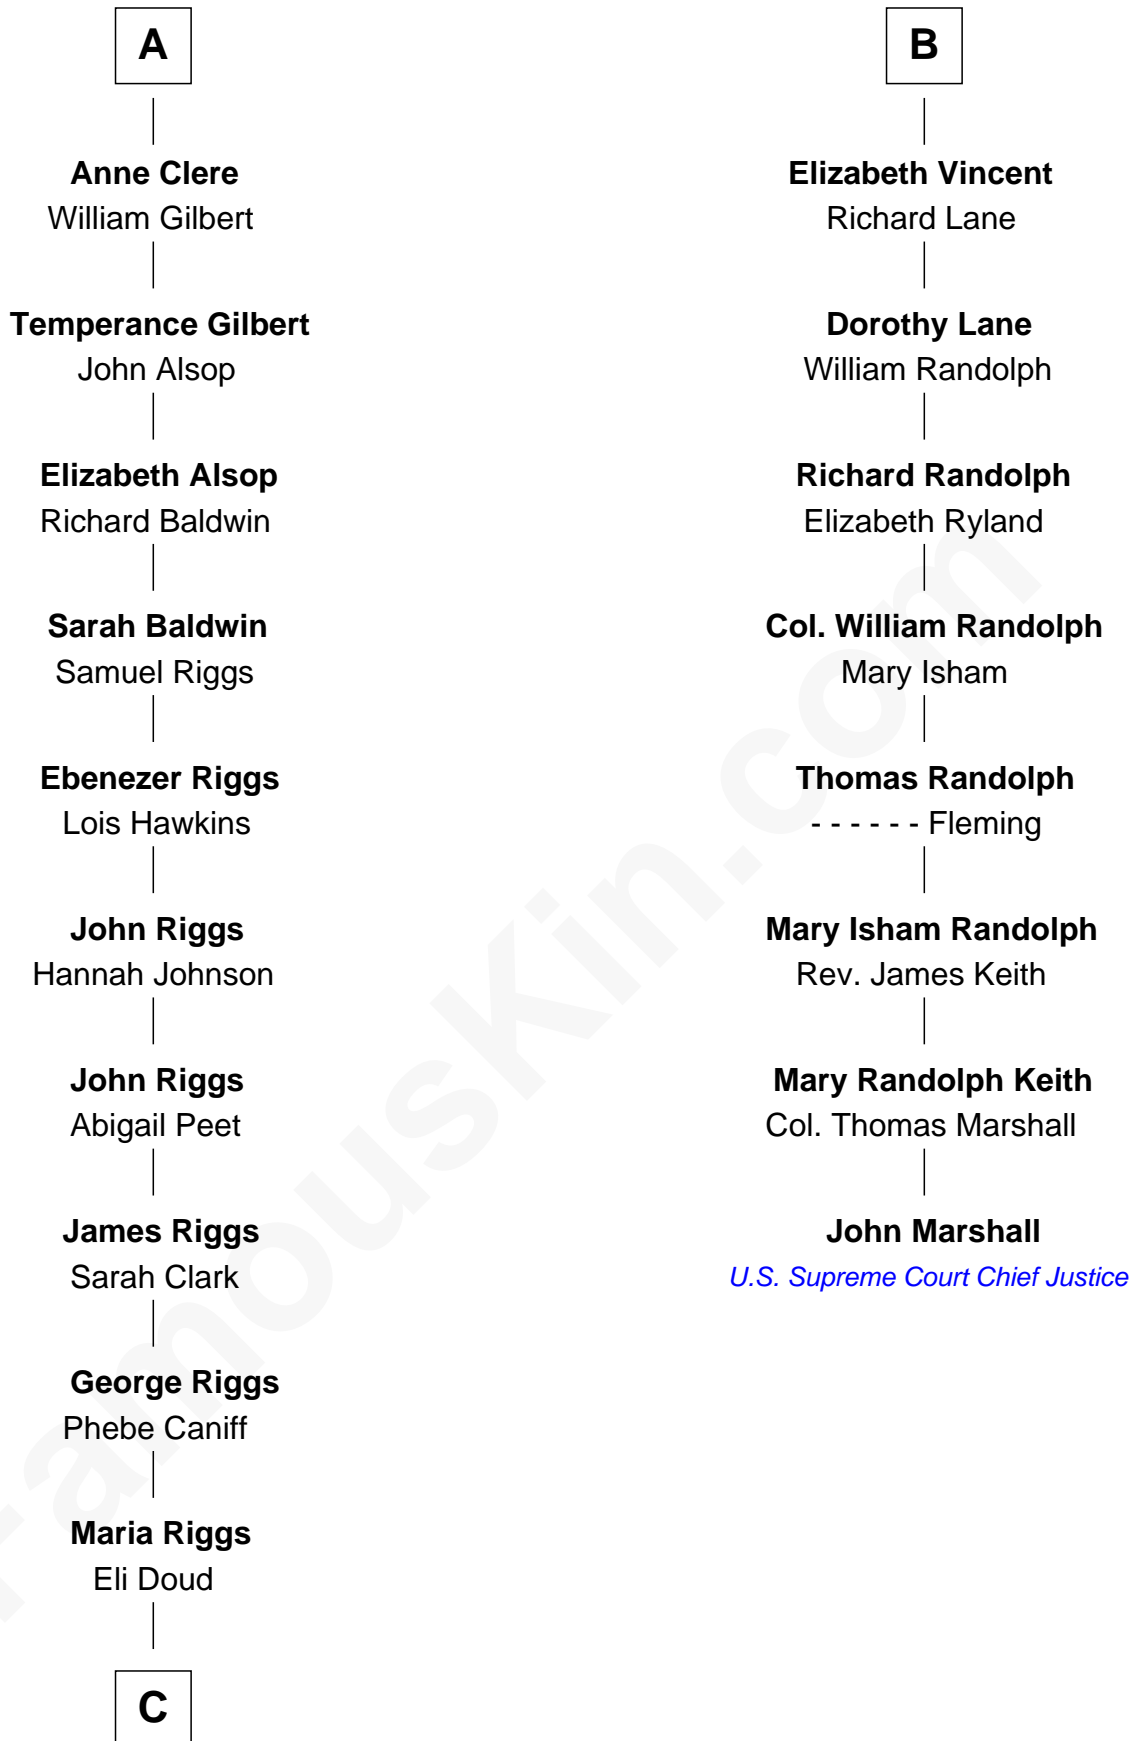

FamousKin.com

Relationship Chart of Mamie (Doud) Eisenhower

First Lady of President Dwight Eisenhower

14th cousin 5 times removed of

John Marshall

4th Chief Justice of the U.S. Supreme Court

C

—
Royal Houghton Doud

Mary Cornelia Sheldon

—
John Sheldon Doud

Elivera Mathilda Carlson

—
Mamie (Doud) Eisenhower

First Lady of Dwight Eisenhower

FamousKin.com