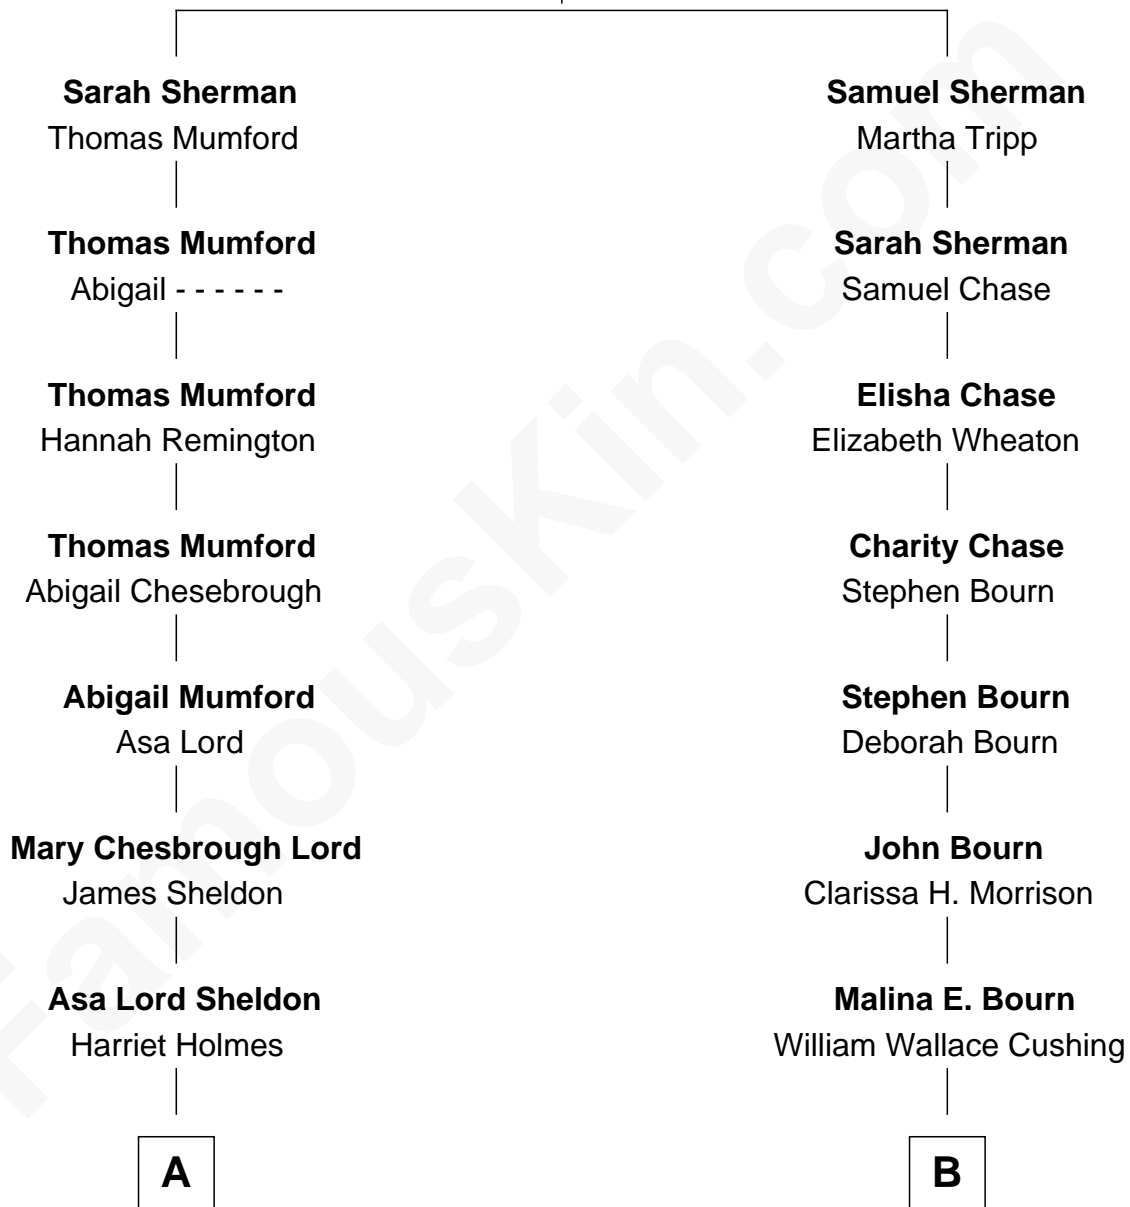

FamousKin.com

Relationship Chart of Mamie (Doud) Eisenhower

First Lady of President Dwight Eisenhower

9th cousin 1 time removed of

Gene Roddenberry

Creator of Star Trek

Philip Sherman

Sarah Odding

Gene Roddenberry photo by [NASA on the Commons](#)