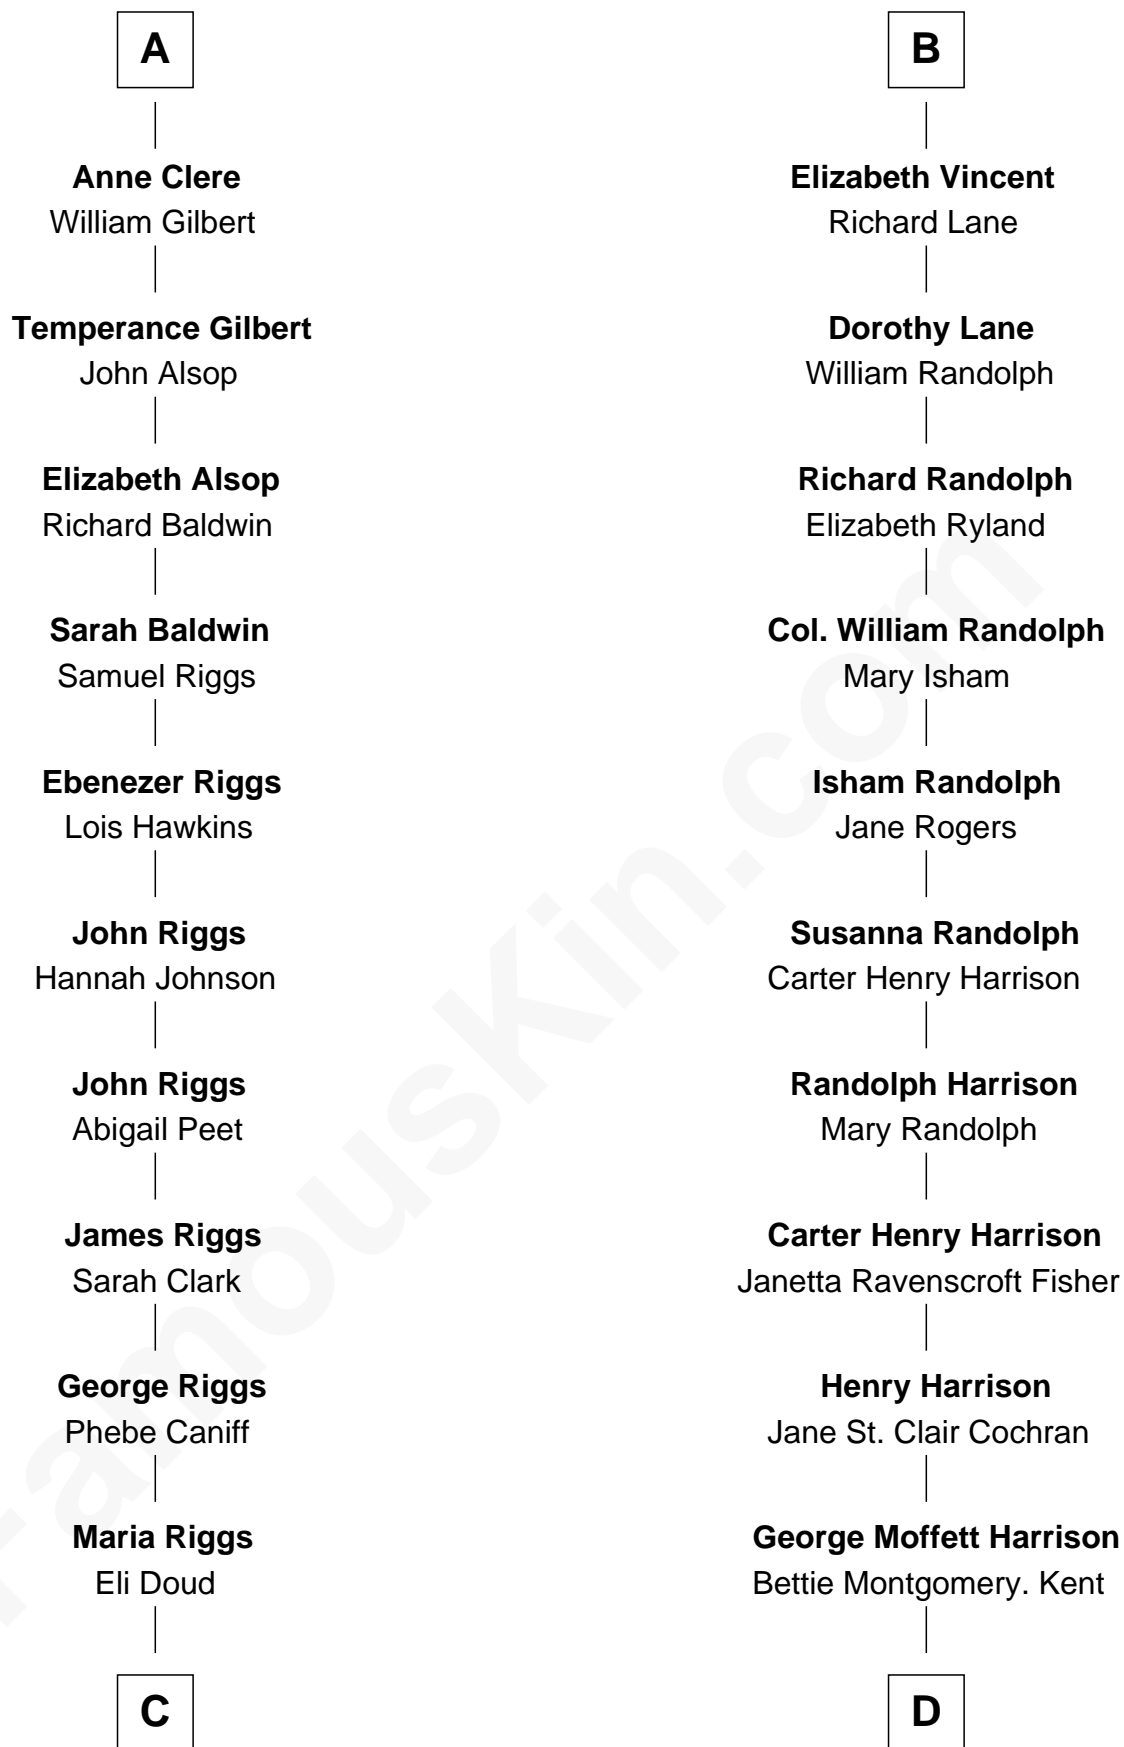

## Relationship Chart of Mamie (Doud) Eisenhower

*First Lady of President Dwight Eisenhower*

19th cousin 1 time removed of

**Edward Norton**

*Movie Actor*

**Sir Richard Fitzalan**

Elizabeth de Bohun

**C**

**Royal Houghton Doud**  
Mary Cornelia Sheldon

**John Sheldon Doud**  
Elivera Mathilda Carlson

**Mamie (Doud) Eisenhower**  
*First Lady of Dwight Eisenhower*

**D**

**Joseph Kent Harrison**  
Cornelia Long Somerville