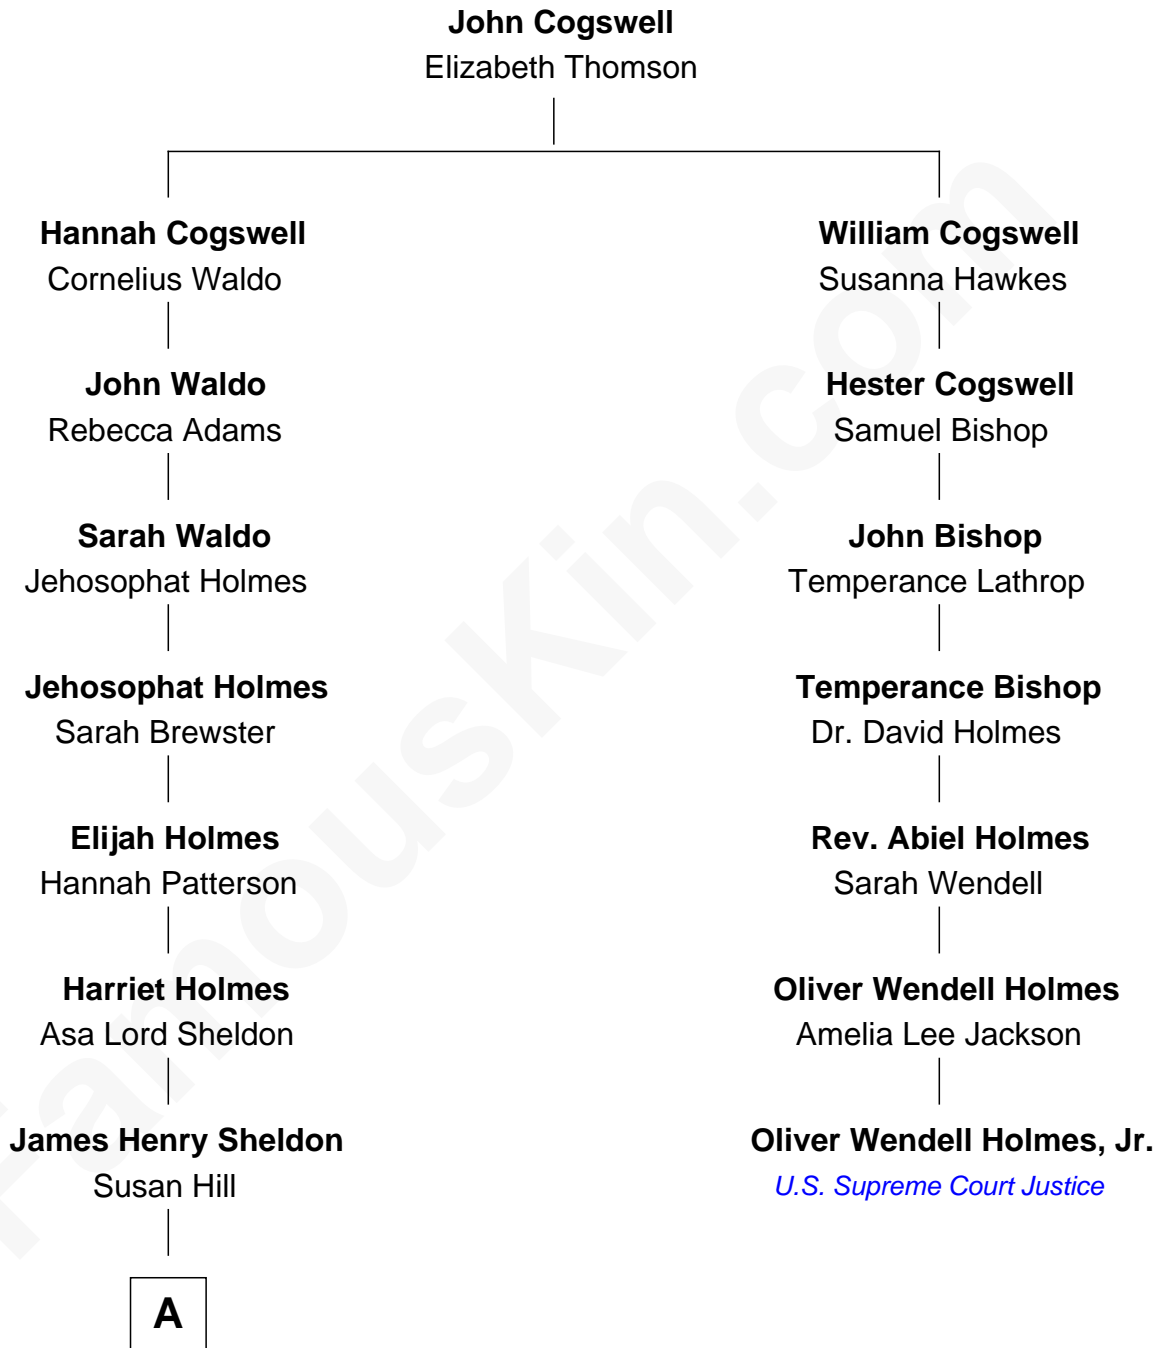

FamousKin.com
Relationship Chart of
Mamie (Doud) Eisenhower

First Lady of President Dwight Eisenhower

6th cousin 3 times removed of

Oliver Wendell Holmes, Jr.

U.S. Supreme Court Justice

A

—
Mary Cornelia Sheldon

Royal Houghton Doud

—
John Sheldon Doud

Elivera Mathilda Carlson

—
Mamie (Doud) Eisenhower

First Lady of Dwight Eisenhower

FamousKin.com