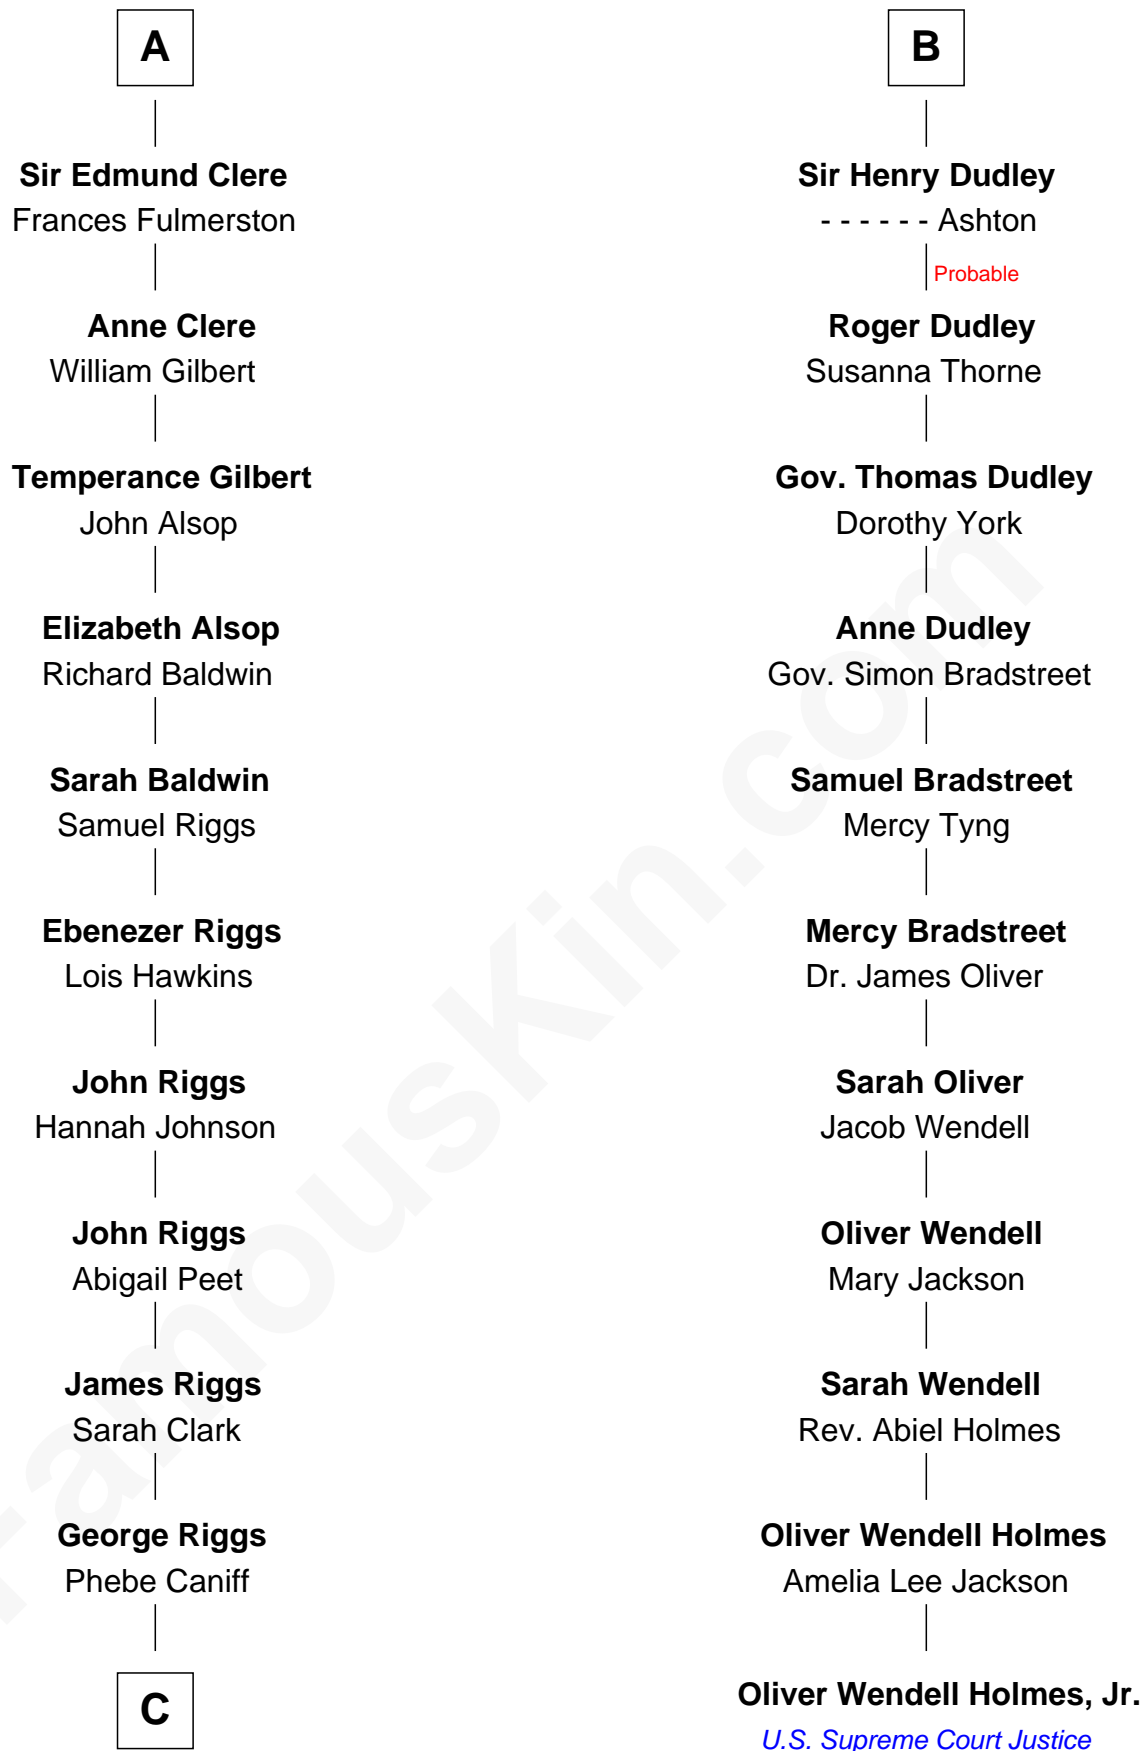

FamousKin.com

Relationship Chart of Mamie (Doud) Eisenhower

First Lady of President Dwight Eisenhower

17th cousin 3 times removed of

Oliver Wendell Holmes, Jr.
U.S. Supreme Court Justice

C

—
Maria Riggs

Eli Doud

—
Royal Houghton Doud

Mary Cornelia Sheldon

—
John Sheldon Doud

Elivera Mathilda Carlson

—
Mamie (Doud) Eisenhower

First Lady of Dwight Eisenhower

FamousKin.com