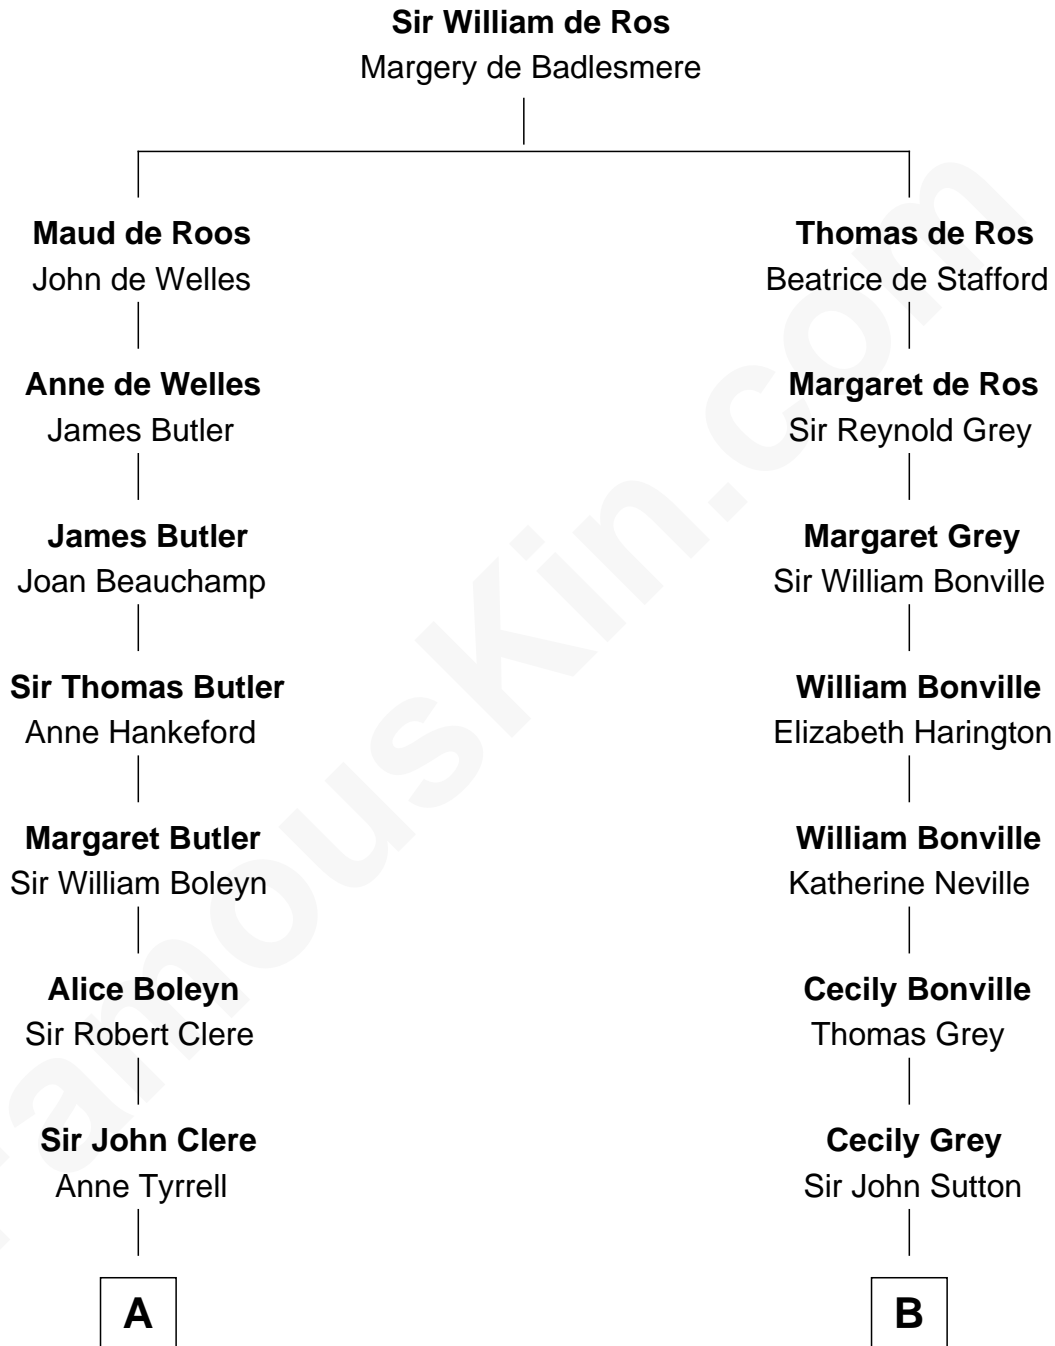

FamousKin.com

Relationship Chart of Mamie (Doud) Eisenhower

First Lady of President Dwight Eisenhower

17th cousin 3 times removed of

Oliver Wendell Holmes, Jr.
U.S. Supreme Court Justice

C

—
Maria Riggs

Eli Doud

—
Royal Houghton Doud

Mary Cornelia Sheldon

—
John Sheldon Doud

Elivera Mathilda Carlson

—
Mamie (Doud) Eisenhower

First Lady of Dwight Eisenhower

FamousKin.com