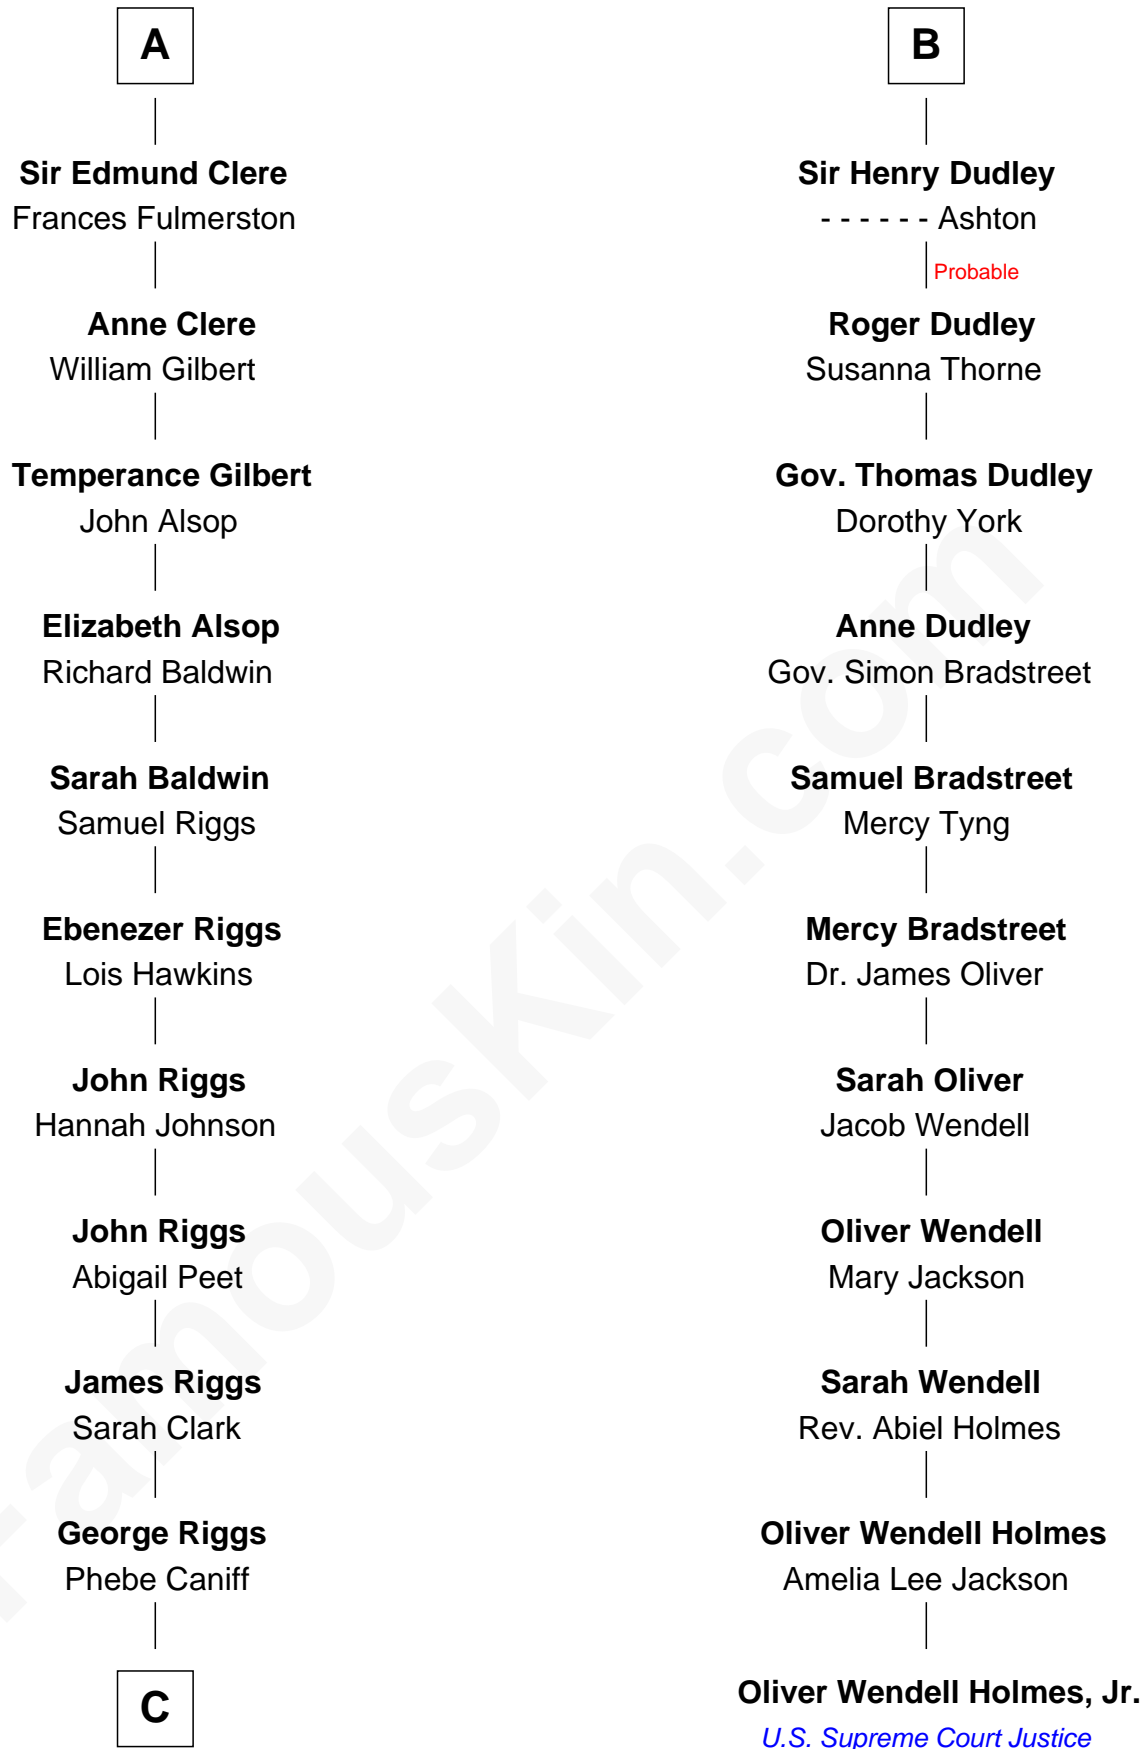

# FamousKin.com

## Relationship Chart of Mamie (Doud) Eisenhower

*First Lady of President Dwight Eisenhower*

17th cousin 3 times removed of

**Oliver Wendell Holmes, Jr.**  
*U.S. Supreme Court Justice*

**C**

—  
**Maria Riggs**

Eli Doud

—  
**Royal Houghton Doud**

Mary Cornelia Sheldon

—  
**John Sheldon Doud**

Elivera Mathilda Carlson

—  
**Mamie (Doud) Eisenhower**

*First Lady of Dwight Eisenhower*

FamousKin.com