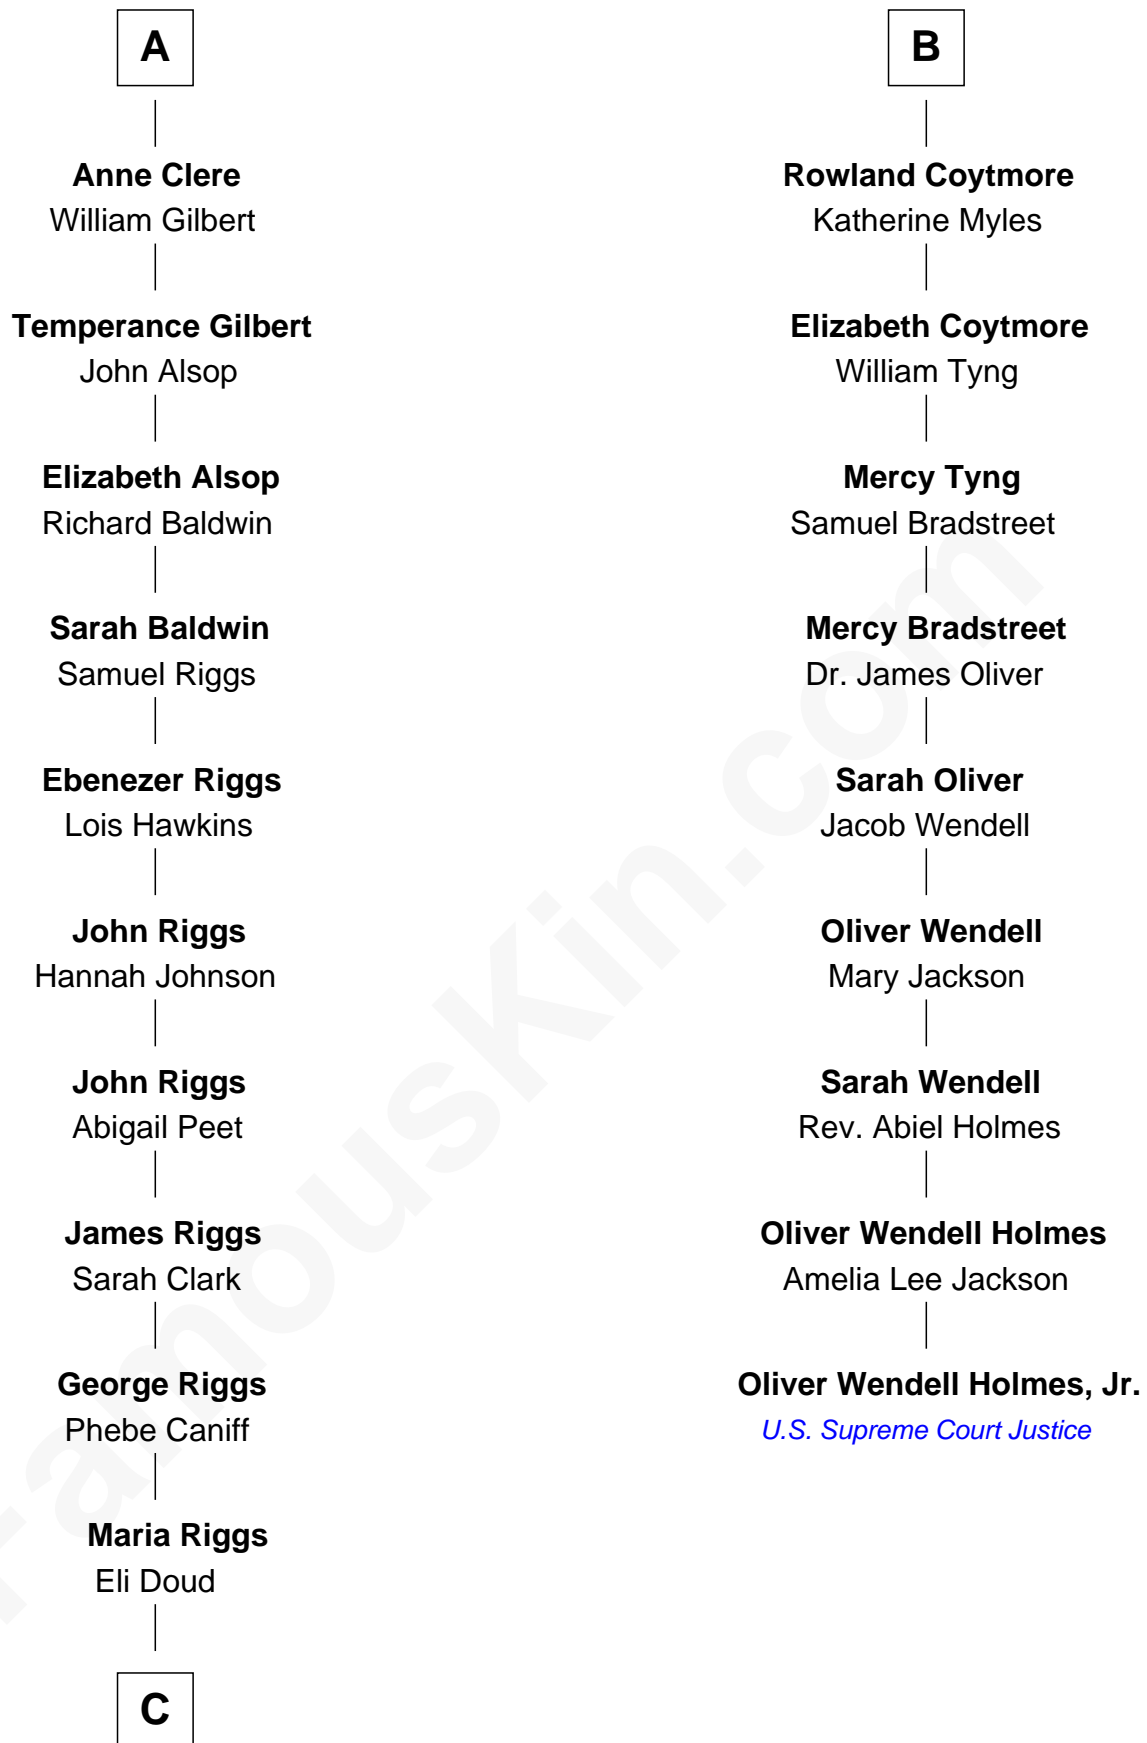

FamousKin.com

Relationship Chart of Mamie (Doud) Eisenhower

First Lady of President Dwight Eisenhower

15th cousin 4 times removed of

Oliver Wendell Holmes, Jr.
U.S. Supreme Court Justice

C

—
Royal Houghton Doud

Mary Cornelia Sheldon

—
John Sheldon Doud

Elivera Mathilda Carlson

—
Mamie (Doud) Eisenhower

First Lady of Dwight Eisenhower

FamousKin.com