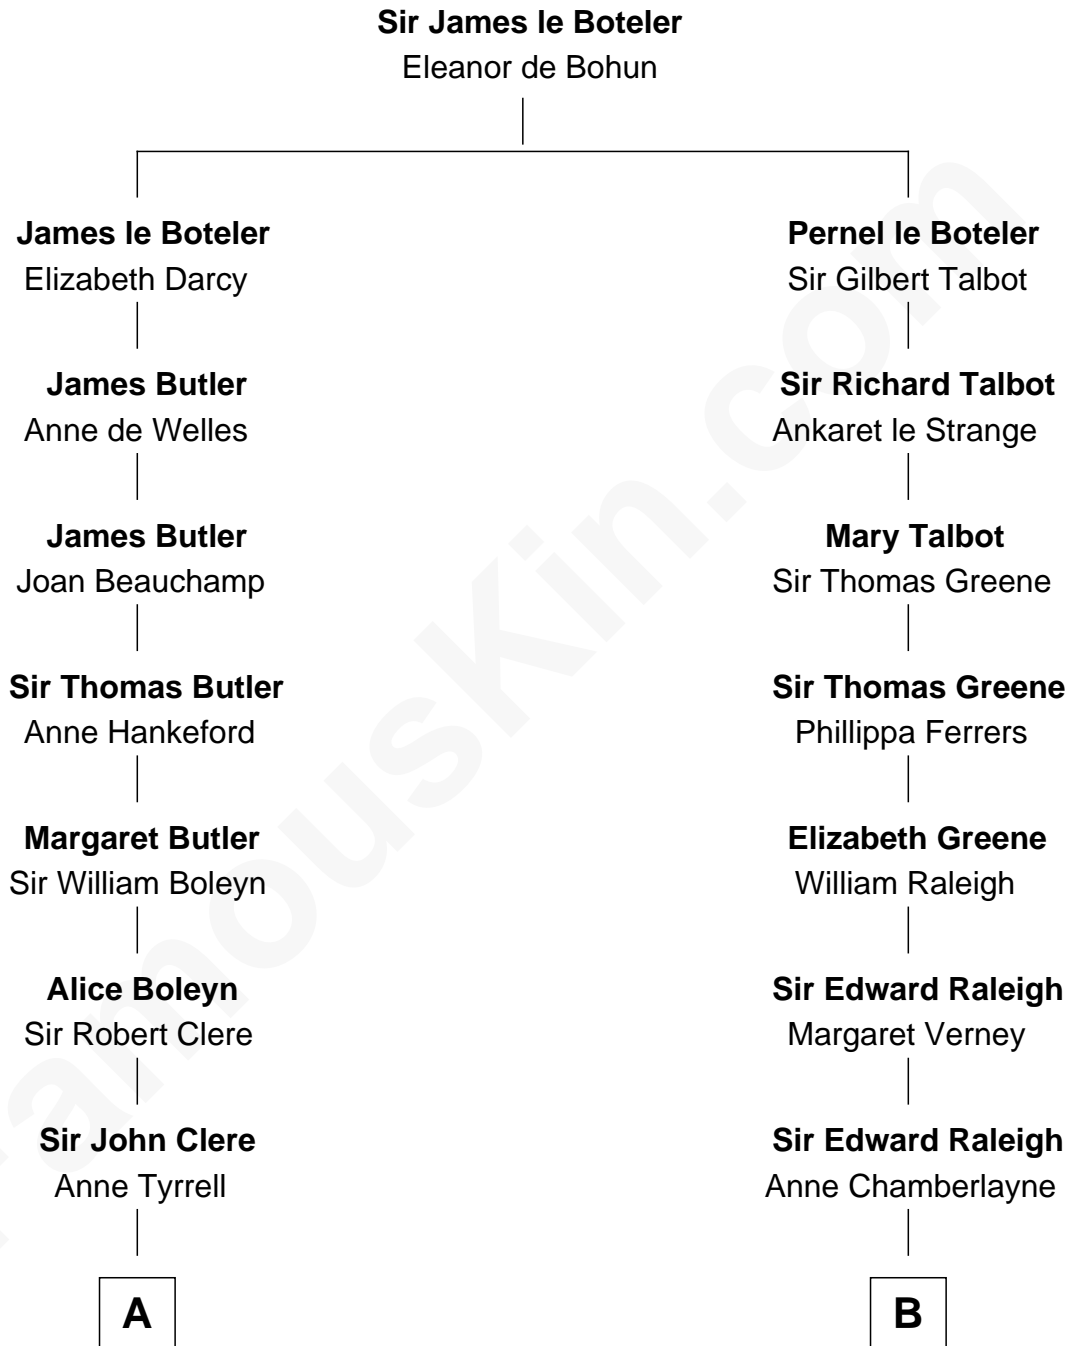

# FamousKin.com

## Relationship Chart of Mamie (Doud) Eisenhower

*First Lady of President Dwight Eisenhower*

19th cousin 1 time removed of

**Oliver Wendell Holmes, Jr.**

*U.S. Supreme Court Justice*

**C**

**Maria Riggs**  
Eli Doud

**Royal Houghton Doud**  
Mary Cornelia Sheldon

**John Sheldon Doud**  
Elivera Mathilda Carlson

**Mamie (Doud) Eisenhower**  
*First Lady of Dwight Eisenhower*

**D**

**Charles Jackson**  
Frances Cabot

**Amelia Lee Jackson**  
Oliver Wendell Holmes