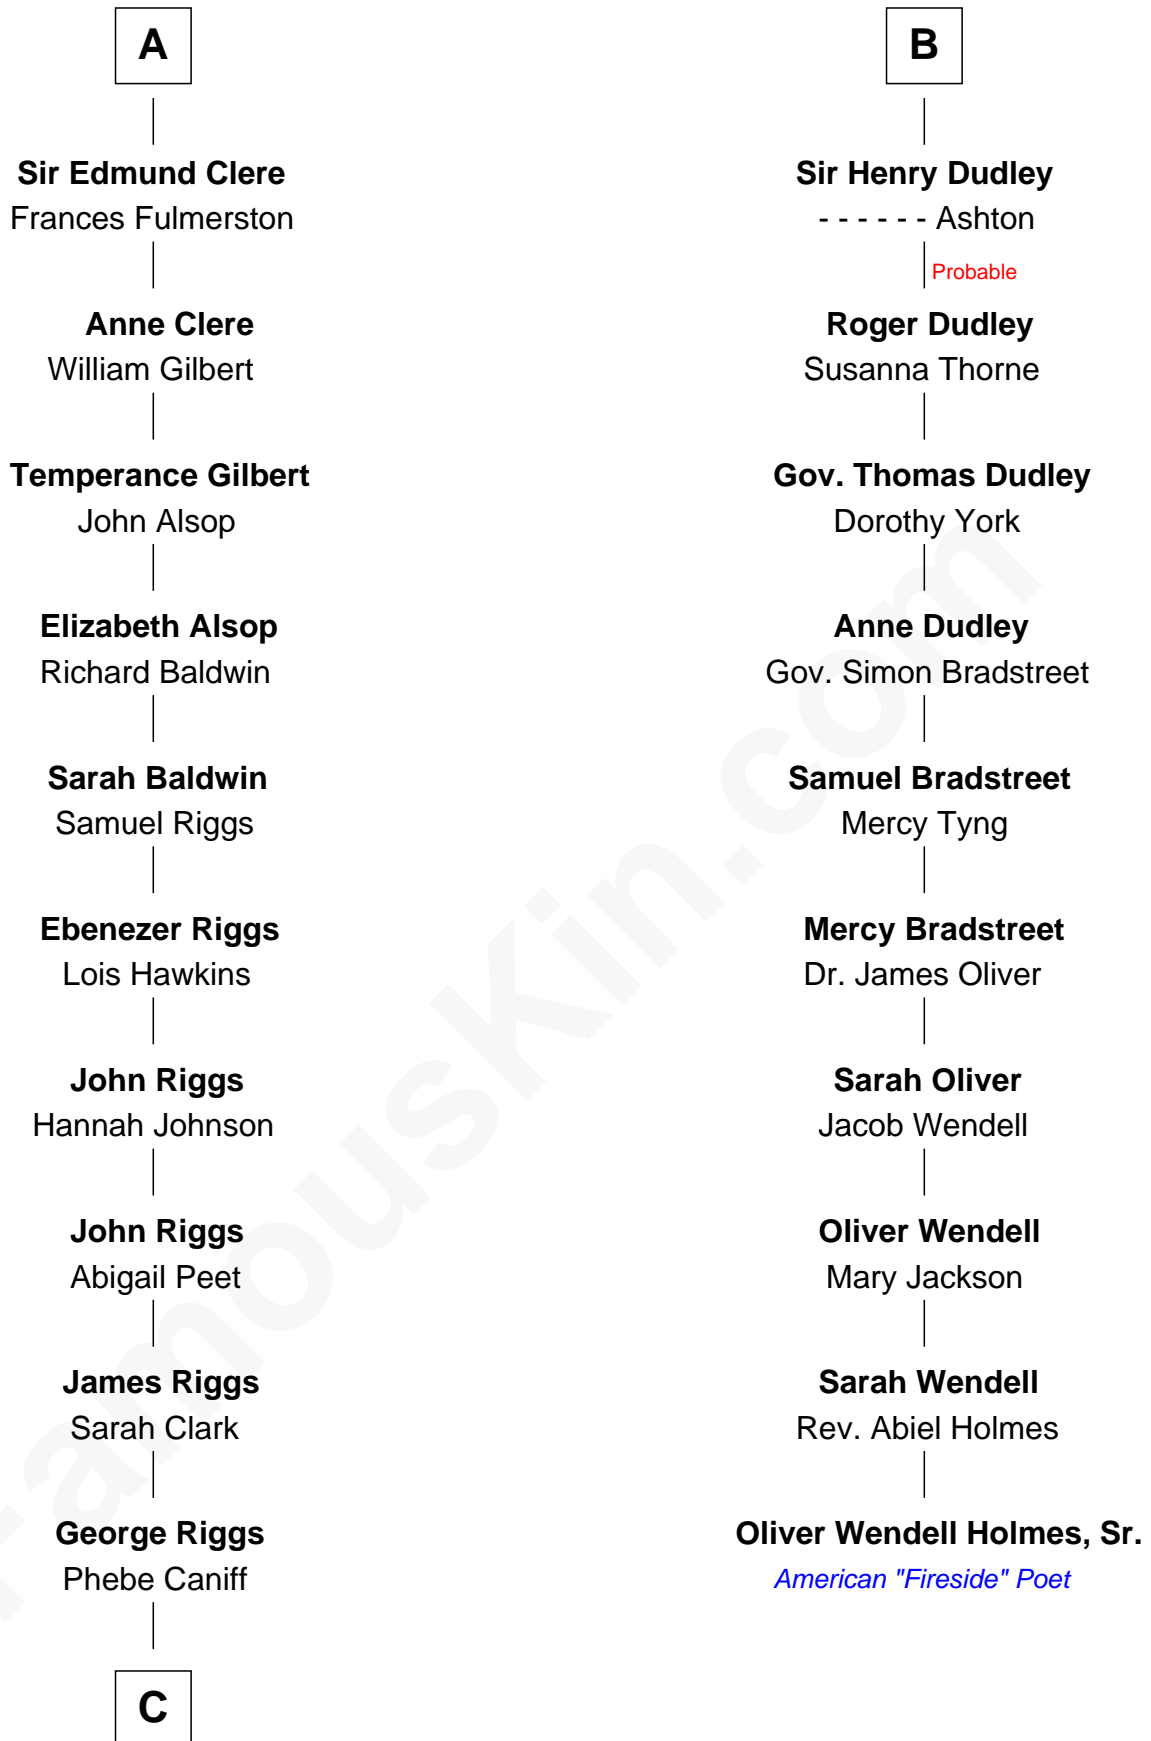

## Relationship Chart of Mamie (Doud) Eisenhower

*First Lady of President Dwight Eisenhower*

16th cousin 4 times removed of

**Oliver Wendell Holmes, Sr.**

*American "Fireside" Poet*

**C**

—  
**Maria Riggs**

Eli Doud

—  
**Royal Houghton Doud**

Mary Cornelia Sheldon

—  
**John Sheldon Doud**

Elivera Mathilda Carlson

—  
**Mamie (Doud) Eisenhower**

*First Lady of Dwight Eisenhower*

FamousKin.com