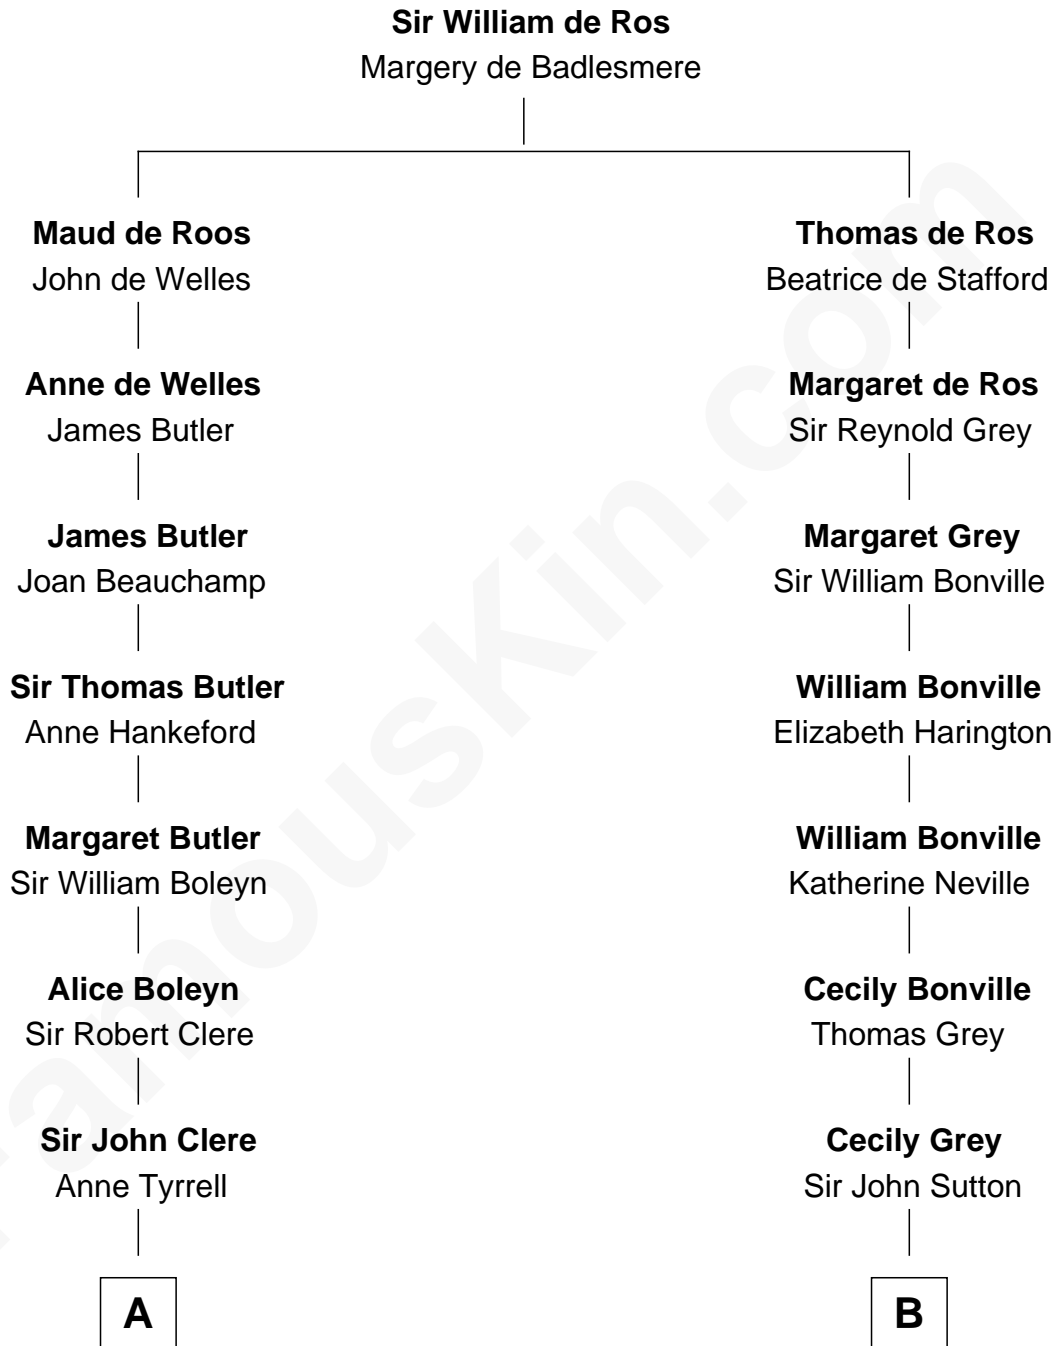

# FamousKin.com

## Relationship Chart of Mamie (Doud) Eisenhower

*First Lady of President Dwight Eisenhower*

16th cousin 4 times removed of

**Oliver Wendell Holmes, Sr.**

*American "Fireside" Poet*

**C**

—  
**Maria Riggs**

Eli Doud

—  
**Royal Houghton Doud**

Mary Cornelia Sheldon

—  
**John Sheldon Doud**

Elivera Mathilda Carlson

—  
**Mamie (Doud) Eisenhower**

*First Lady of Dwight Eisenhower*

FamousKin.com