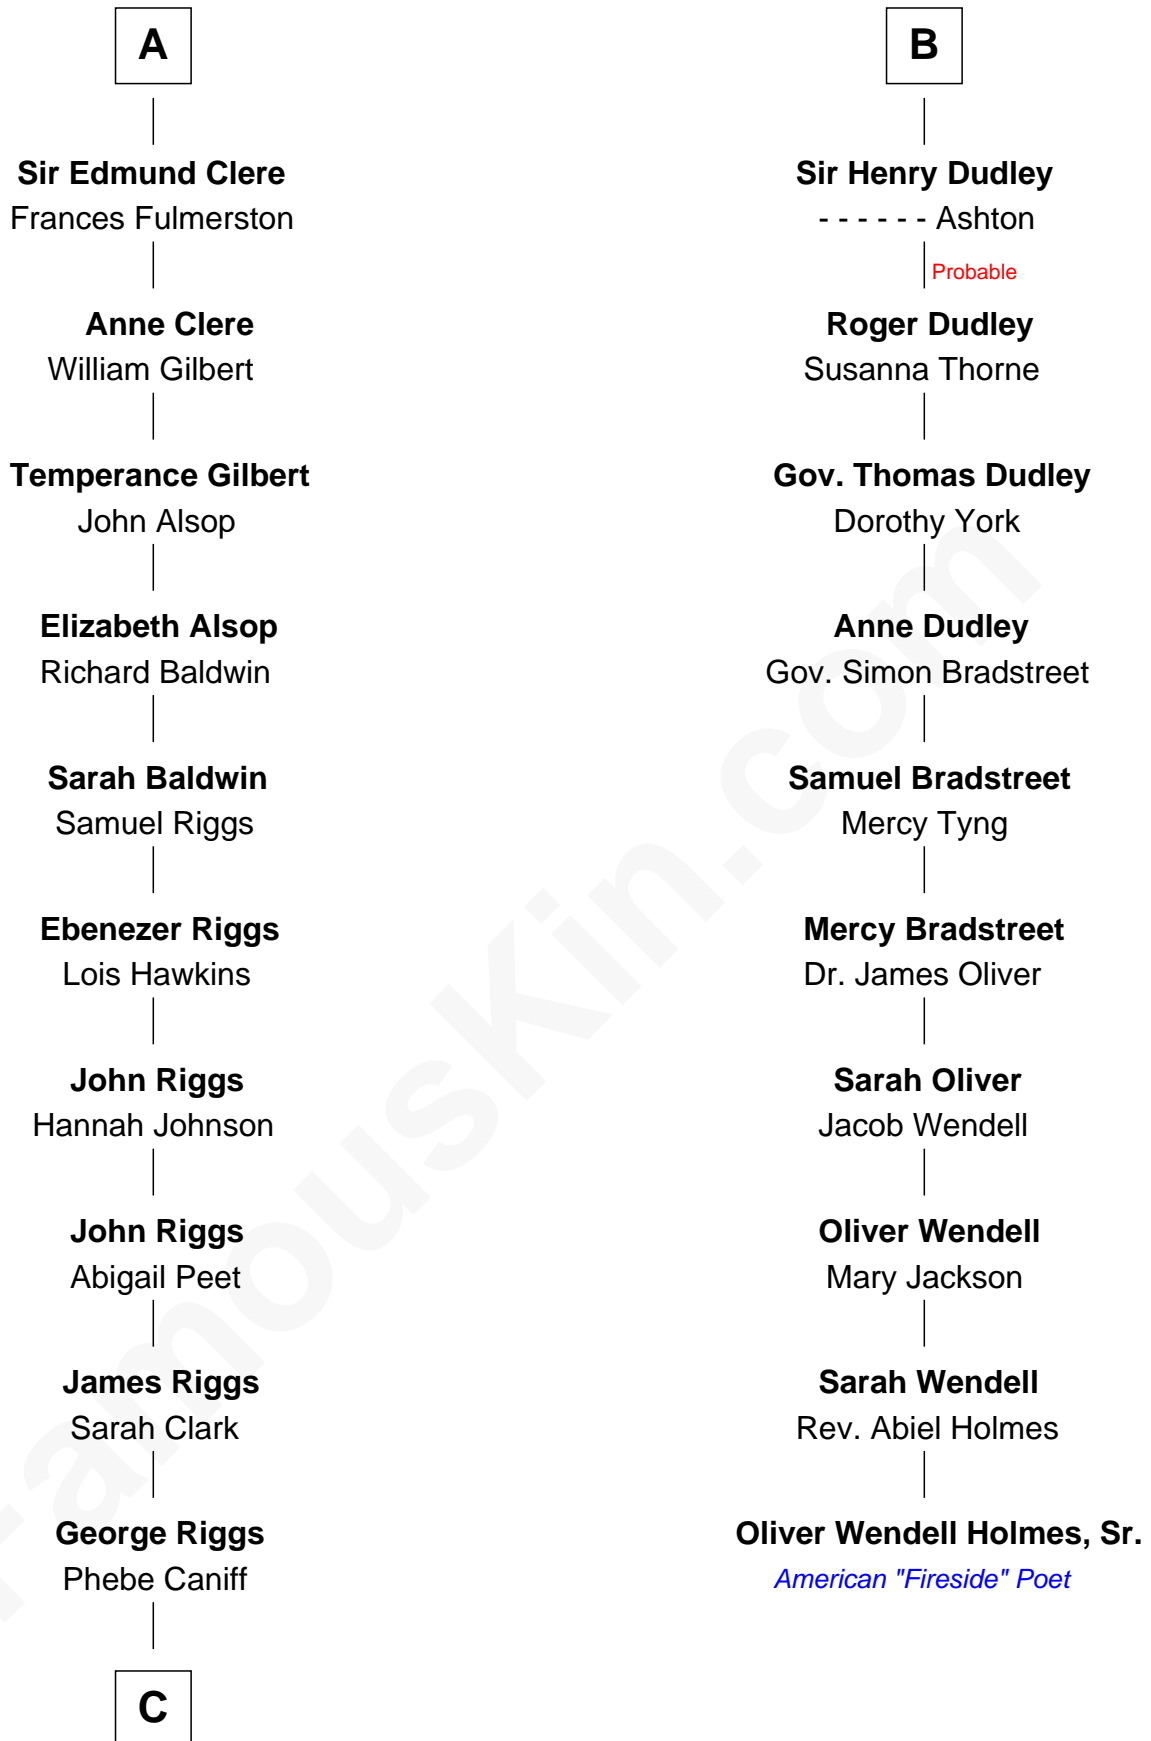

FamousKin.com

Relationship Chart of Mamie (Doud) Eisenhower

First Lady of President Dwight Eisenhower

16th cousin 4 times removed of

Oliver Wendell Holmes, Sr.

American "Fireside" Poet

C

—
Maria Riggs

Eli Doud

—
Royal Houghton Doud

Mary Cornelia Sheldon

—
John Sheldon Doud

Elivera Mathilda Carlson

—
Mamie (Doud) Eisenhower

First Lady of Dwight Eisenhower

FamousKin.com