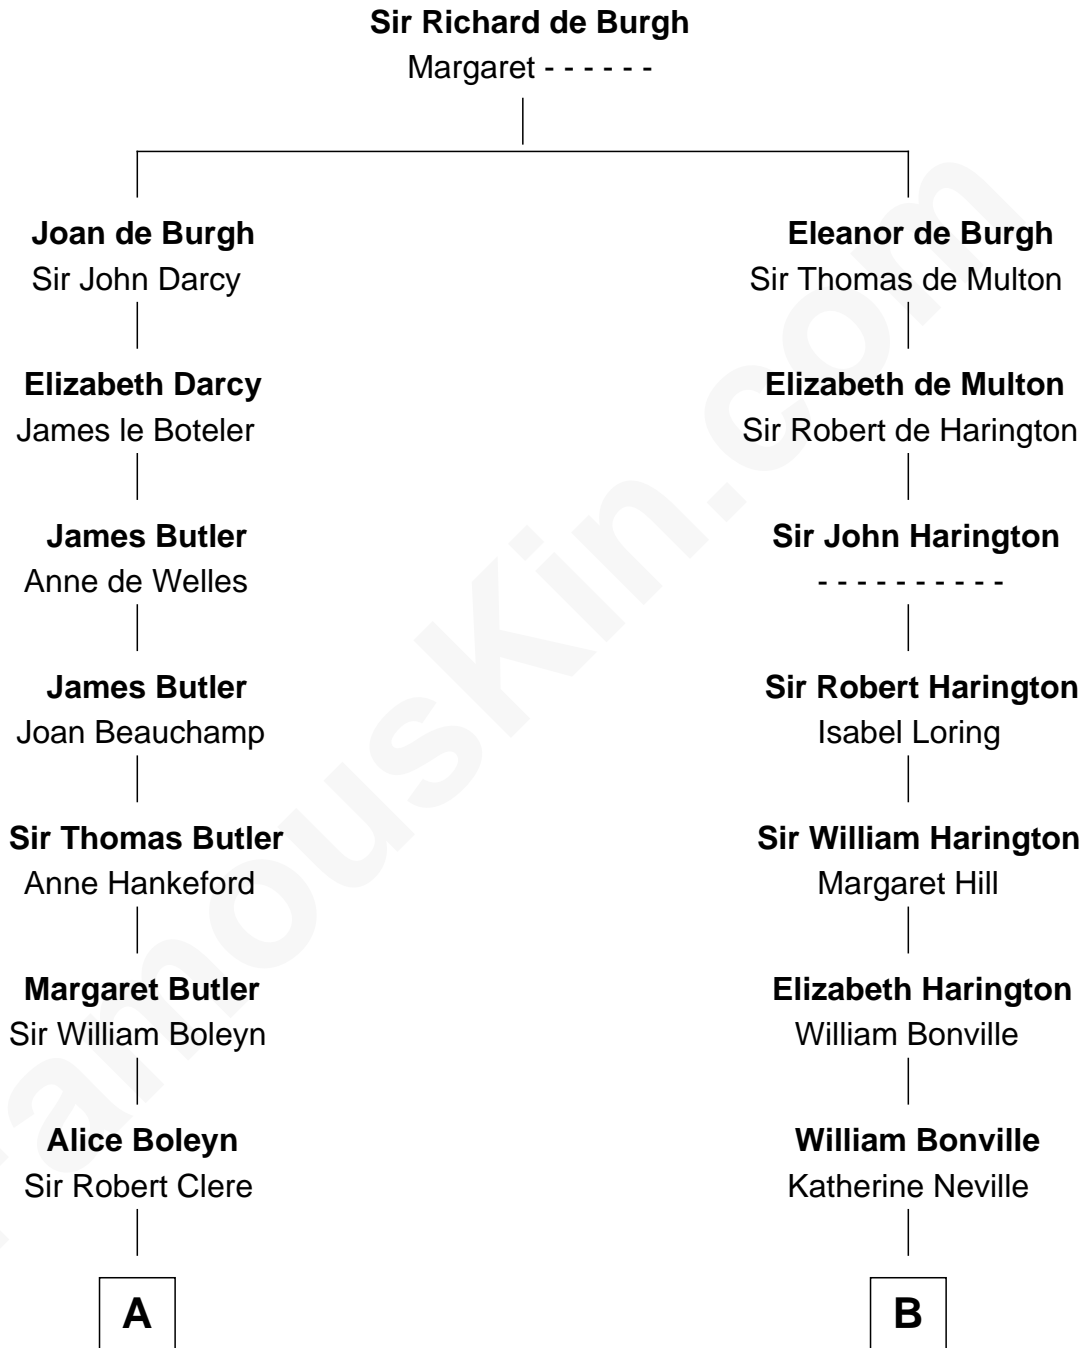

FamousKin.com

Relationship Chart of Mamie (Doud) Eisenhower

First Lady of President Dwight Eisenhower

18th cousin 3 times removed of

Oliver Wendell Holmes, Sr.

American "Fireside" Poet

C

George Riggs
Phebe Caniff

Maria Riggs
Eli Doud

Royal Houghton Doud
Mary Cornelia Sheldon

John Sheldon Doud
Elivera Mathilda Carlson

Mamie (Doud) Eisenhower
First Lady of Dwight Eisenhower

D

Sarah Wendell
Rev. Abiel Holmes

Oliver Wendell Holmes, Sr.
American "Fireside" Poet