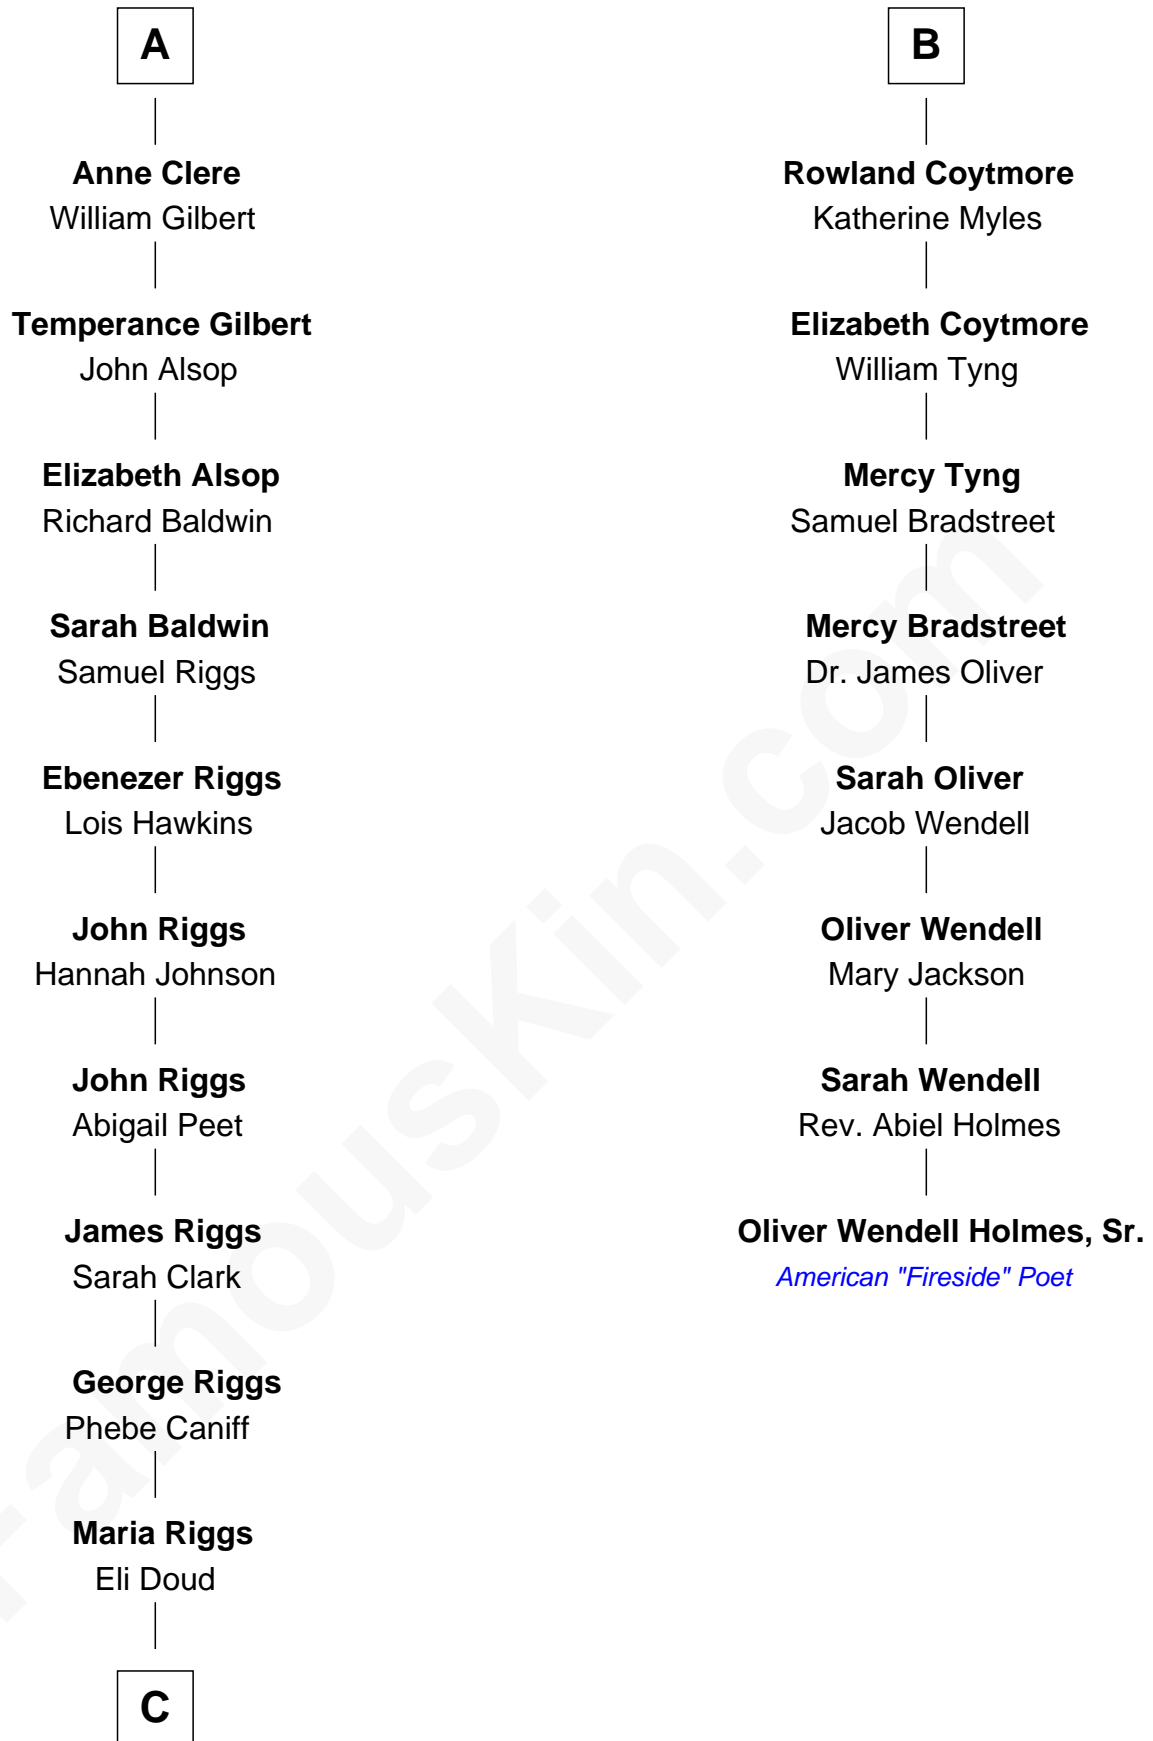

## Relationship Chart of Mamie (Doud) Eisenhower

*First Lady of President Dwight Eisenhower*

14th cousin 5 times removed of

**Oliver Wendell Holmes, Sr.**

*American "Fireside" Poet*

**C**

—  
**Royal Houghton Doud**

Mary Cornelia Sheldon

—  
**John Sheldon Doud**

Elivera Mathilda Carlson

—  
**Mamie (Doud) Eisenhower**

*First Lady of Dwight Eisenhower*

FamousKin.com