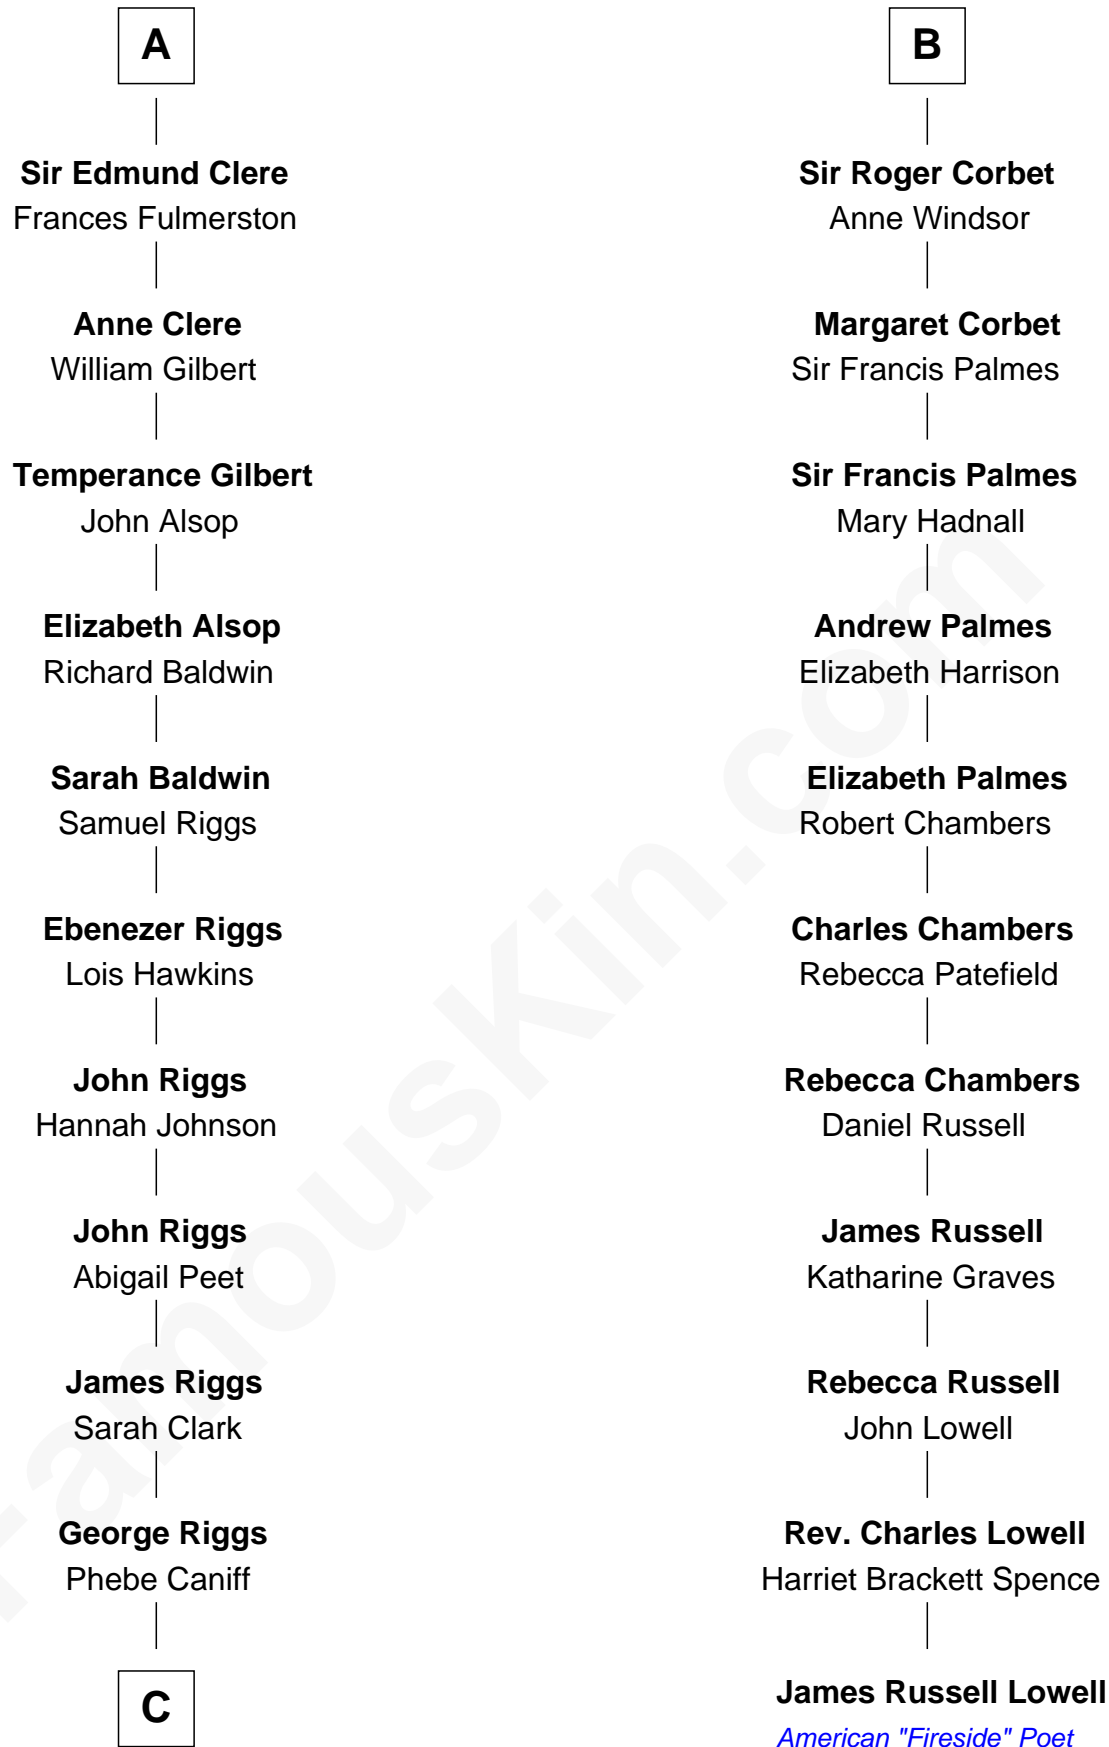

FamousKin.com

Relationship Chart of Mamie (Doud) Eisenhower

First Lady of President Dwight Eisenhower

17th cousin 3 times removed of

James Russell Lowell

American "Fireside" Poet

C

—
Maria Riggs

Eli Doud

—
Royal Houghton Doud

Mary Cornelia Sheldon

—
John Sheldon Doud

Elivera Mathilda Carlson

—
Mamie (Doud) Eisenhower

First Lady of Dwight Eisenhower

FamousKin.com