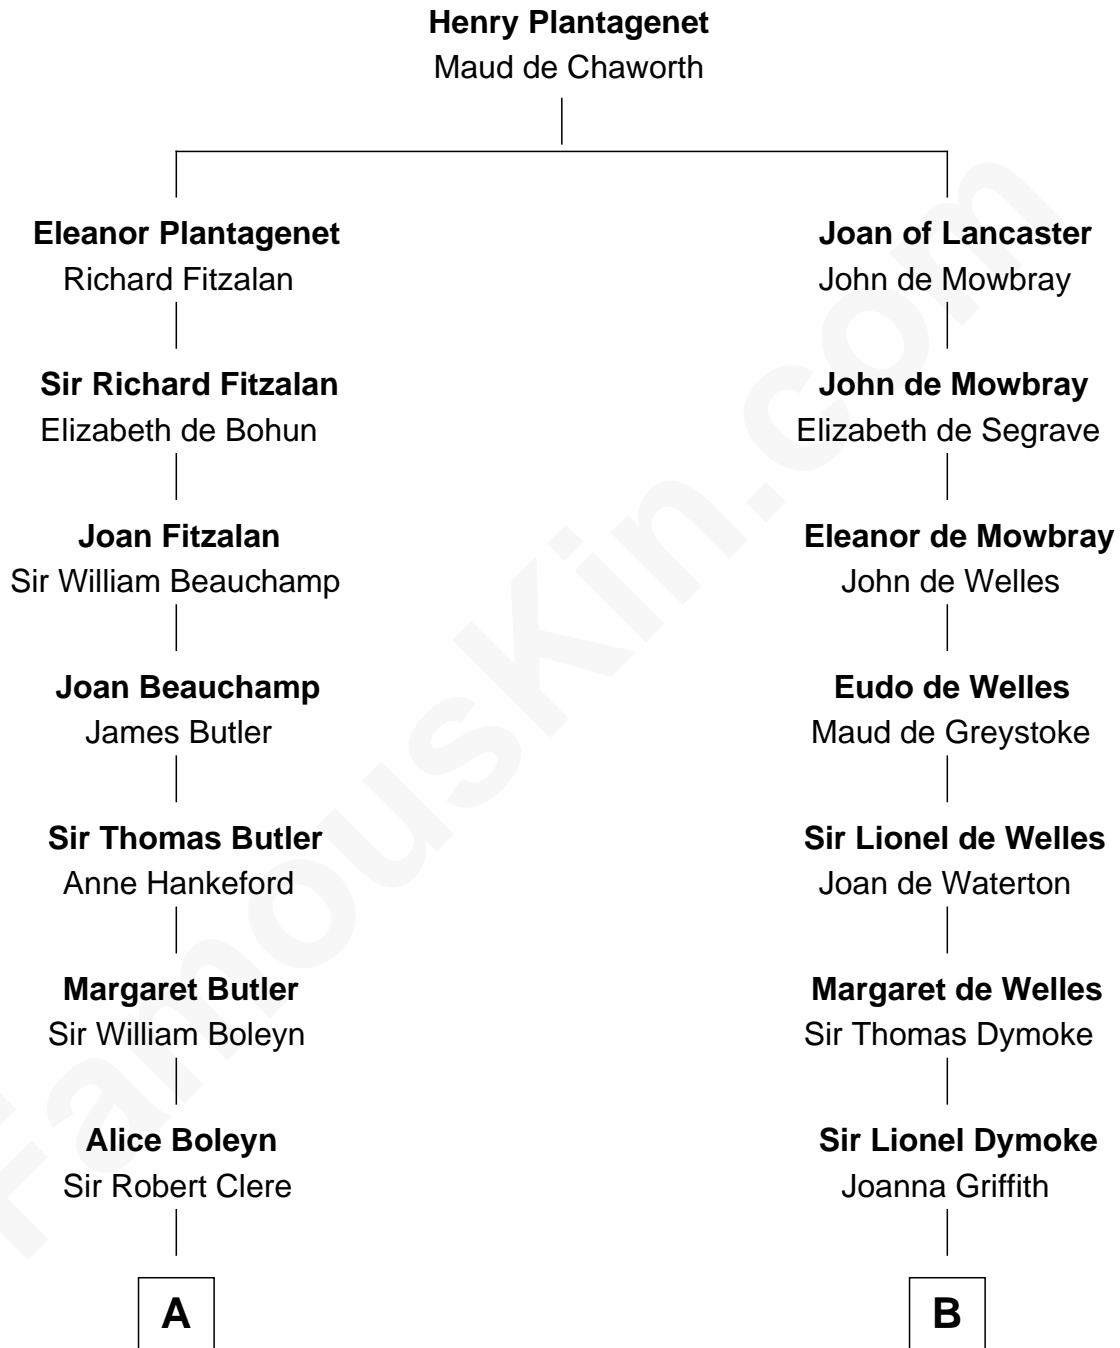

FamousKin.com

Relationship Chart of Mamie (Doud) Eisenhower

First Lady of President Dwight Eisenhower

17th cousin 4 times removed of

Ichabod Goodwin

27th Governor of New Hampshire

C

George Riggs

Phebe Caniff

Maria Riggs

Eli Doud

Royal Houghton Doud

Mary Cornelia Sheldon

John Sheldon Doud

Elivera Mathilda Carlson

Mamie (Doud) Eisenhower

First Lady of Dwight Eisenhower

FamousKin.com