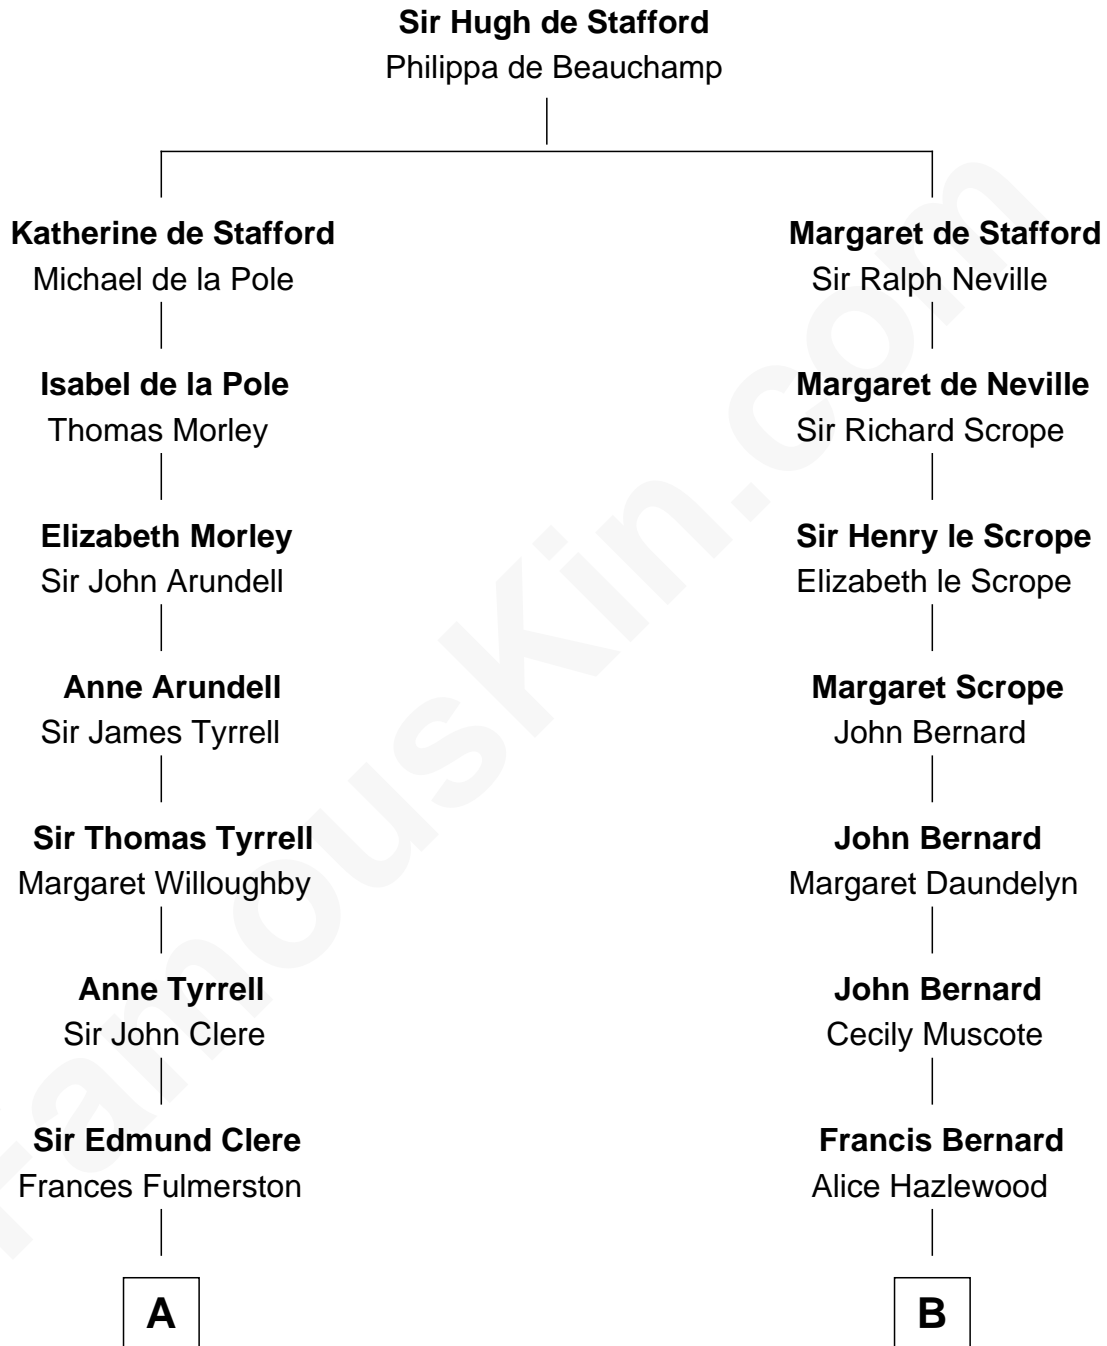

# FamousKin.com

## Relationship Chart of Mamie (Doud) Eisenhower

*First Lady of President Dwight Eisenhower*

12th cousin 7 times removed of

**Richard Henry Lee**

*Signer of the Declaration of Independence*

C

—  
**Royal Houghton Doud**

Mary Cornelia Sheldon

—  
**John Sheldon Doud**

Elivera Mathilda Carlson

—  
**Mamie (Doud) Eisenhower**

*First Lady of Dwight Eisenhower*

FamousKin.com