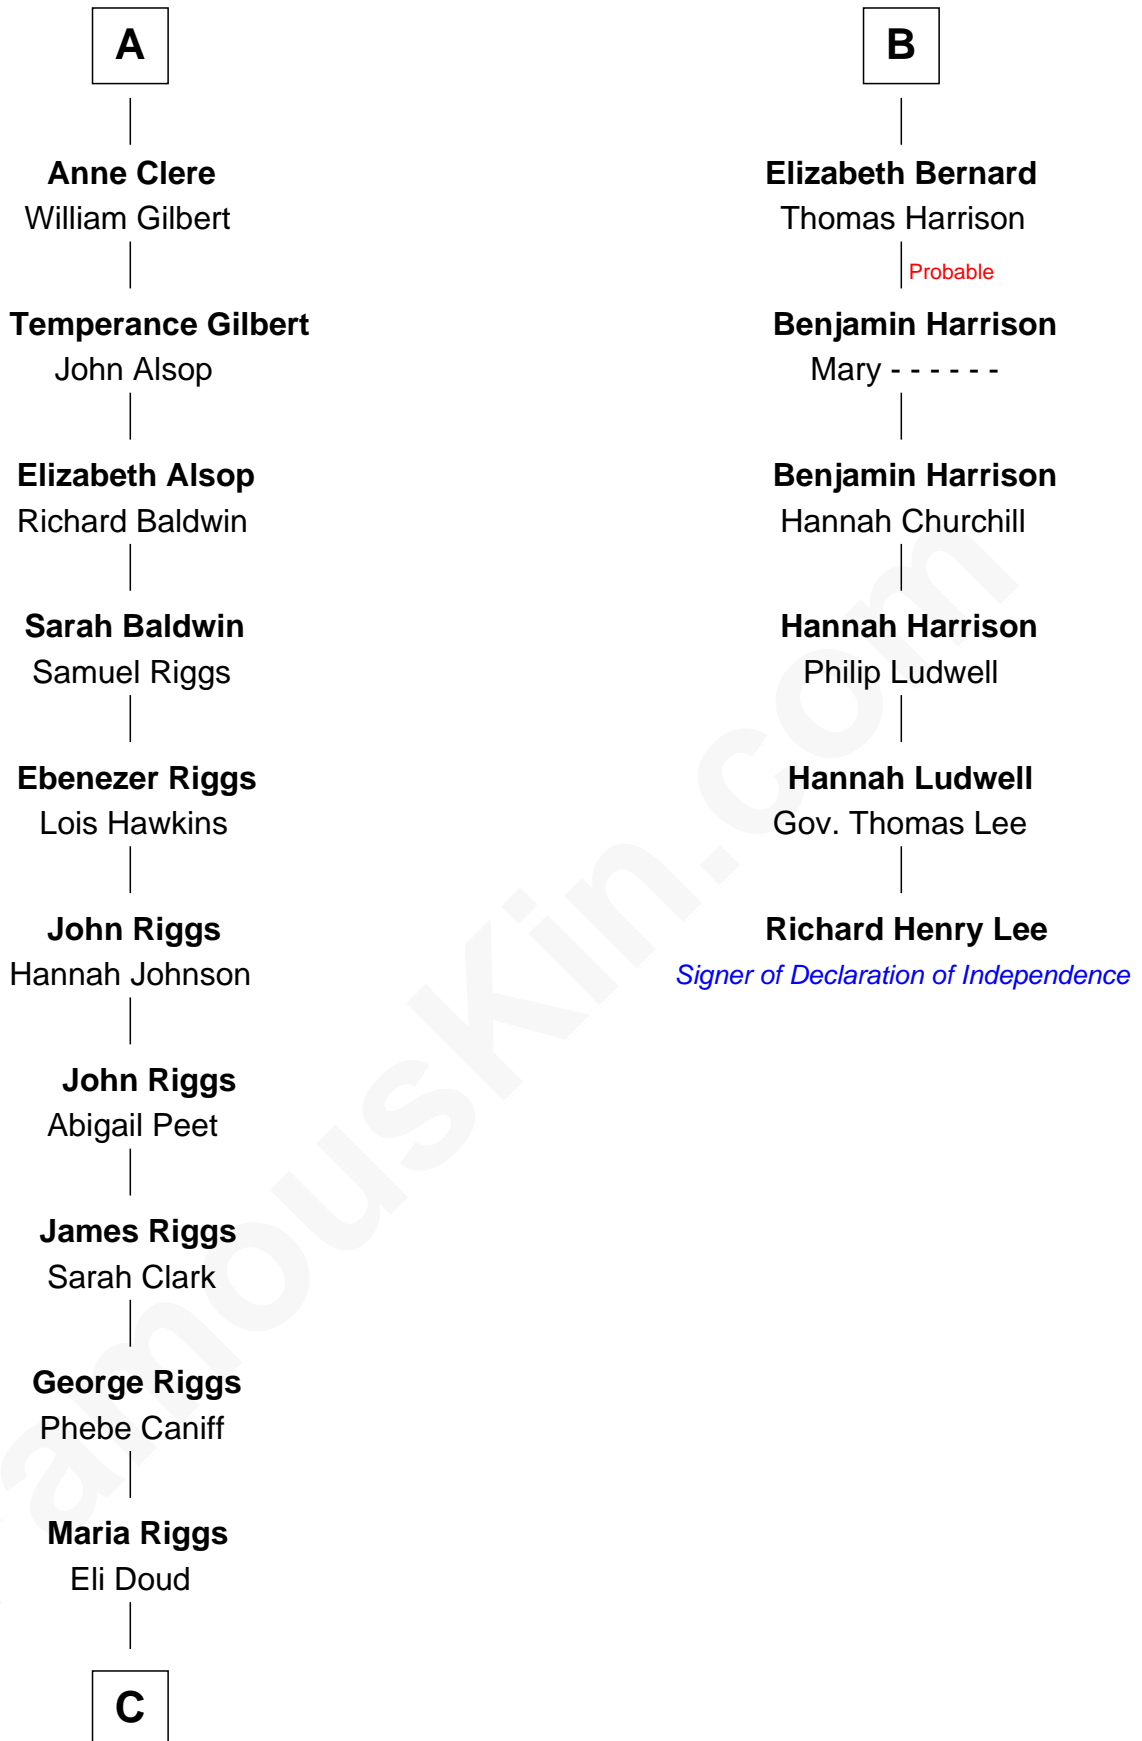

## Relationship Chart of Mamie (Doud) Eisenhower

*First Lady of President Dwight Eisenhower*

12th cousin 7 times removed of

**Richard Henry Lee**

*Signer of the Declaration of Independence*

C

—  
**Royal Houghton Doud**

Mary Cornelia Sheldon

—  
**John Sheldon Doud**

Elivera Mathilda Carlson

—  
**Mamie (Doud) Eisenhower**

*First Lady of Dwight Eisenhower*

FamousKin.com