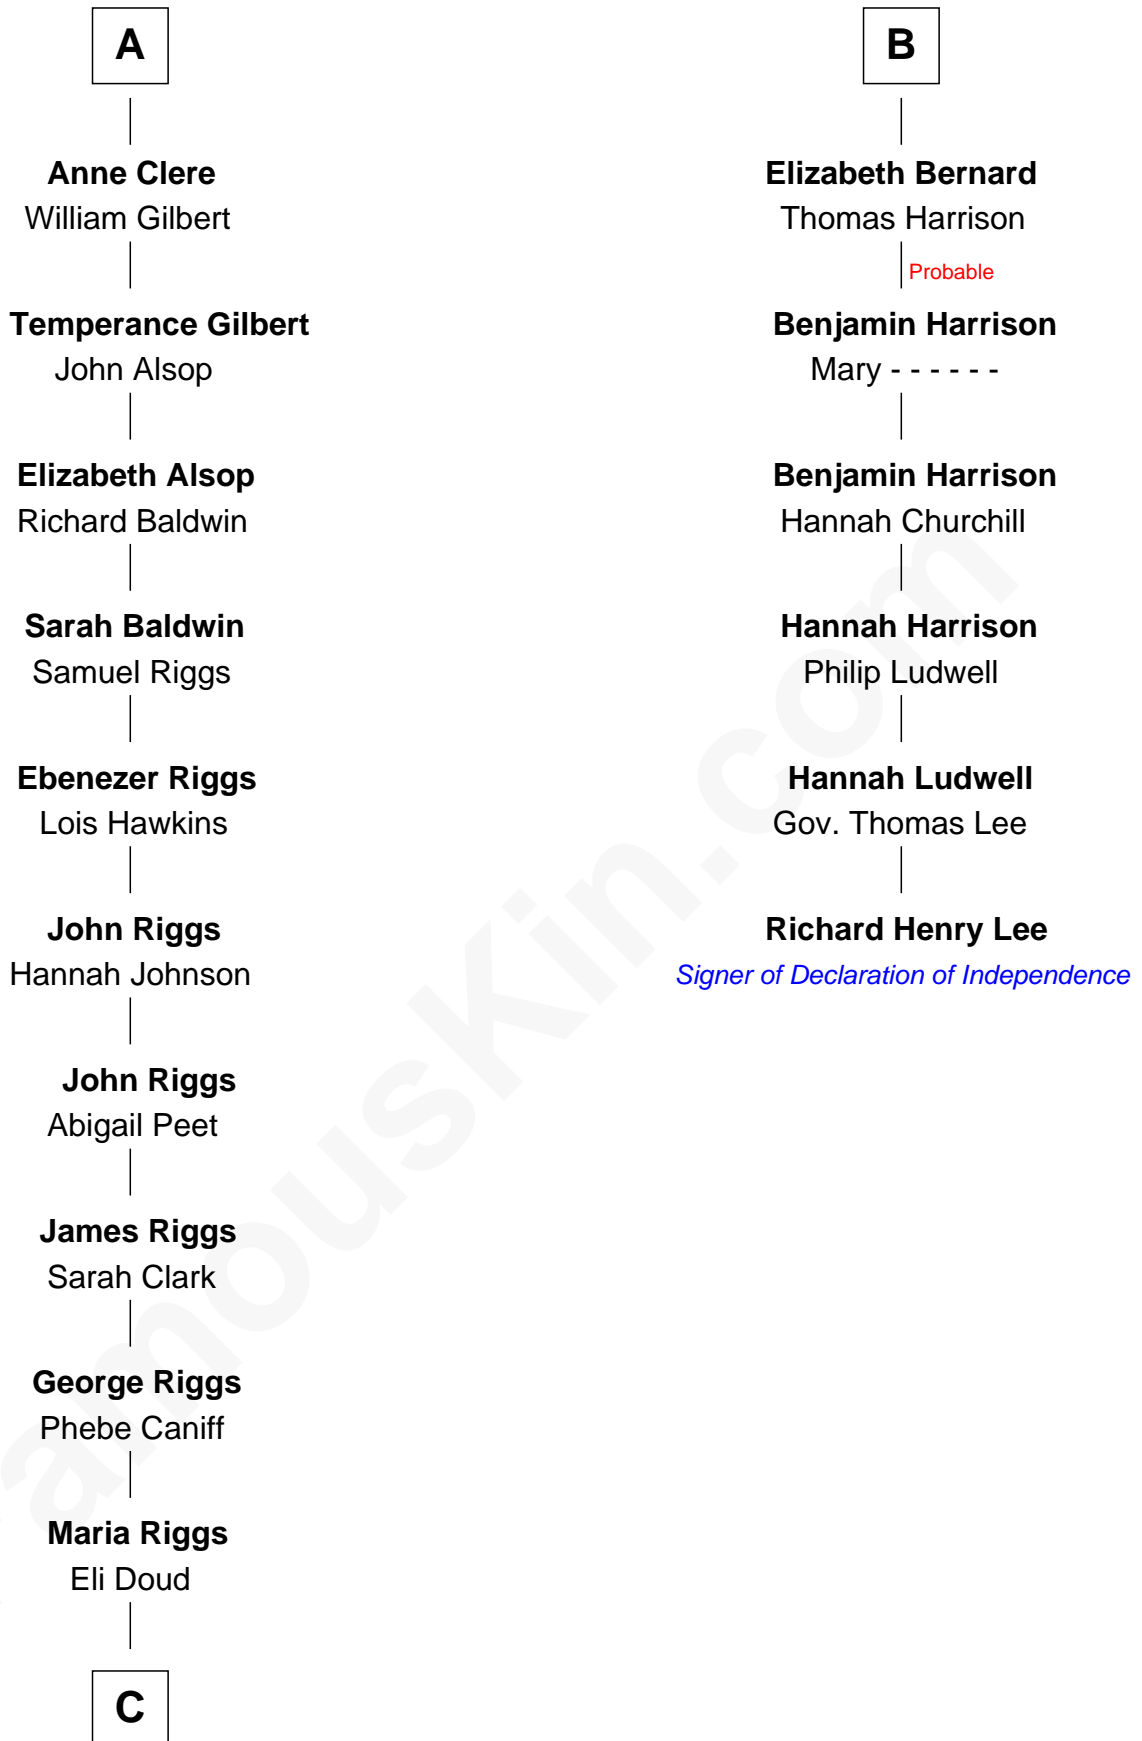

FamousKin.com

Relationship Chart of

Mamie (Doud) Eisenhower

First Lady of President Dwight Eisenhower

12th cousin 7 times removed of

Richard Henry Lee

Signer of the Declaration of Independence

John de Welles

Margery de Welles

Stephen le Scrope

John le Scrope

Elizabeth Chaworth

Elizabeth le Scrope

Sir Henry le Scrope

Margaret Scrope

John Bernard

John Bernard

Margaret Daundelyn

John Bernard

Cecily Muscote

Francis Bernard

Alice Hazlewood

B

C

Royal Houghton Doud
Mary Cornelia Sheldon

John Sheldon Doud
Elivera Mathilda Carlson

Mamie (Doud) Eisenhower
First Lady of Dwight Eisenhower

FamousKin.com