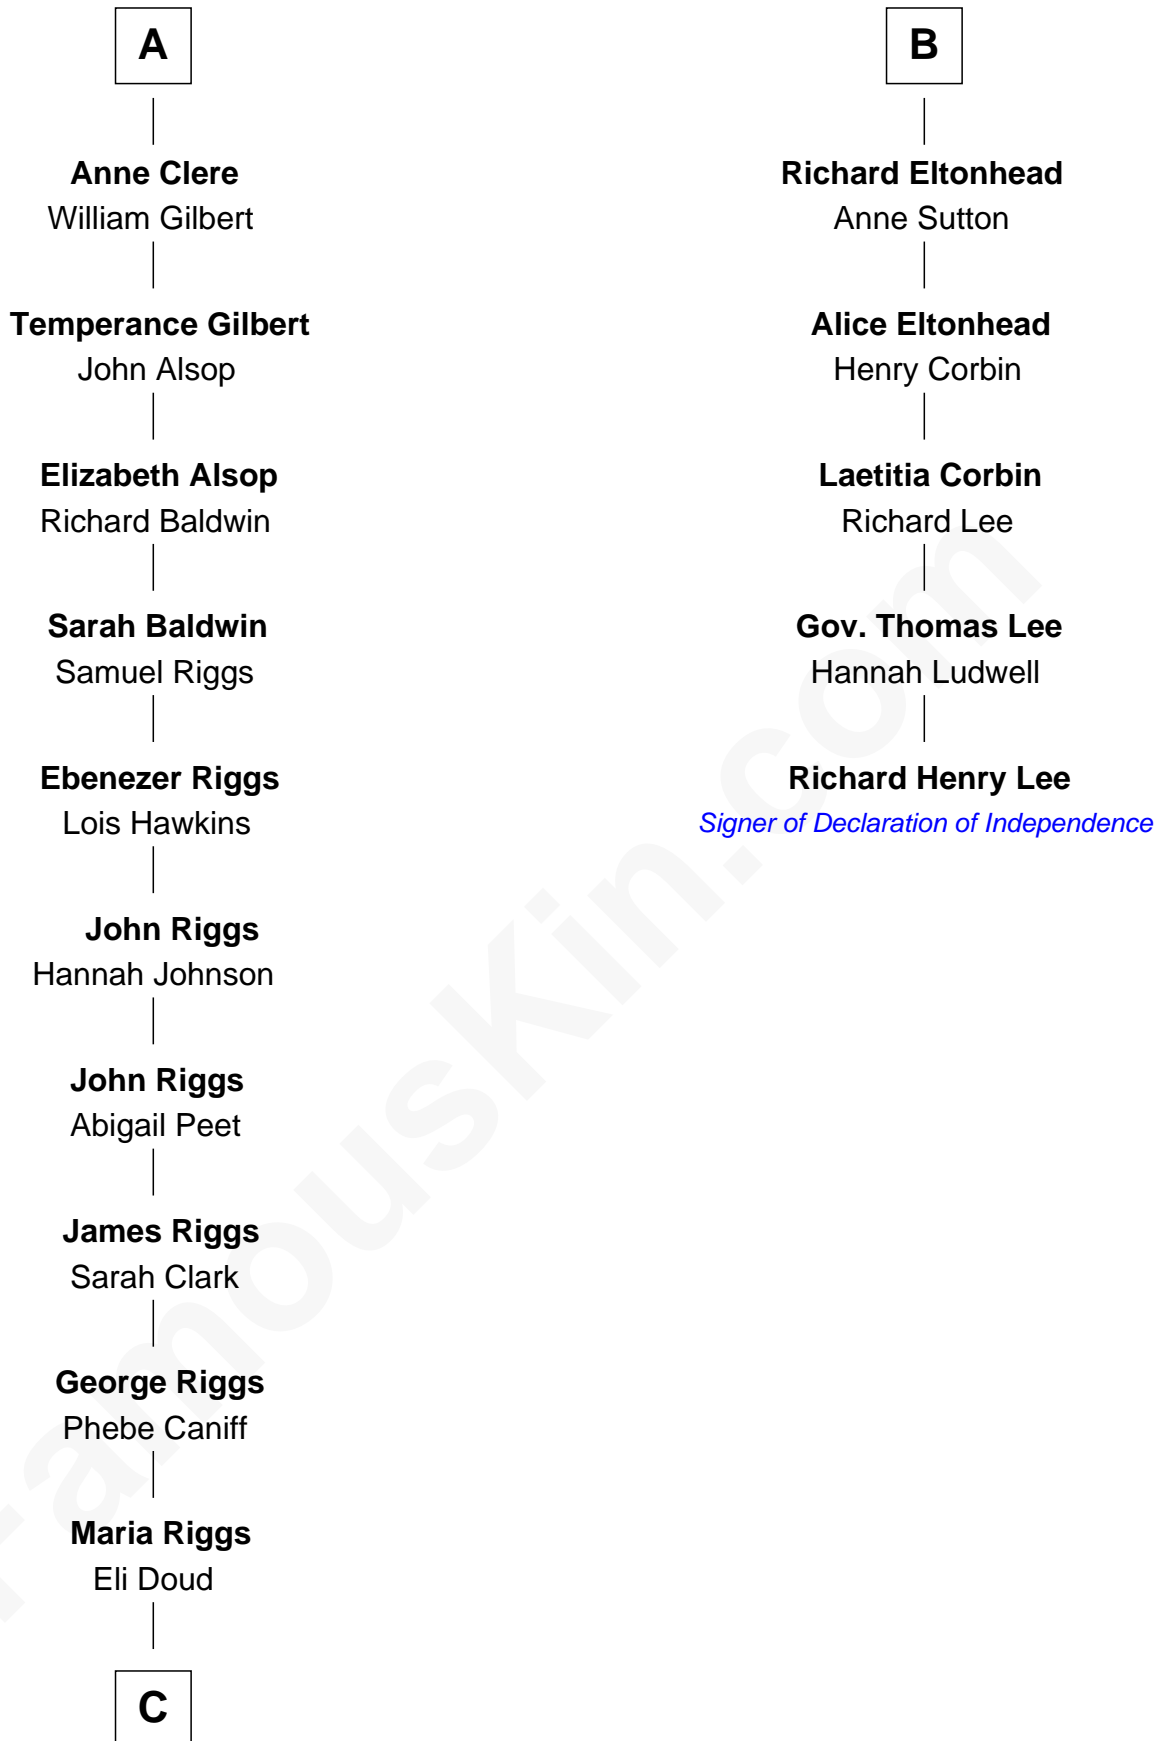

FamousKin.com

Relationship Chart of Mamie (Doud) Eisenhower

First Lady of President Dwight Eisenhower

11th cousin 8 times removed of

Richard Henry Lee

Signer of the Declaration of Independence

C

—
Royal Houghton Doud

Mary Cornelia Sheldon

—
John Sheldon Doud

Elivera Mathilda Carlson

—
Mamie (Doud) Eisenhower

First Lady of Dwight Eisenhower

FamousKin.com