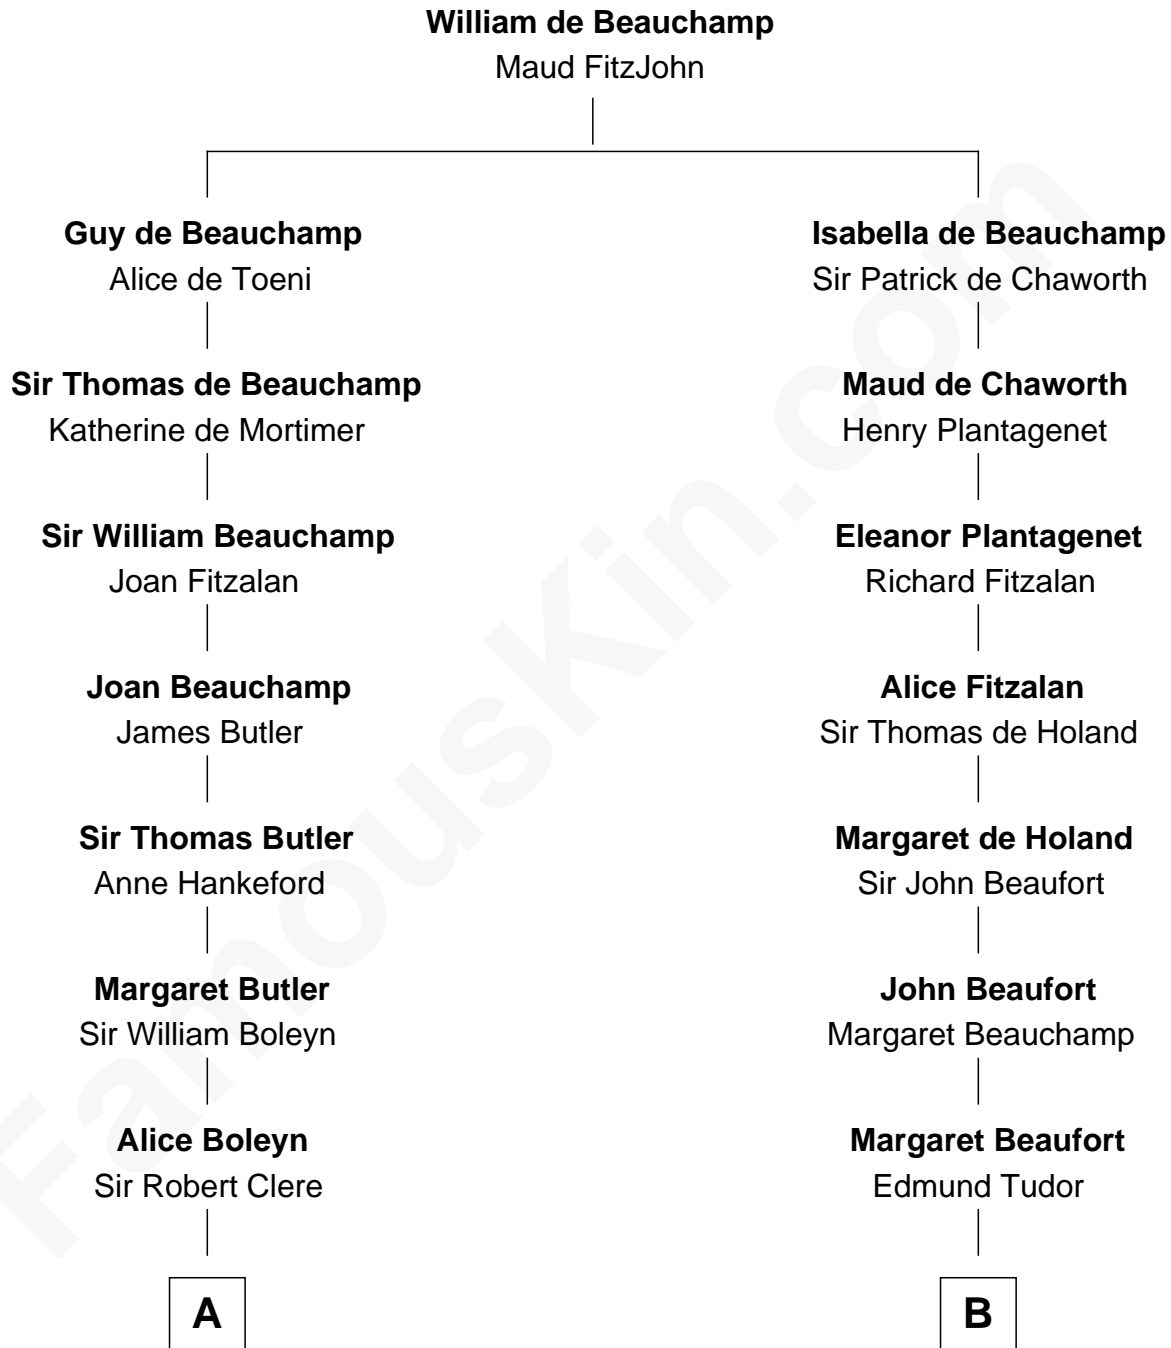

# FamousKin.com

## Relationship Chart of Mamie (Doud) Eisenhower

*First Lady of President Dwight Eisenhower*

8th cousin 13 times removed of

**King Henry VIII**  
*King of England*

**C**

George Riggs

Phebe Caniff

Maria Riggs

Eli Doud

Royal Houghton Doud

Mary Cornelia Sheldon

John Sheldon Doud

Elivera Mathilda Carlson

**Mamie (Doud) Eisenhower**

*First Lady of Dwight Eisenhower*