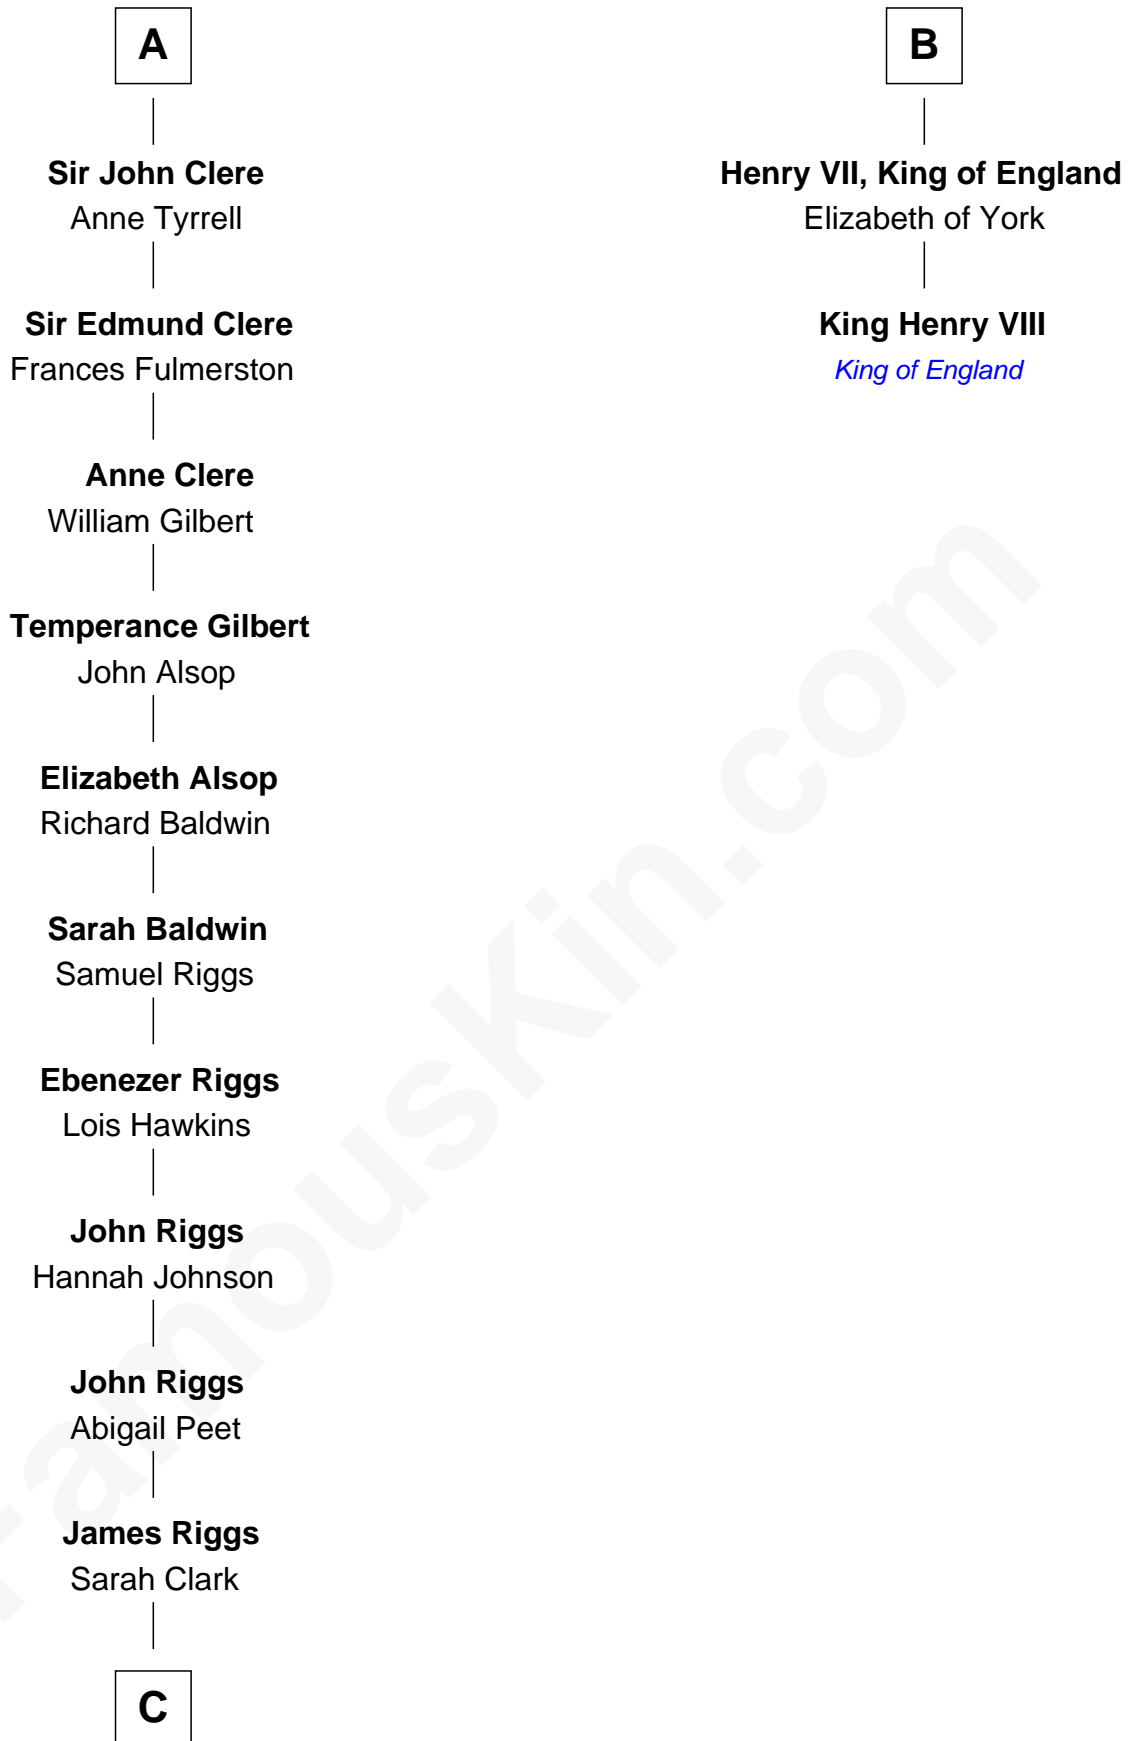

# FamousKin.com

## Relationship Chart of Mamie (Doud) Eisenhower

*First Lady of President Dwight Eisenhower*

8th cousin 13 times removed of

**King Henry VIII**  
*King of England*

**C**

George Riggs

Phebe Caniff

Maria Riggs

Eli Doud

Royal Houghton Doud

Mary Cornelia Sheldon

John Sheldon Doud

Elivera Mathilda Carlson

**Mamie (Doud) Eisenhower**

*First Lady of Dwight Eisenhower*