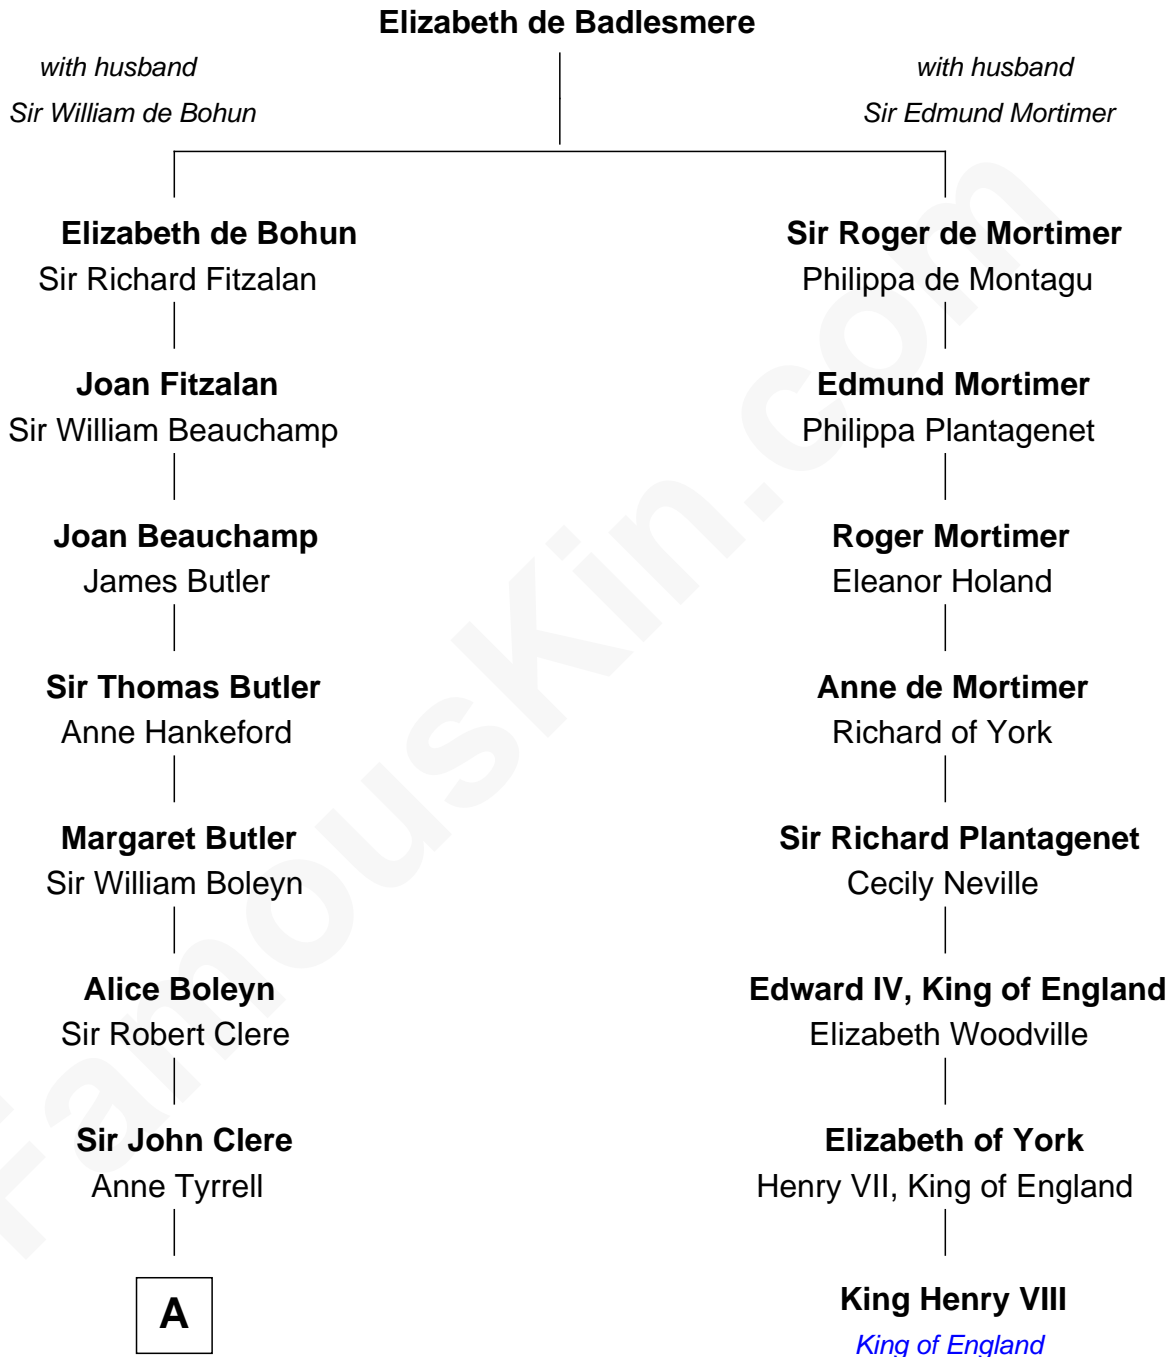

FamousKin.com

Relationship Chart of Mamie (Doud) Eisenhower

First Lady of President Dwight Eisenhower

7th cousin 13 times removed of

King Henry VIII
King of England

A

Sir Edmund Clere
Frances Fulmerston

Anne Clere
William Gilbert