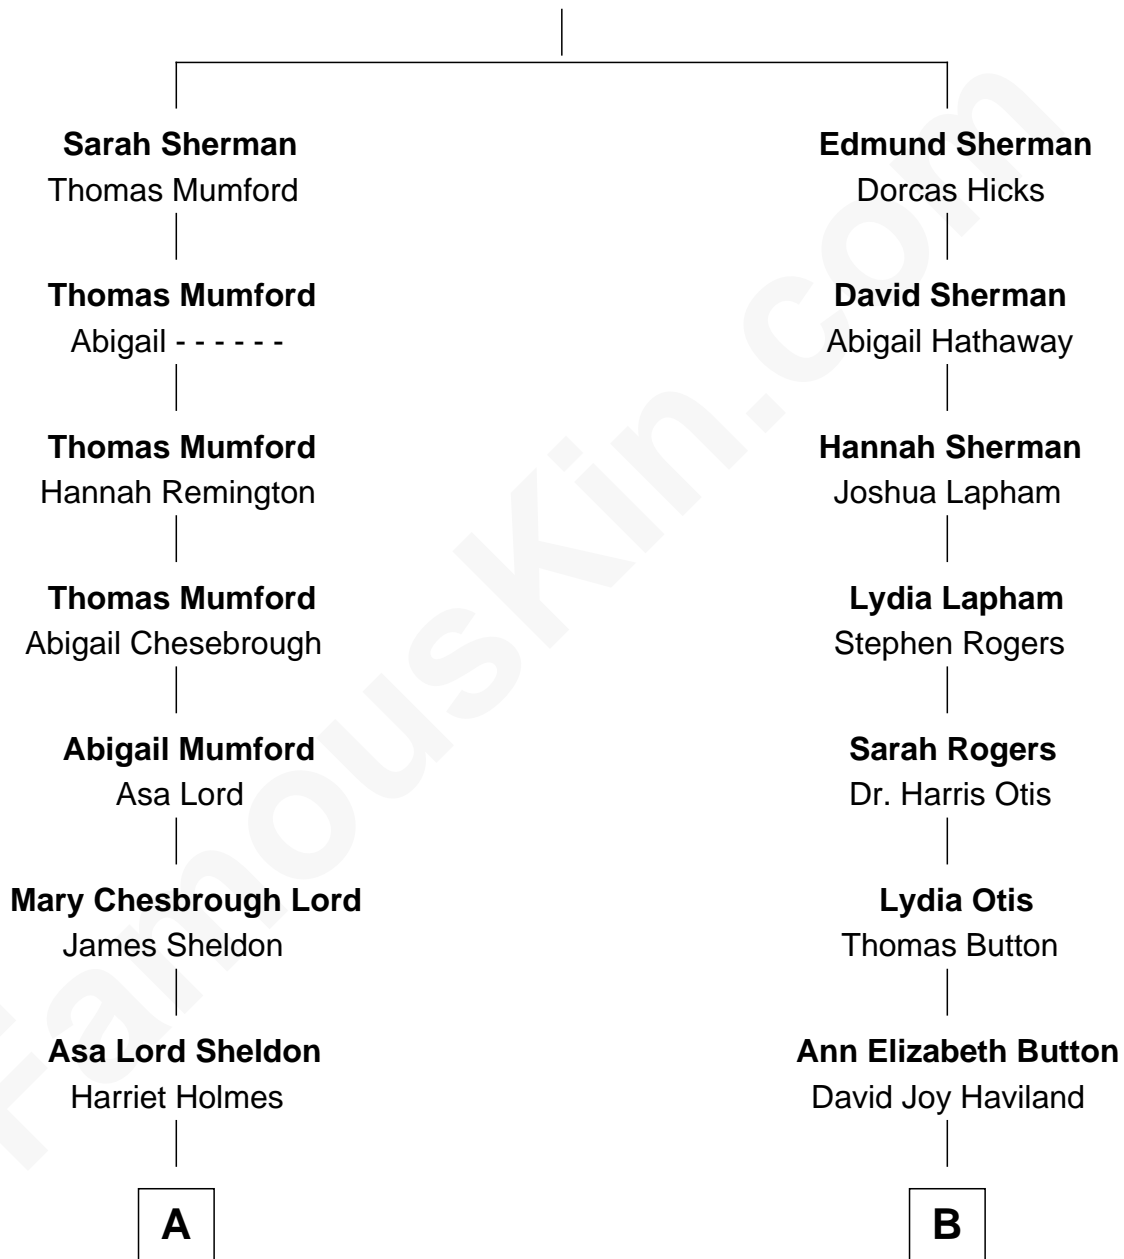

FamousKin.com

Relationship Chart of Mamie (Doud) Eisenhower

First Lady of President Dwight Eisenhower

8th cousin 2 times removed of

Willis Carrier

Inventor of Air Conditioning

Philip Sherman

Sarah Odging

FamousKin.com