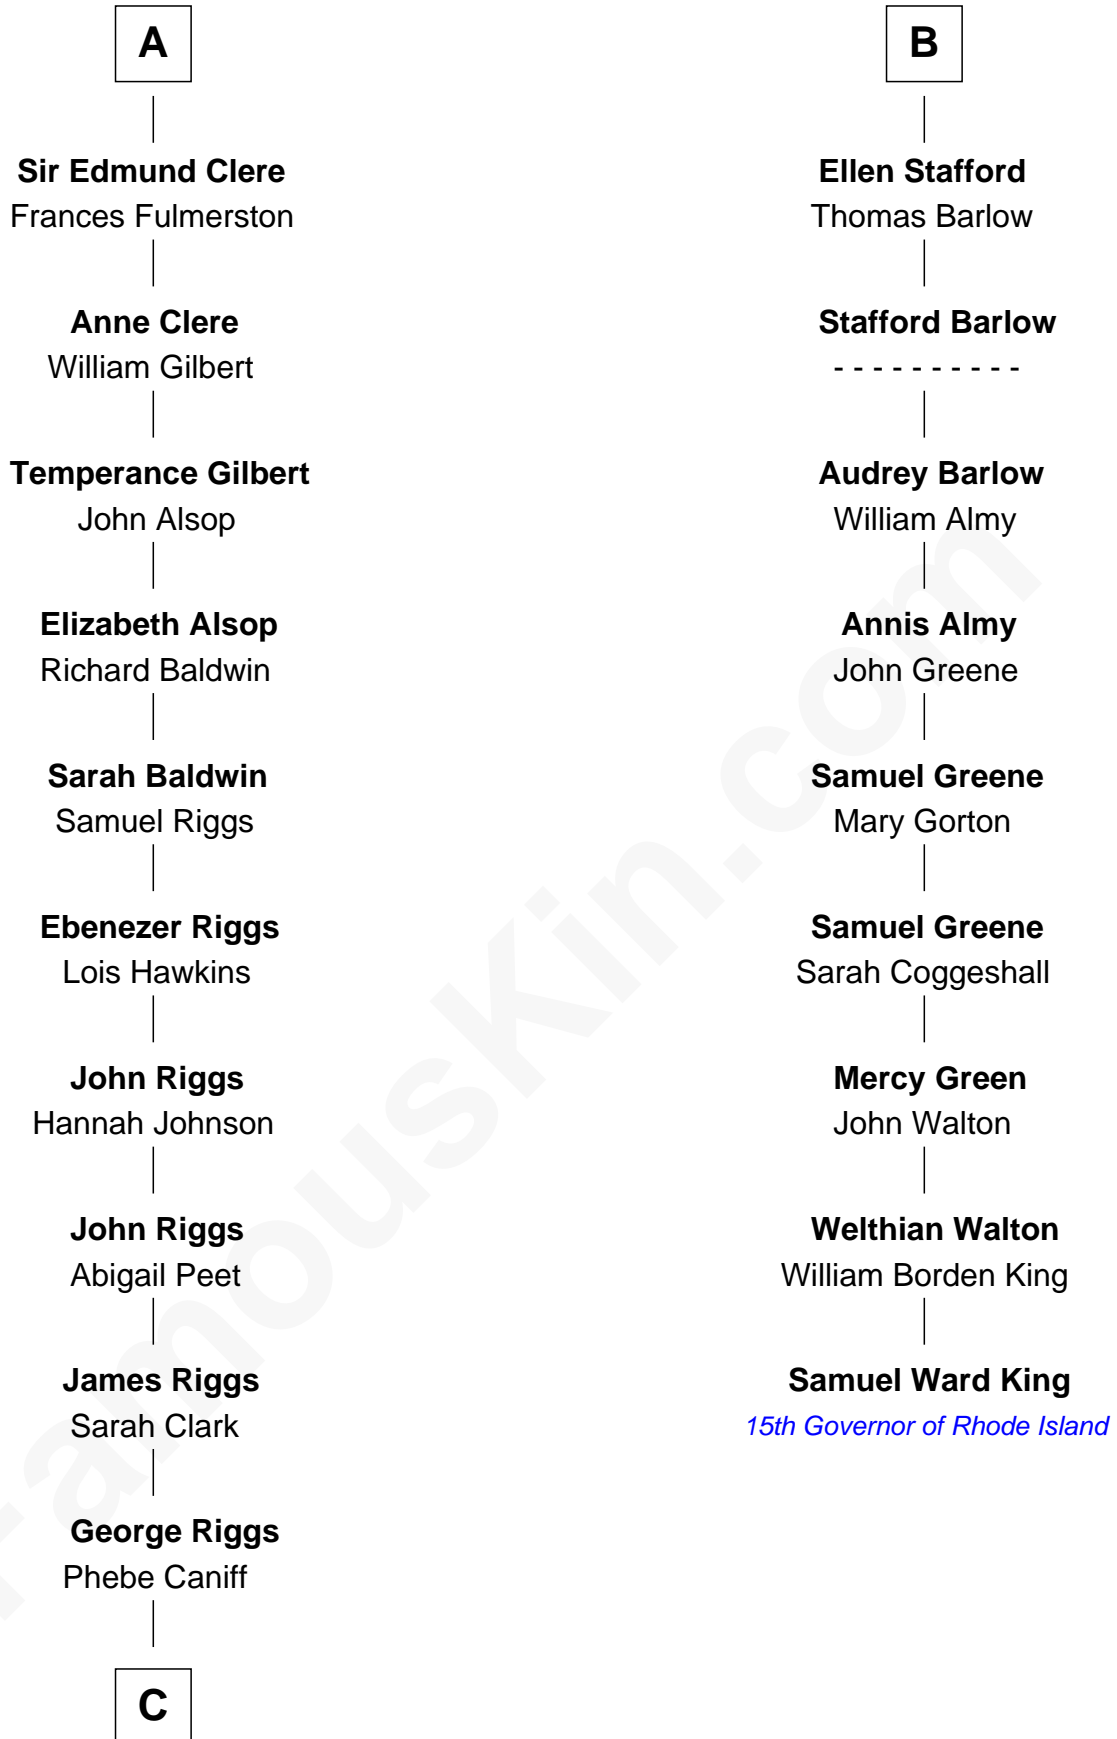

FamousKin.com

Relationship Chart of Mamie (Doud) Eisenhower

First Lady of President Dwight Eisenhower

15th cousin 5 times removed of

Samuel Ward King

15th Governor of Rhode Island

C

—
Maria Riggs

Eli Doud

—
Royal Houghton Doud

Mary Cornelia Sheldon

—
John Sheldon Doud

Elivera Mathilda Carlson

—
Mamie (Doud) Eisenhower

First Lady of Dwight Eisenhower

FamousKin.com