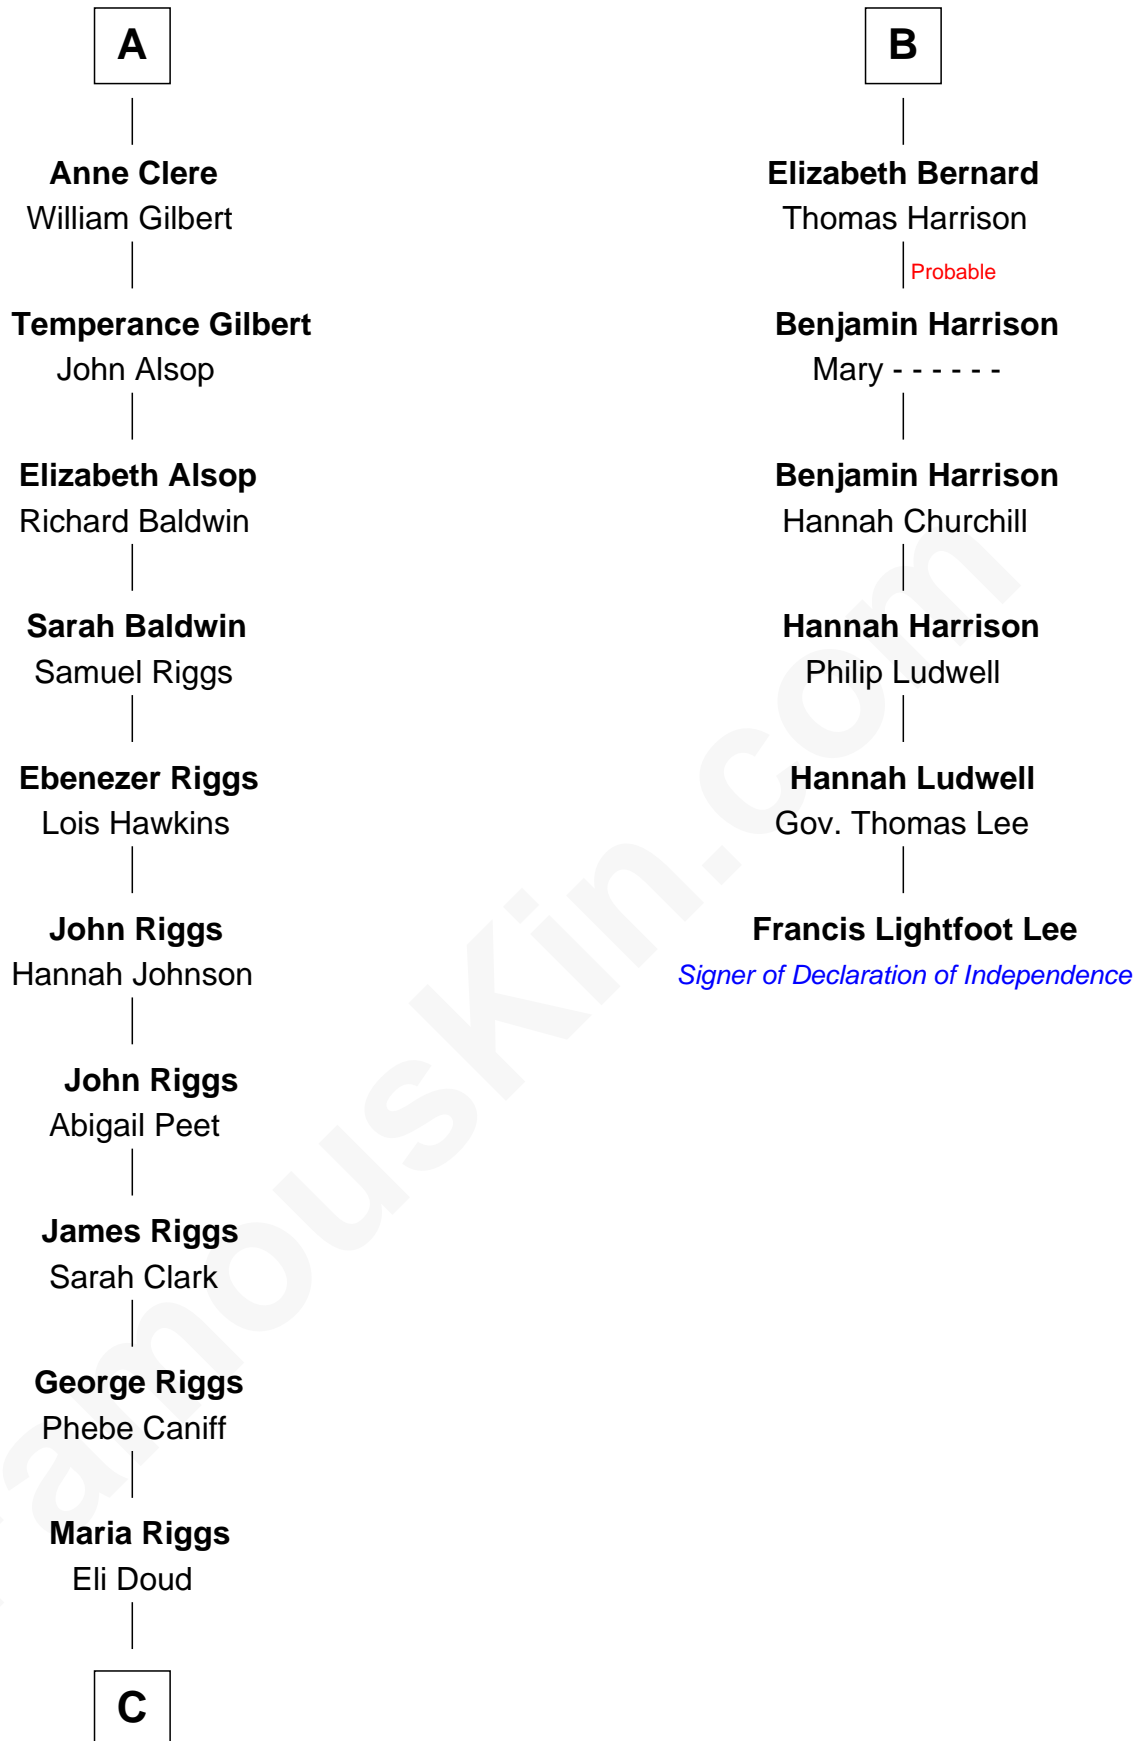

FamousKin.com

Relationship Chart of Mamie (Doud) Eisenhower

First Lady of President Dwight Eisenhower

12th cousin 7 times removed of

Francis Lightfoot Lee

Signer of the Declaration of Independence

C

—
Royal Houghton Doud

Mary Cornelia Sheldon

—
John Sheldon Doud

Elivera Mathilda Carlson

—
Mamie (Doud) Eisenhower

First Lady of Dwight Eisenhower

FamousKin.com