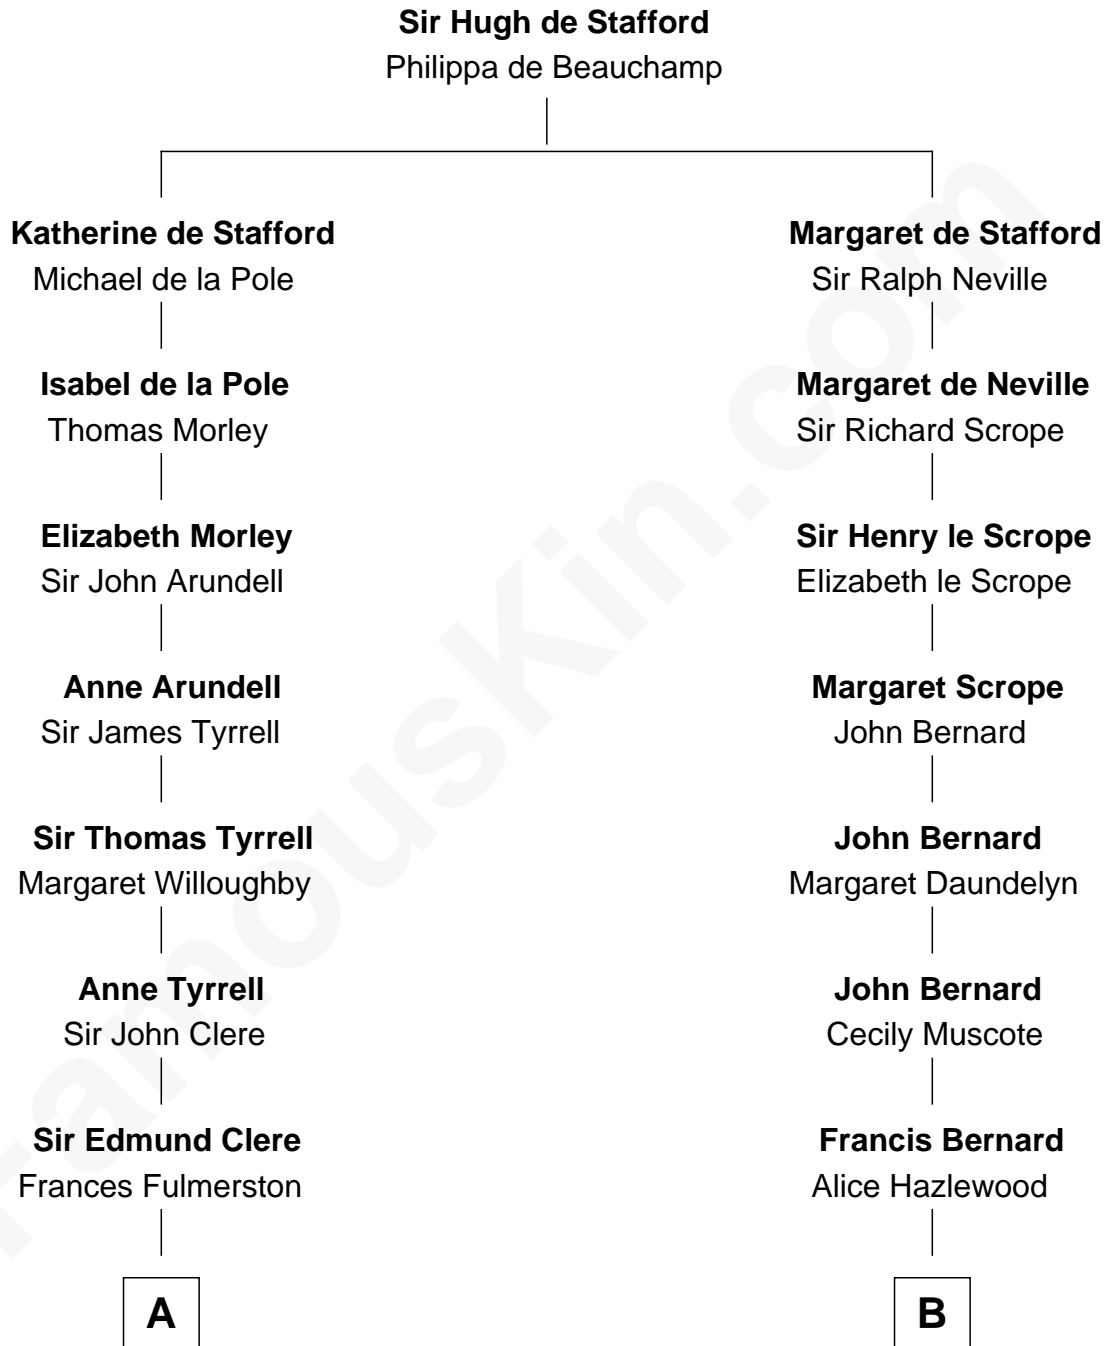

FamousKin.com

Relationship Chart of Mamie (Doud) Eisenhower

First Lady of President Dwight Eisenhower

12th cousin 7 times removed of

Francis Lightfoot Lee

Signer of the Declaration of Independence

C

—
Royal Houghton Doud

Mary Cornelia Sheldon

—
John Sheldon Doud

Elivera Mathilda Carlson

—
Mamie (Doud) Eisenhower

First Lady of Dwight Eisenhower

FamousKin.com